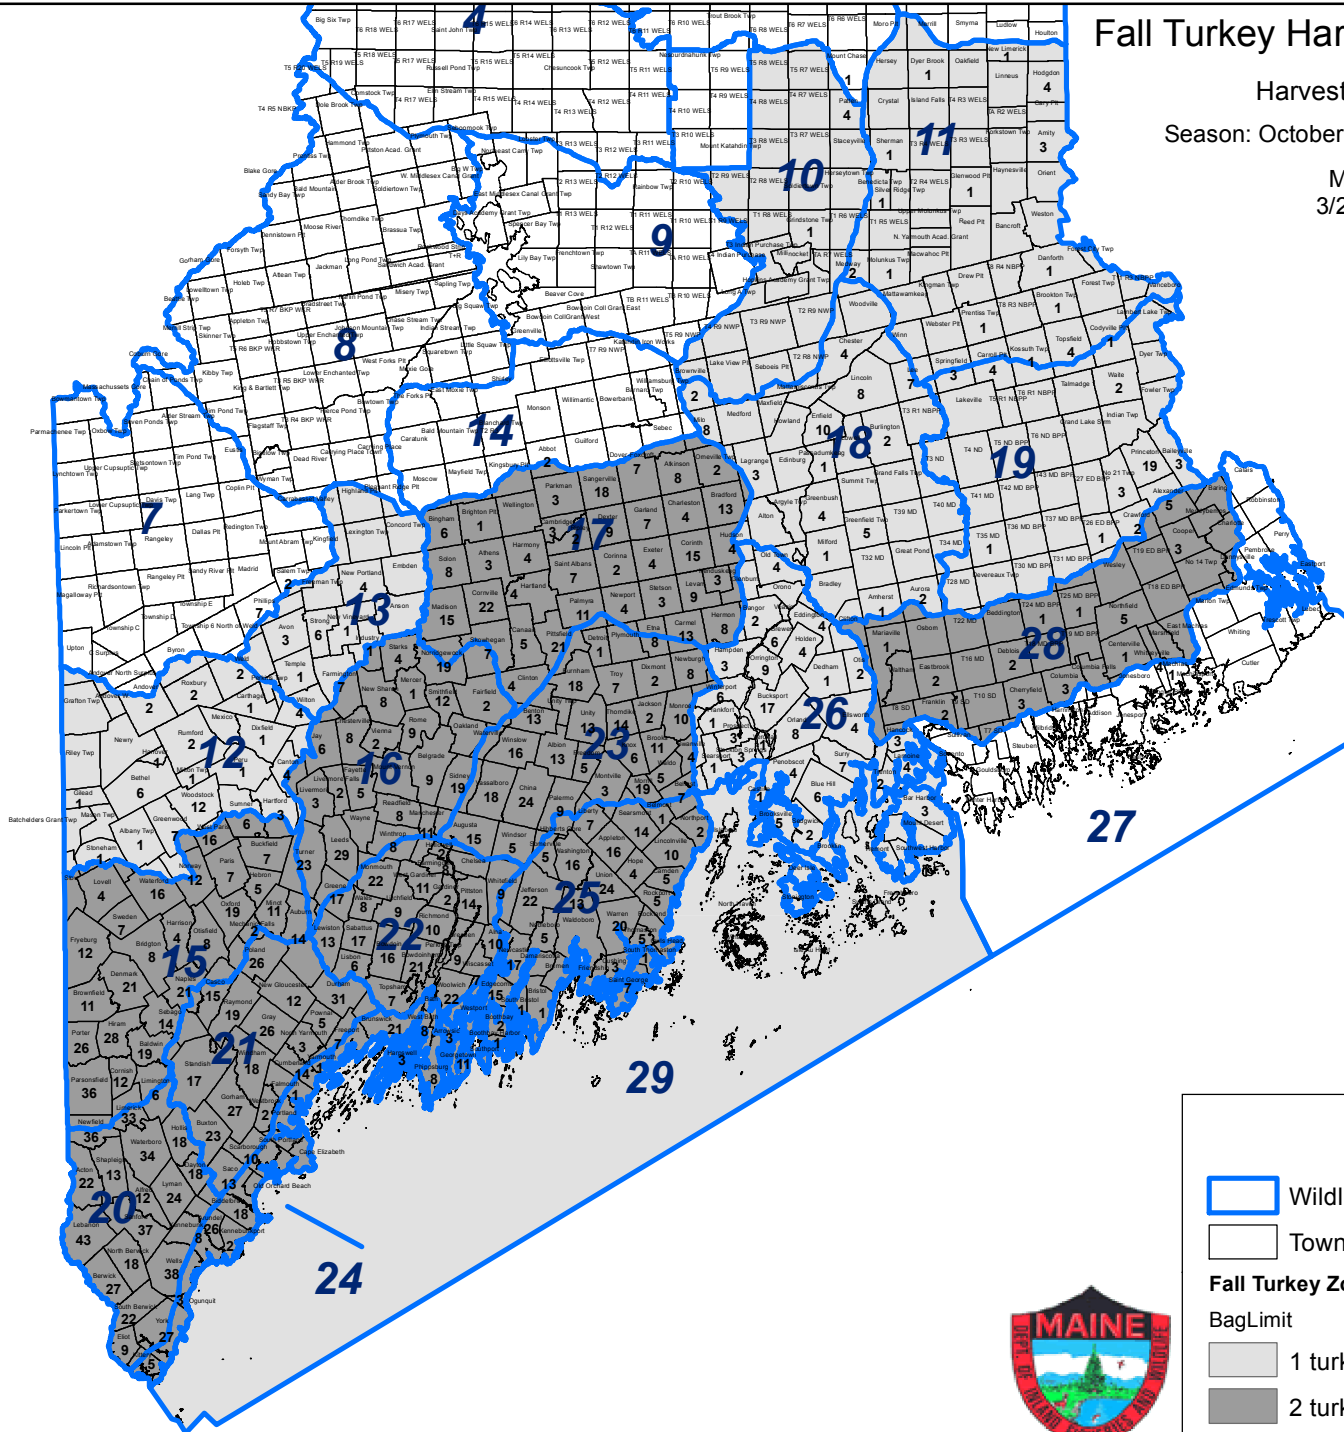

Fall Turkey Harvest by Town 2015

Harvest Total: 2,718

Season: October 1 - October 30, 2015

MDIFW
3/22/2016

Legend

Wildlife Management Districts

Townships

Fall Turkey Zones 2015

BagLimit

1 turkey, either sex

2 turkeys, either sex