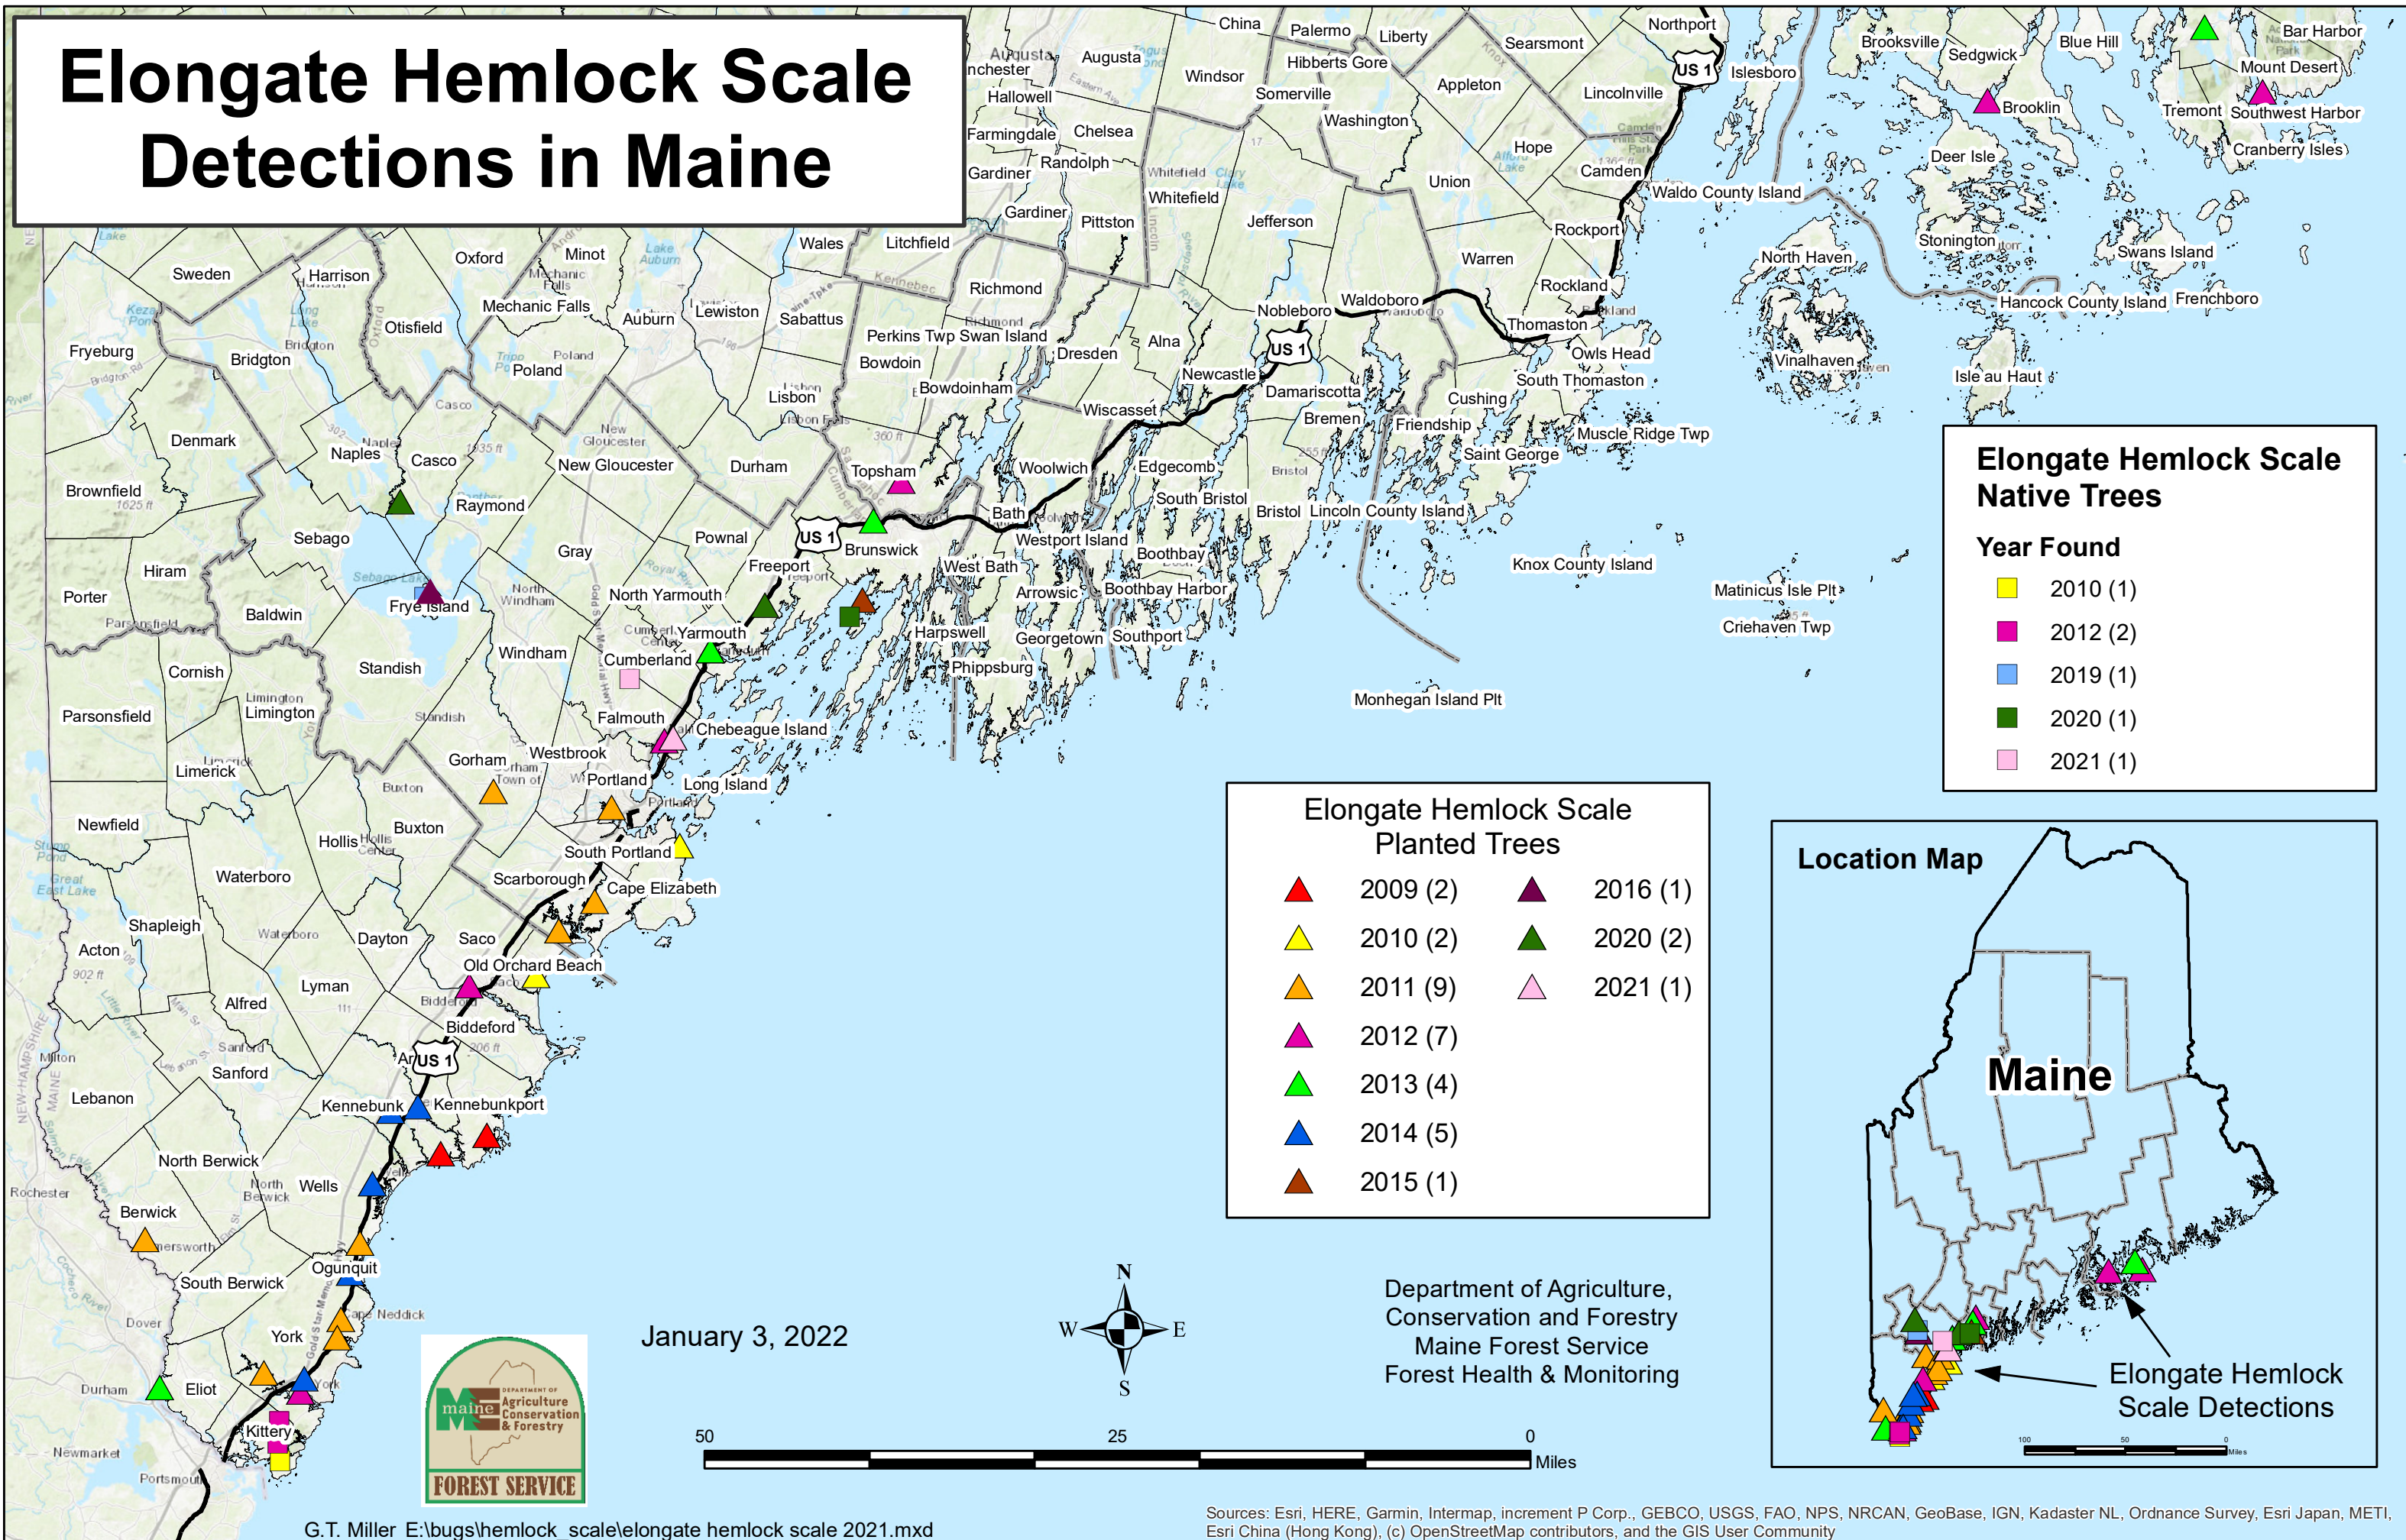

Elongate Hemlock Scale Detections in Maine

Elongate Hemlock Scale Native Trees

Year Found

- ▲ 2010 (1)
- ▲ 2012 (2)
- ▲ 2019 (1)
- ▲ 2020 (1)
- ▲ 2021 (1)

Elongate Hemlock Scale Planted Trees

▲ 2009 (2)	▲ 2016 (1)
▲ 2010 (2)	▲ 2020 (2)
▲ 2011 (9)	▲ 2021 (1)
▲ 2012 (7)	
▲ 2013 (4)	
▲ 2014 (5)	
▲ 2015 (1)	

January 3, 2022

Department of Agriculture,
Conservation and Forestry
Maine Forest Service
Forest Health & Monitoring