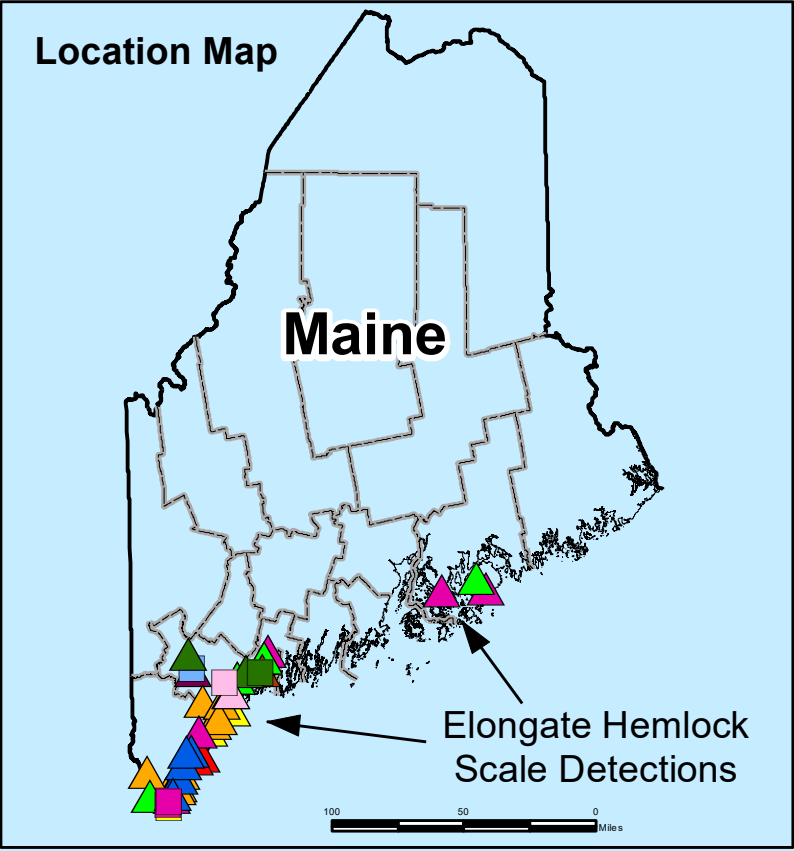

Elongate Hemlock Scale Detections in Maine

Elongate Hemlock Scale Native Trees

Year Found

- ▲ 2010 (1)
- ▲ 2012 (2)
- ▲ 2019 (1)
- ▲ 2020 (1)
- ▲ 2021 (1)

Elongate Hemlock Scale Planted Trees

▲ 2009 (2)	▲ 2016 (1)
▲ 2010 (2)	▲ 2020 (2)
▲ 2011 (9)	▲ 2021 (1)
▲ 2012 (7)	
▲ 2013 (4)	
▲ 2014 (5)	
▲ 2015 (1)	