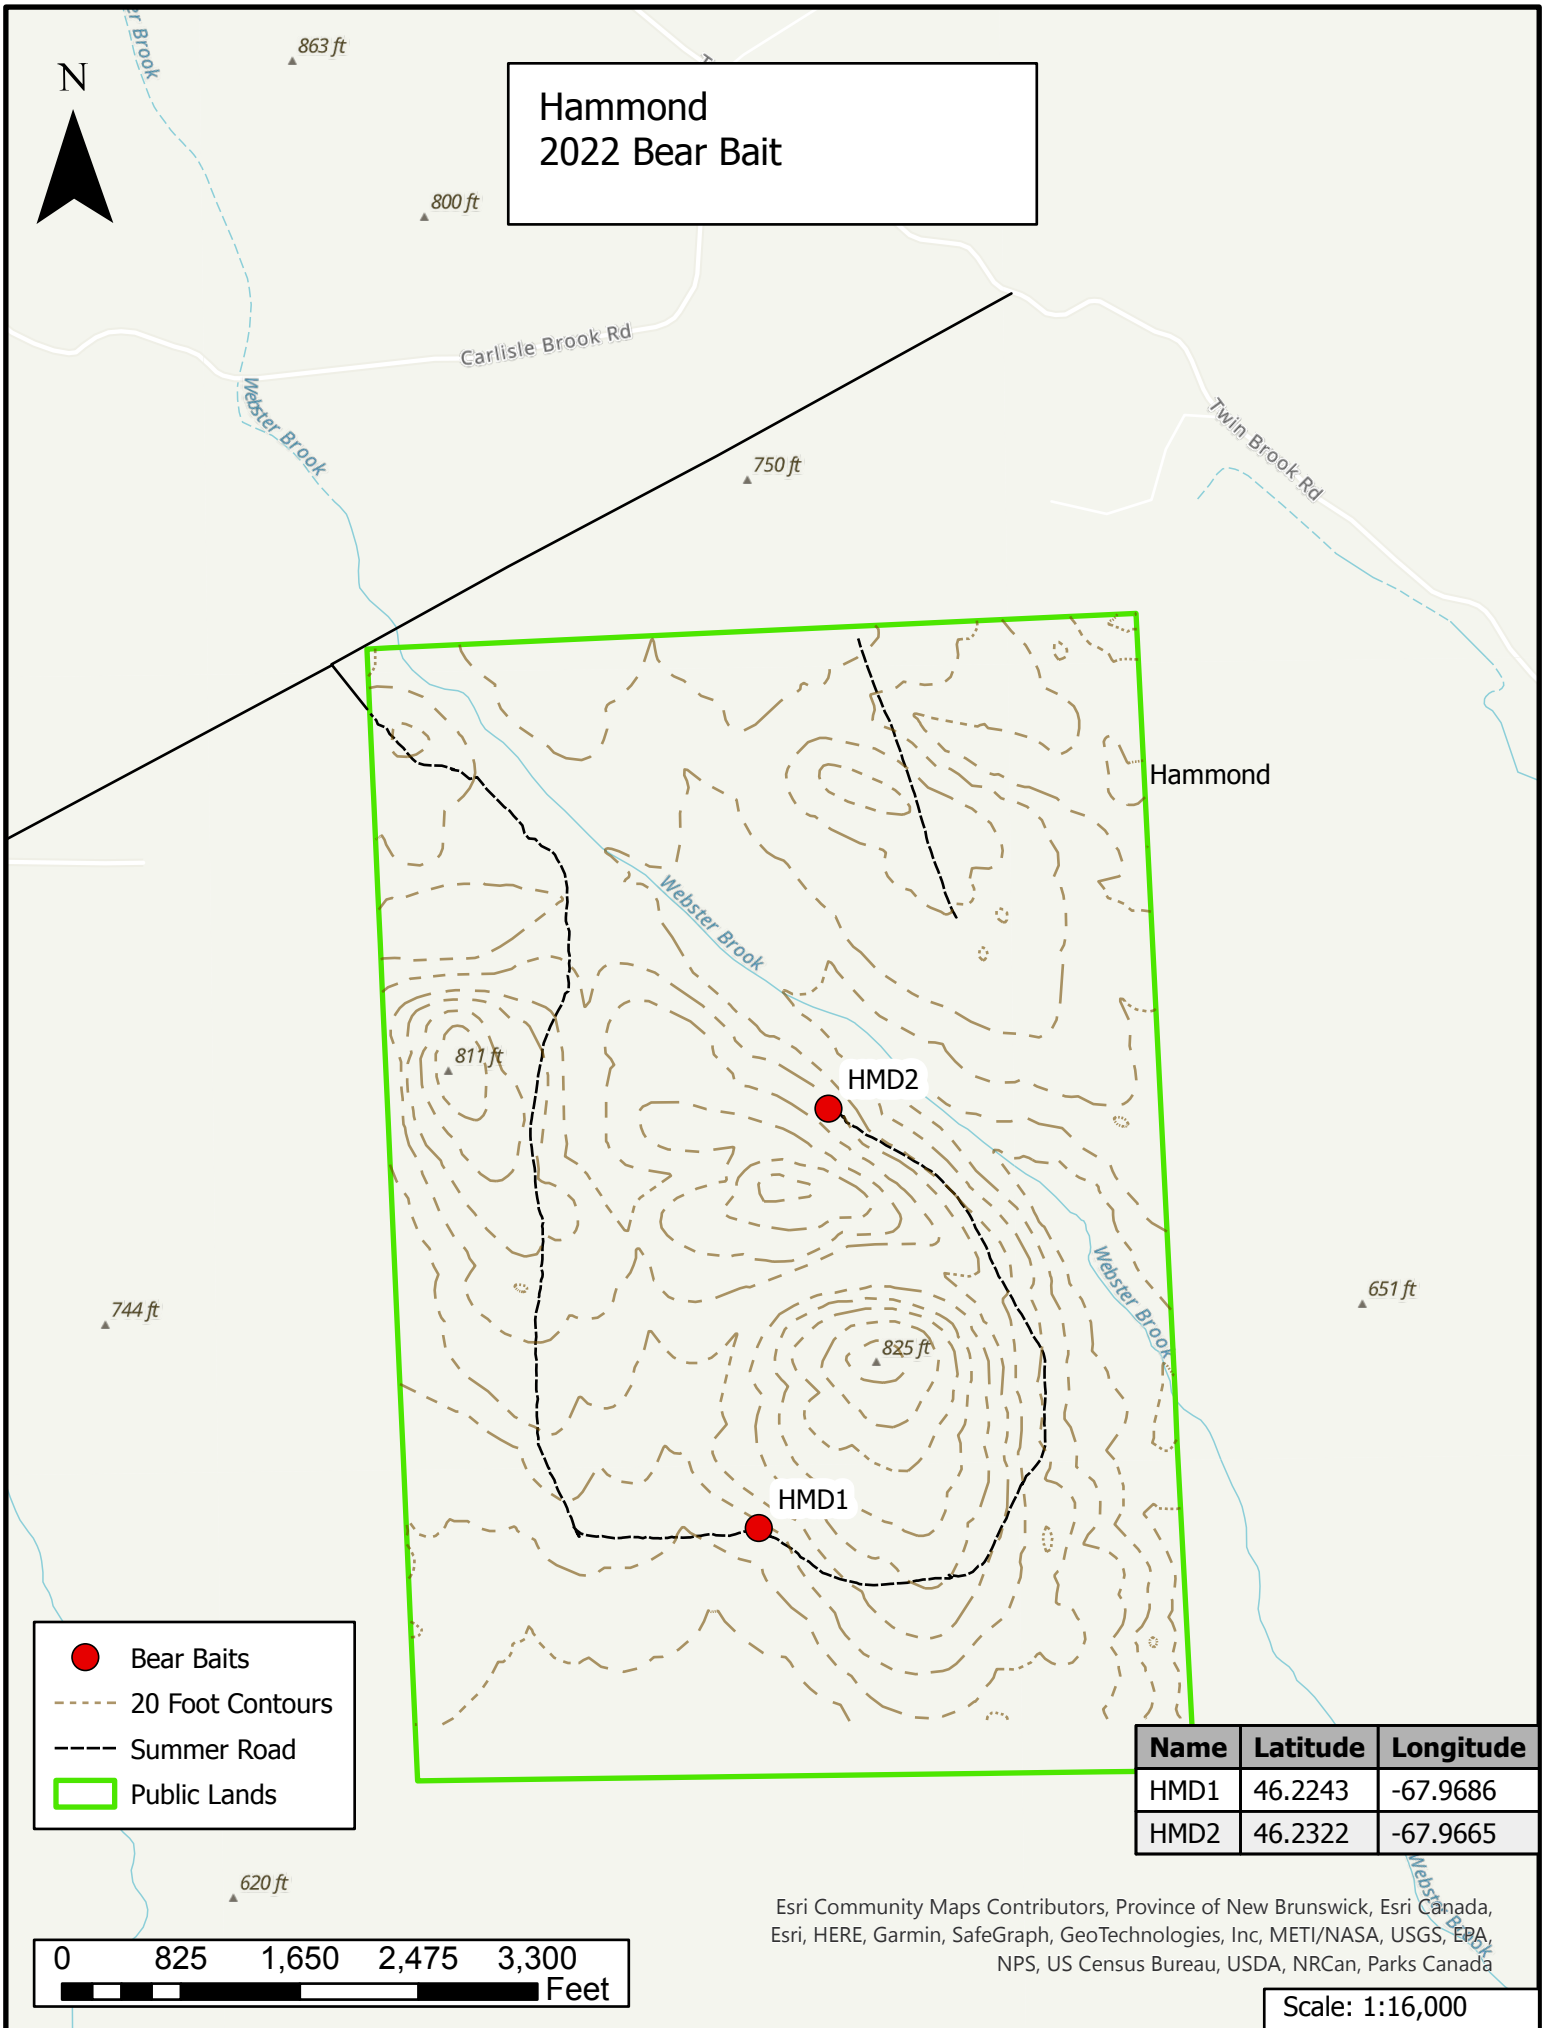

Hammond 2022 Bear Bait

- Bear Baits
- 20 Foot Contours
- Summer Road
- Public Lands

Name	Latitude	Longitude
HMD1	46.2243	-67.9686
HMD2	46.2322	-67.9665

Esri Community Maps Contributors, Province of New Brunswick, Esri Canada, Esri, HERE, Garmin, SafeGraph, GeoTechnologies, Inc, METI/NASA, USGS, EPA, NPS, US Census Bureau, USDA, NRCan, Parks Canada

Scale: 1:16,000