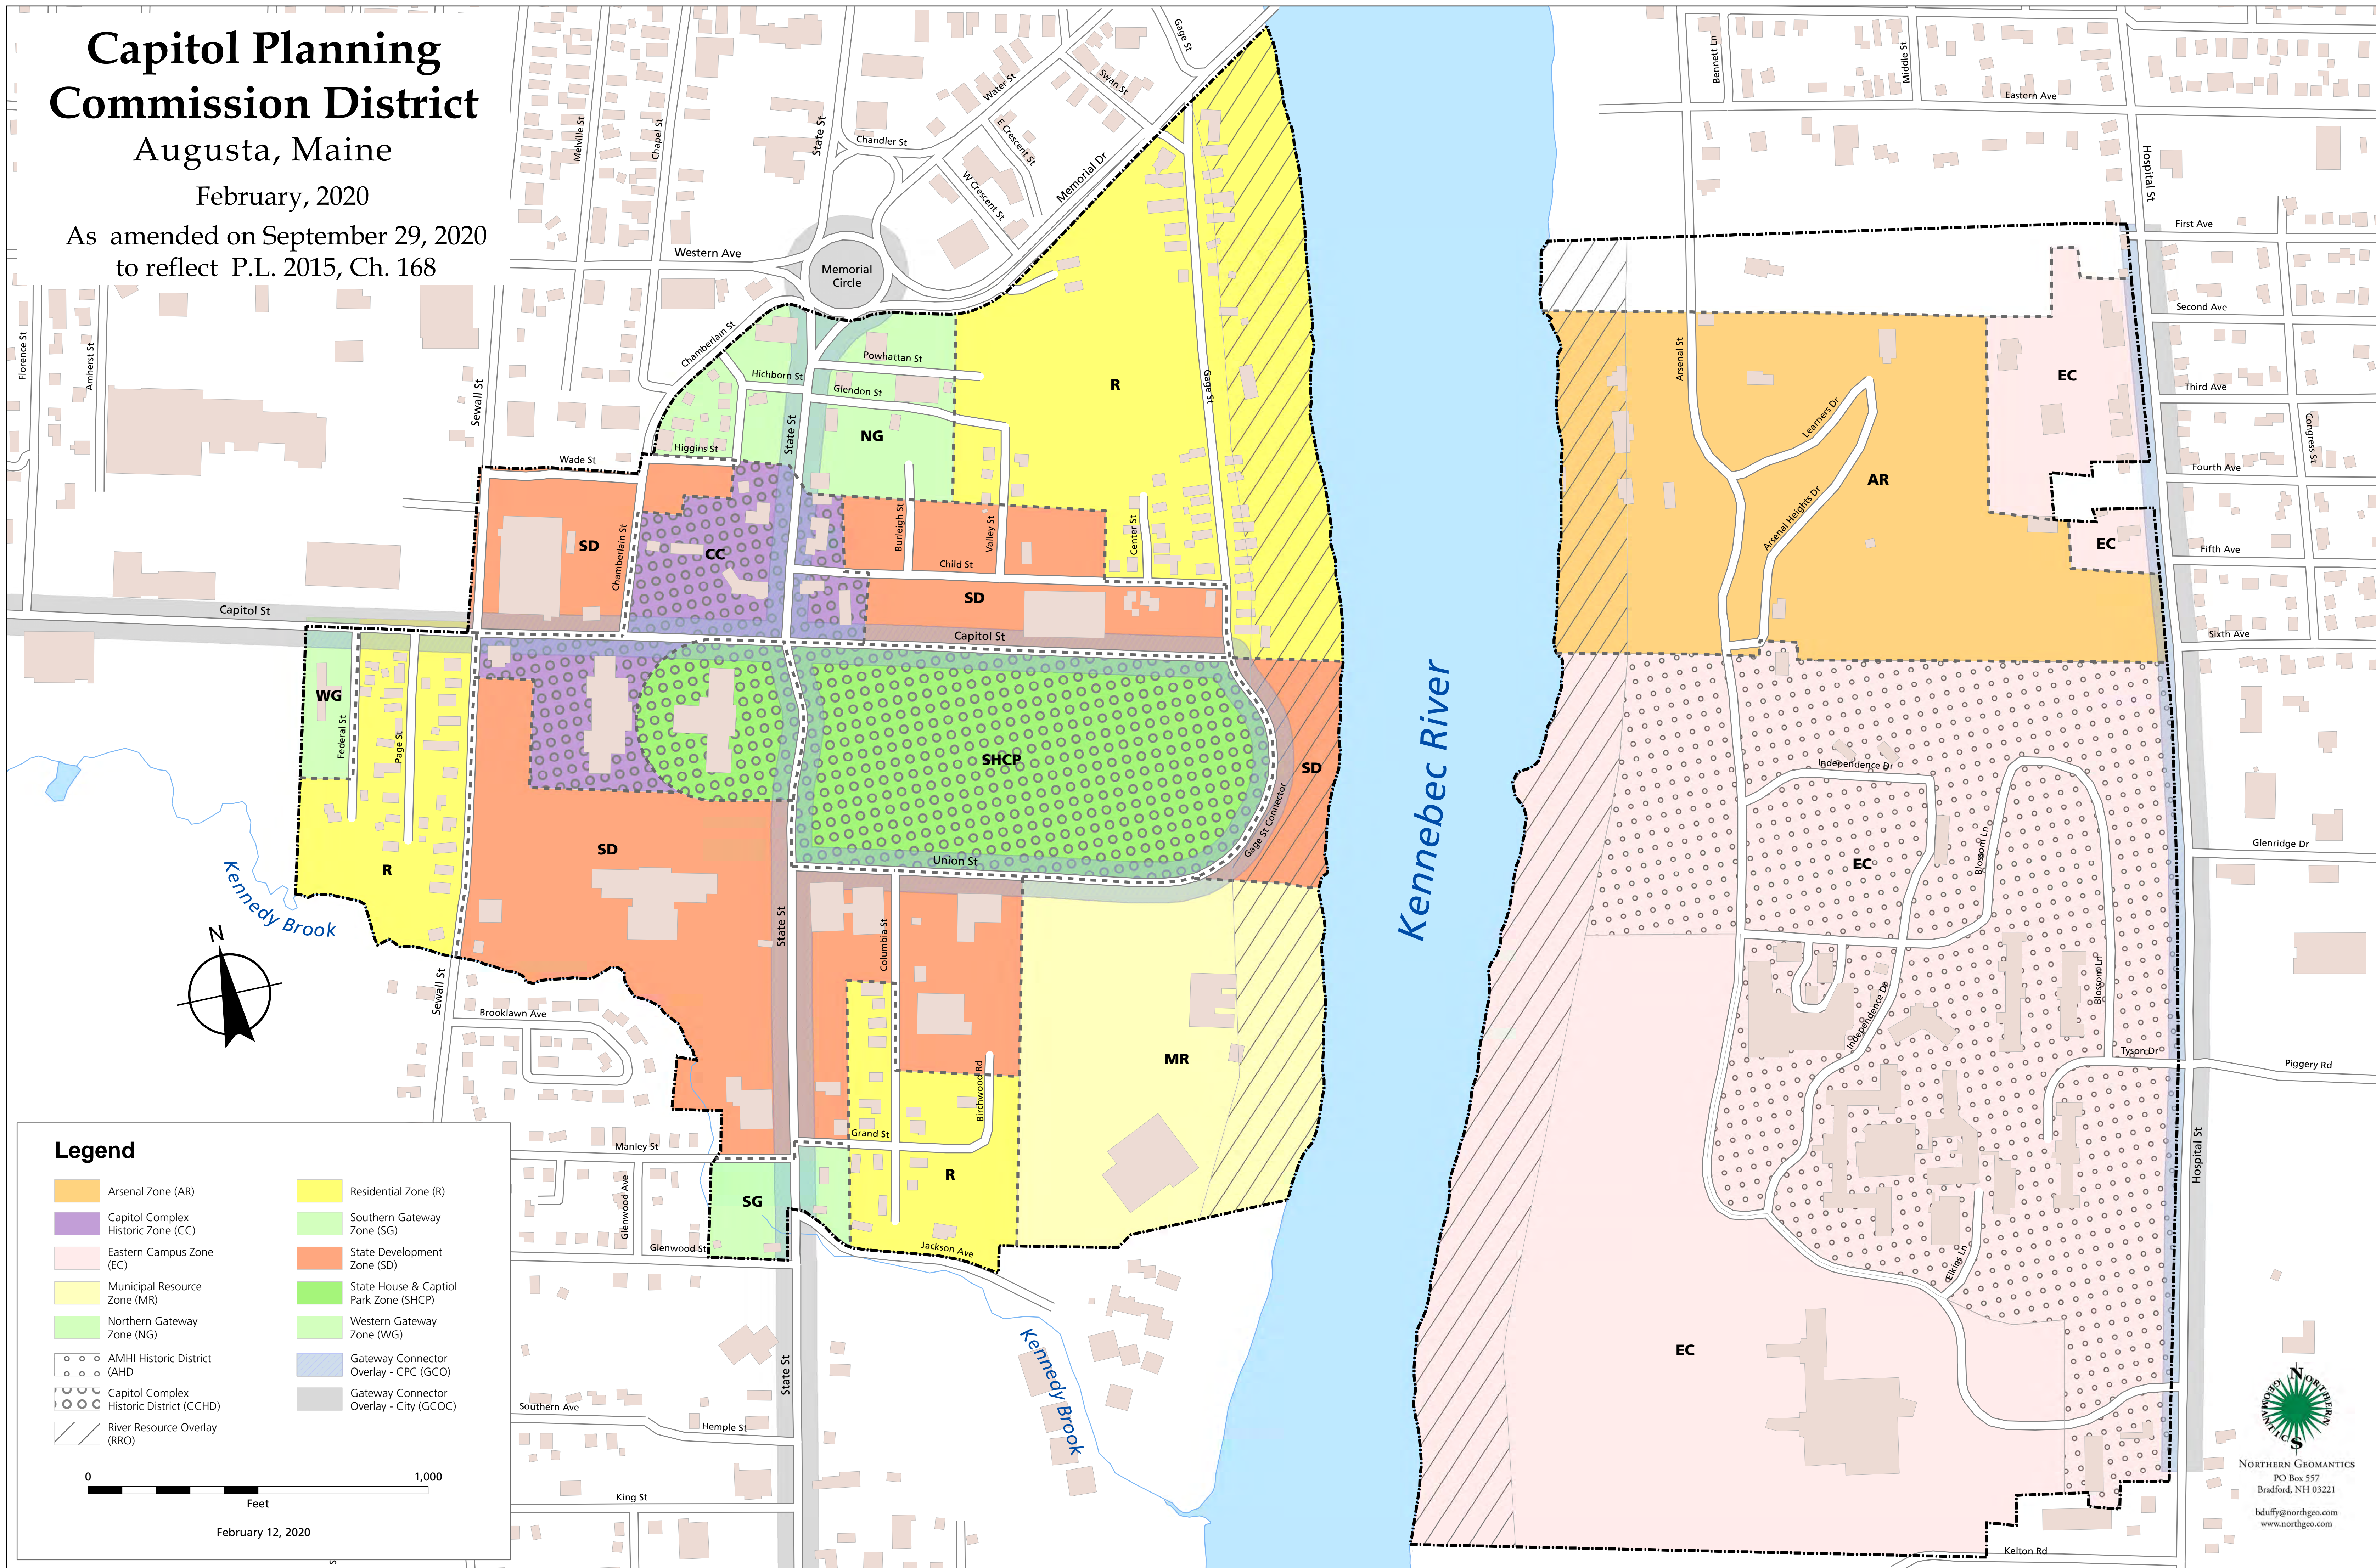

# Capitol Planning Commission District

## Augusta, Maine

February, 2020

As amended on September 29, 2020  
to reflect P.L. 2015, Ch. 168

**Legend**

Arsenal Zone (AR)	Residential Zone (R)
Capitol Complex Historic Zone (CC)	Southern Gateway Zone (SG)
Eastern Campus Zone (EC)	State Development Zone (SD)
Municipal Resource Zone (MR)	State House & Capitol Park Zone (SHCP)
Northern Gateway Zone (NG)	Western Gateway Zone (WG)
AMHI Historic District (AHD)	Gateway Connector Overlay - CPC (GCO)
Capitol Complex Historic District (CCHD)	Gateway Connector Overlay - City (GCOC)
River Resource Overlay (RRO)	