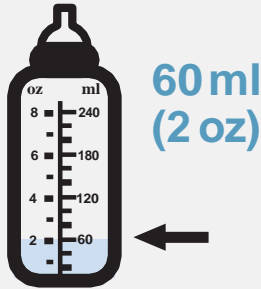

Mixing Infant Formula

20 calories/oz

STEP 1

Measure water in bottle.

STEP 2

Scoop formula and add to bottle.

IMPORTANT: Only use the scoop that comes with the formula can.