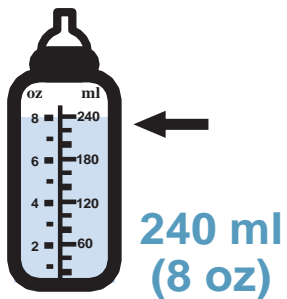

Mixing Infant Formula

20 calories/oz

STEP 1

Measure water in bottle.

STEP 2

Scoop formula and add to bottle.

IMPORTANT: Only use the scoop that comes with the formula can.