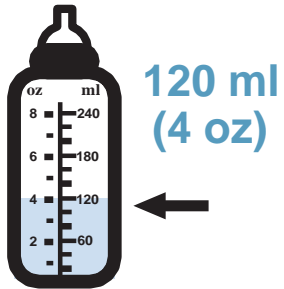

Mixing Infant Formula

20 calories/oz

STEP 1

Measure water in bottle.

STEP 2

Scoop formula and add to bottle.

IMPORTANT: Only use the scoop that comes with the formula can.