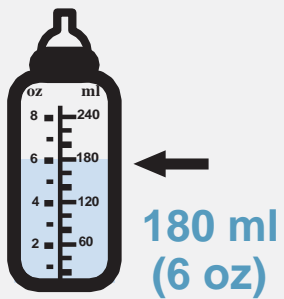

Mixing Infant Formula

20 calories/oz

STEP 1

Measure water in bottle.

STEP 2

Scoop formula and add to bottle.

IMPORTANT: Only use the scoop that comes with the formula can.