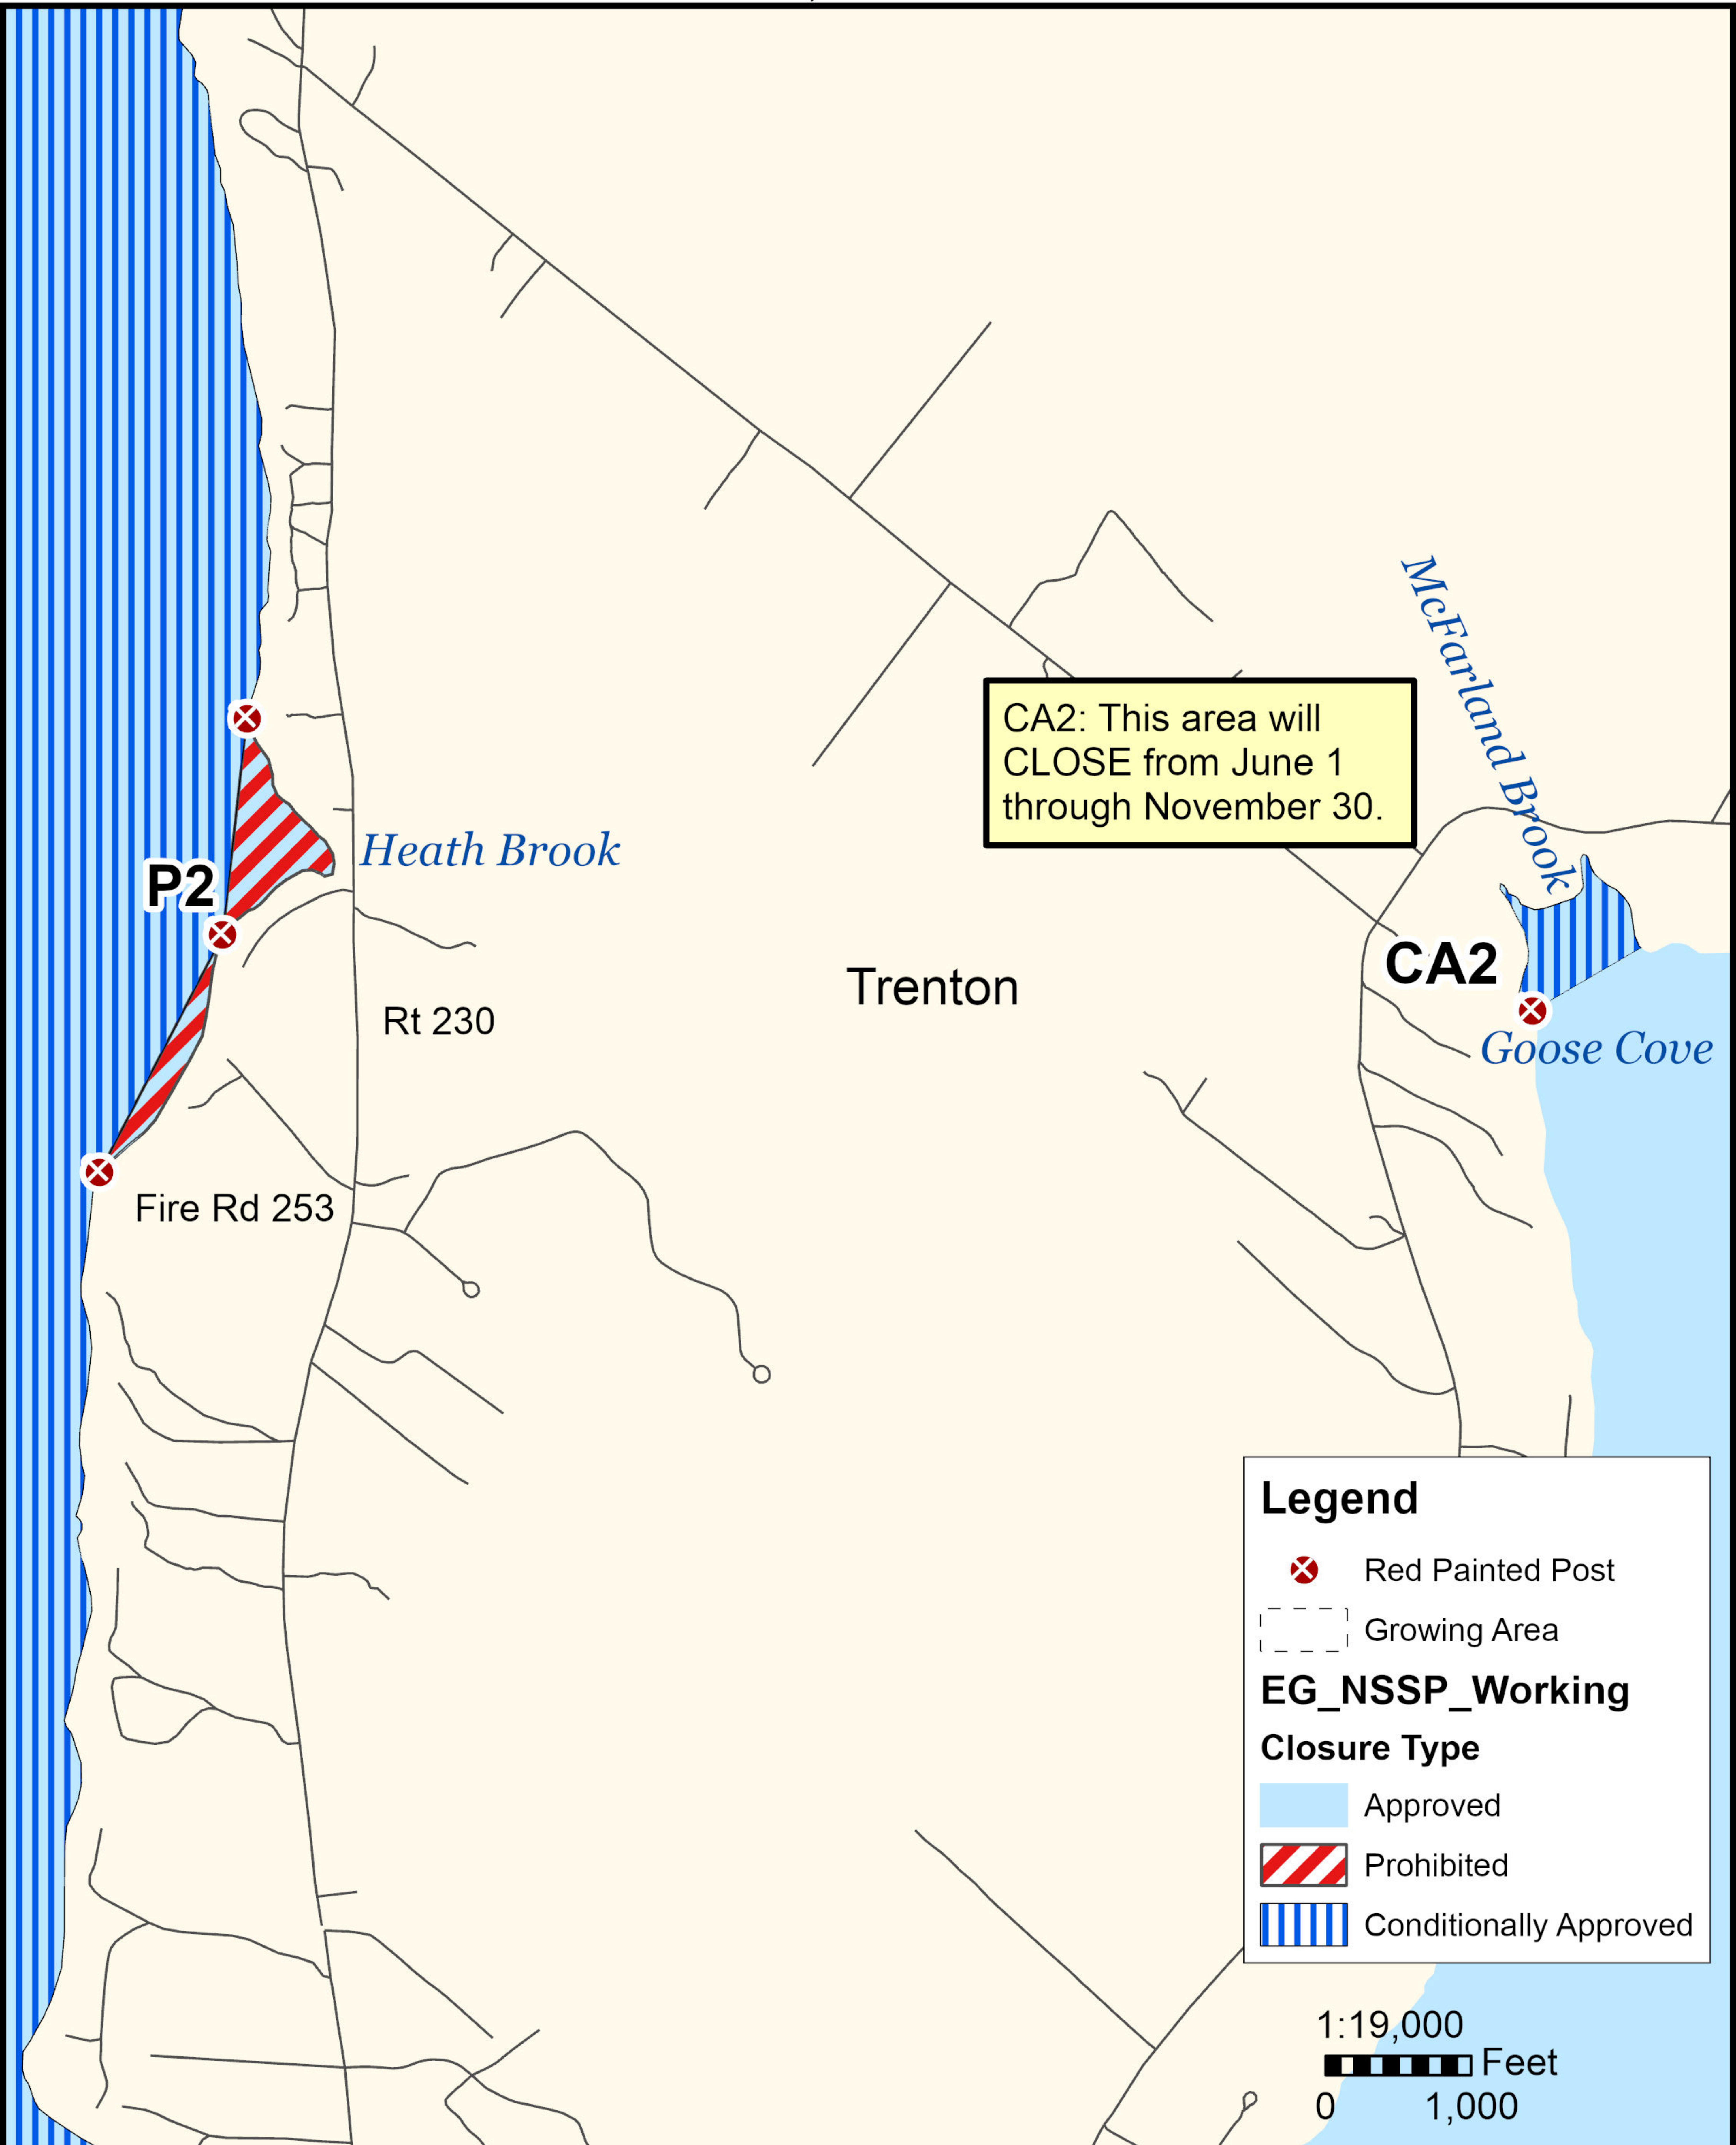

Maine Department of Marine Resources

Growing Area EG, Insets A - C

Surry, Ellsworth Trenton, Mount Desert, Tremont

August 4, 2023

This map is provided as a courtesy. Read the provided legal notice for closure details. Closures are not shown outside of the designated growing area. Maritime navigational aids are for reference only and are not suitable for maritime navigation.

Maine Department of Marine Resources

Growing Area EG, Inset A

Trenton, Mount Desert

August 4, 2023

This map is provided as a courtesy, read the provided legal notice for closure details. Closures are not shown outside of the designated growing area. Any navigation aids shown are not suitable for maritime navigation.

Maine Department of Marine Resources

Growing Area EG, Inset B
Trenton, Mount Desert

August 4, 2023

This map is provided as a courtesy, read the provided legal notice for closure details. Closures are not shown outside of the designated growing area. Any navigation aids shown are not suitable for maritime navigation.

Maine Department of Marine Resources

Growing Area EG, Inset C
Tremont

August 4, 2023

This map is provided as a courtesy. Read the provided legal notice for closure details. Closures are not shown outside of the designated growing area. Maritime navigational aids are for reference only and are not suitable for maritime navigation.