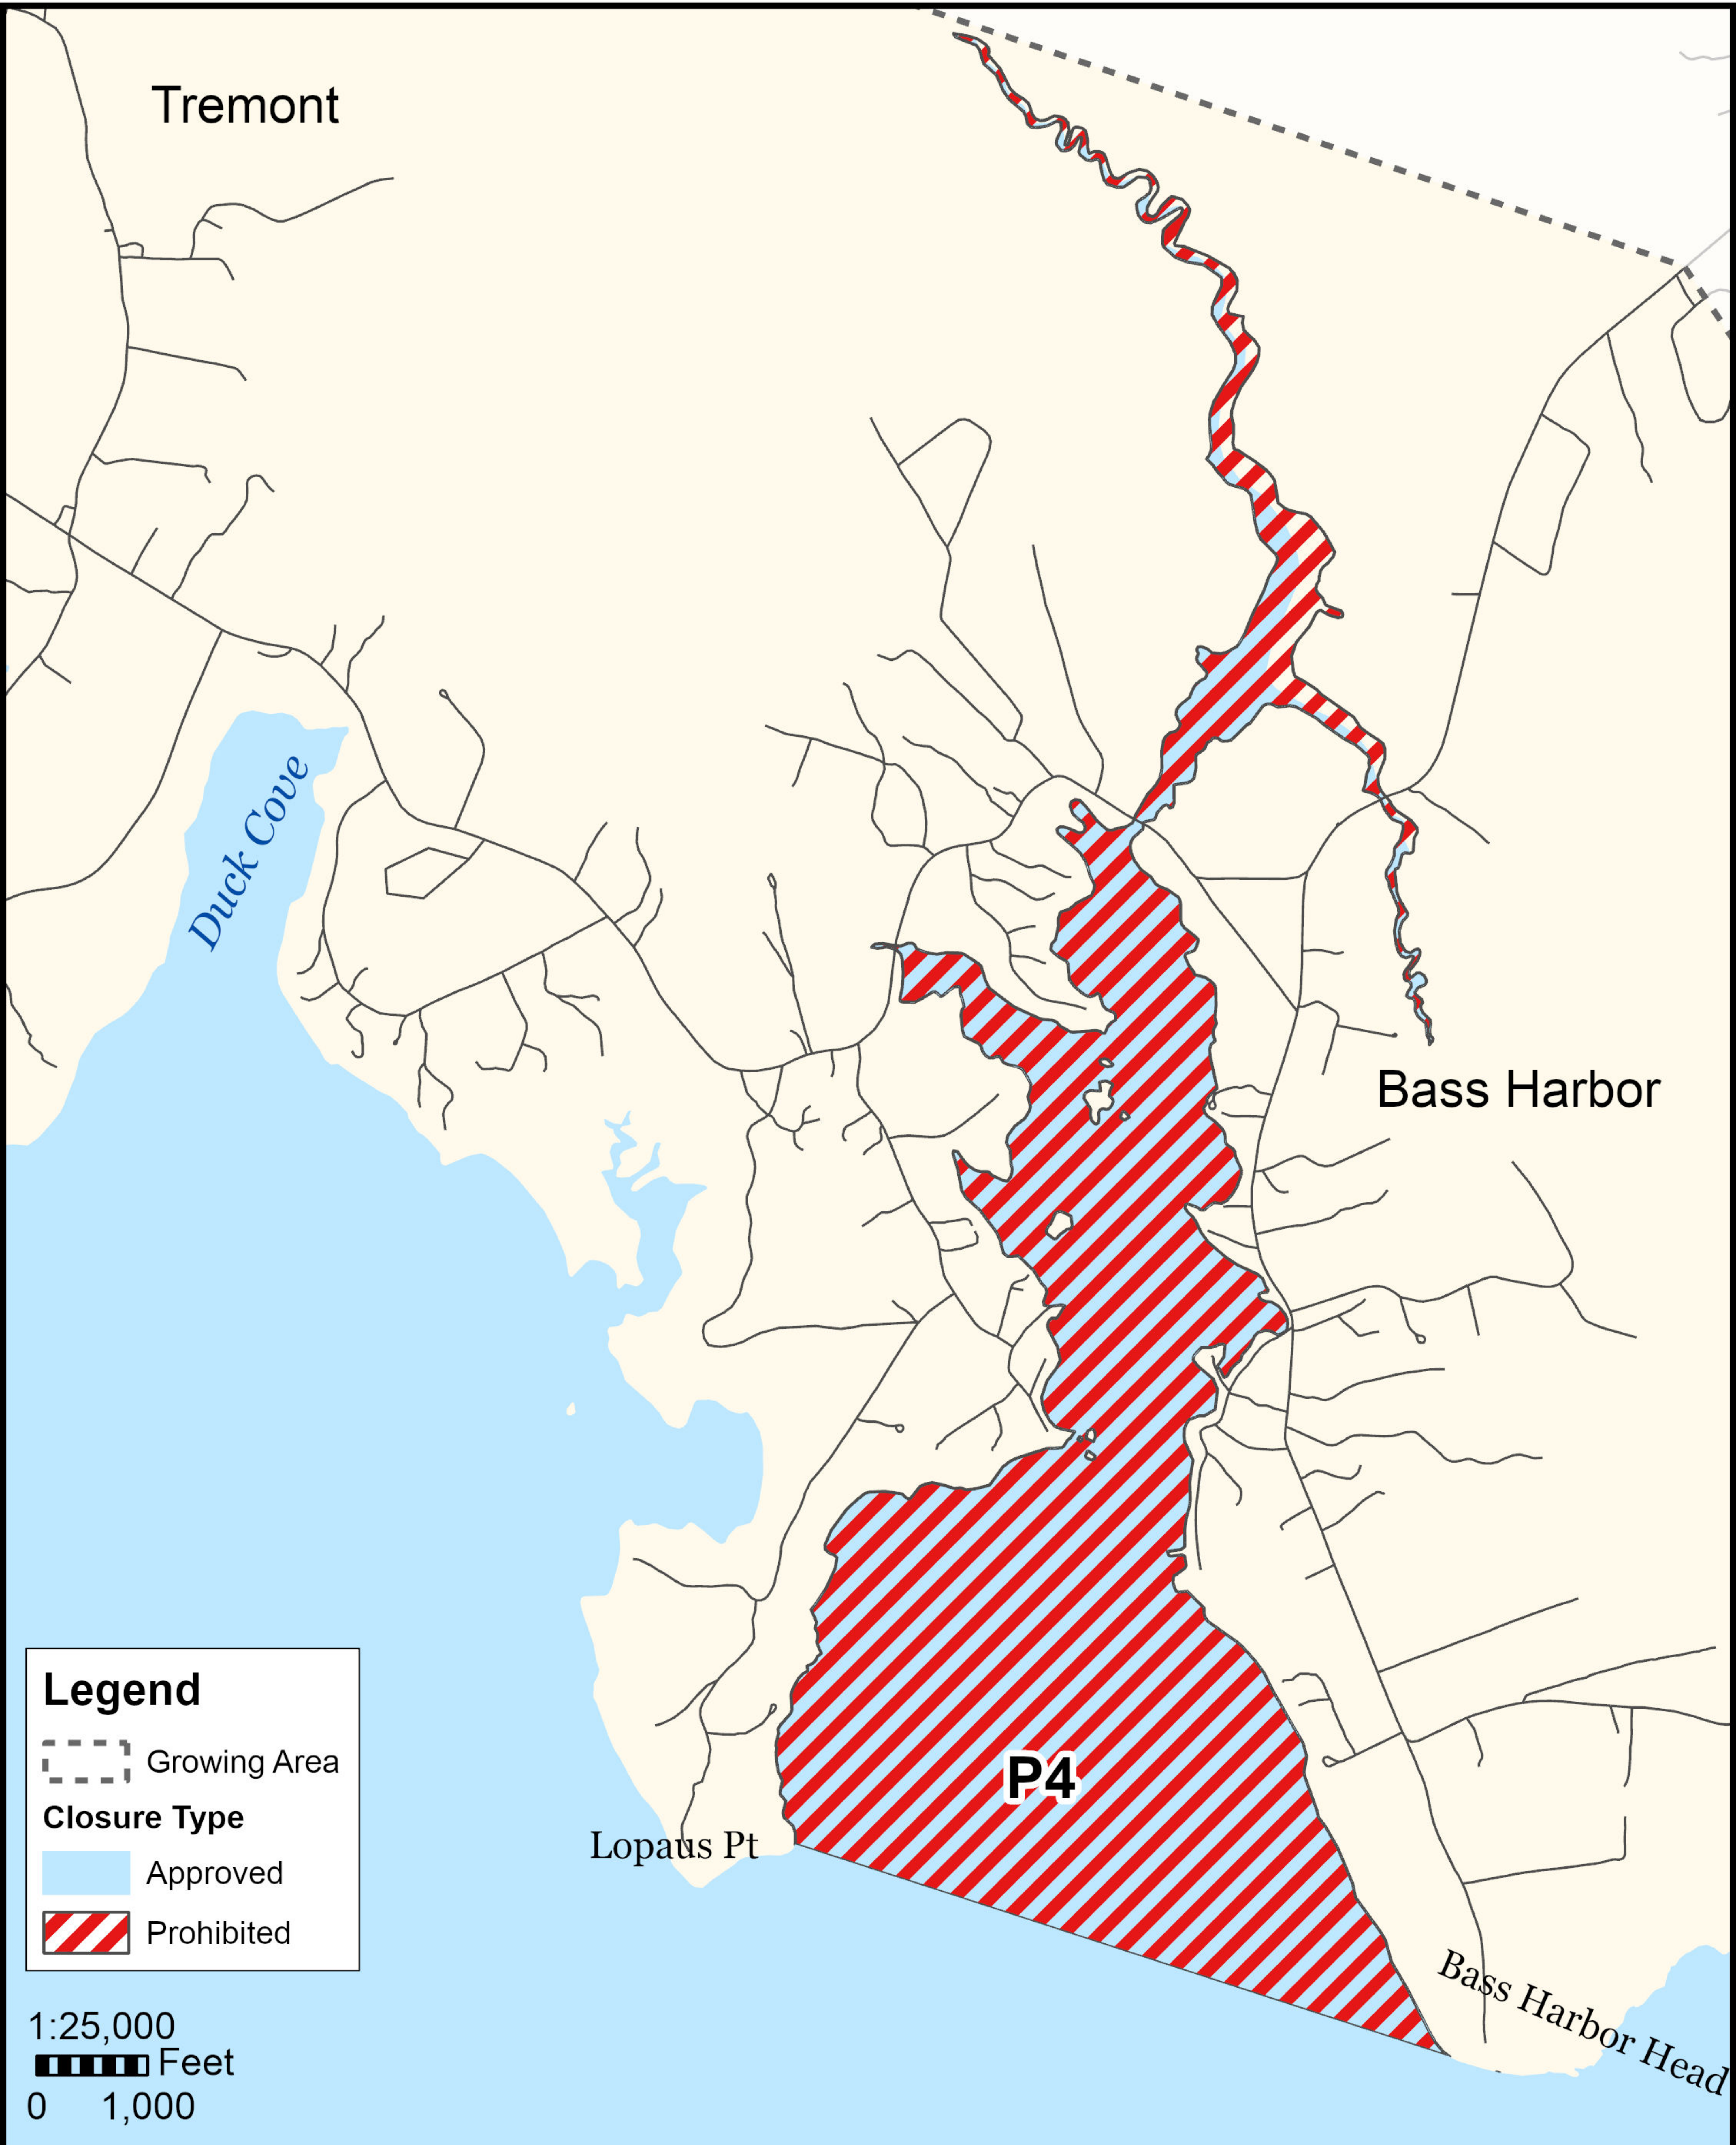

Maine Department of Marine Resources

Growing Area EG, Insets A - C

Surry, Ellsworth Trenton, Mount Desert, Tremont

August 4, 2023

This map is provided as a courtesy. Read the provided legal notice for closure details. Closures are not shown outside of the designated growing area. Maritime navigational aids are for reference only and are not suitable for maritime navigation.

Maine Department of Marine Resources

Growing Area EG, Inset A

Trenton, Mount Desert

August 4, 2023

This map is provided as a courtesy, read the provided legal notice for closure details. Closures are not shown outside of the designated growing area. Any navigation aids shown are not suitable for maritime navigation.

Maine Department of Marine Resources

Growing Area EG, Inset B
Trenton, Mount Desert

August 4, 2023

This map is provided as a courtesy, read the provided legal notice for closure details. Closures are not shown outside of the designated growing area. Any navigation aids shown are not suitable for maritime navigation.

Maine Department of Marine Resources

Growing Area EG, Inset C
Tremont

August 4, 2023

This map is provided as a courtesy. Read the provided legal notice for closure details. Closures are not shown outside of the designated growing area. Maritime navigational aids are for reference only and are not suitable for maritime navigation.