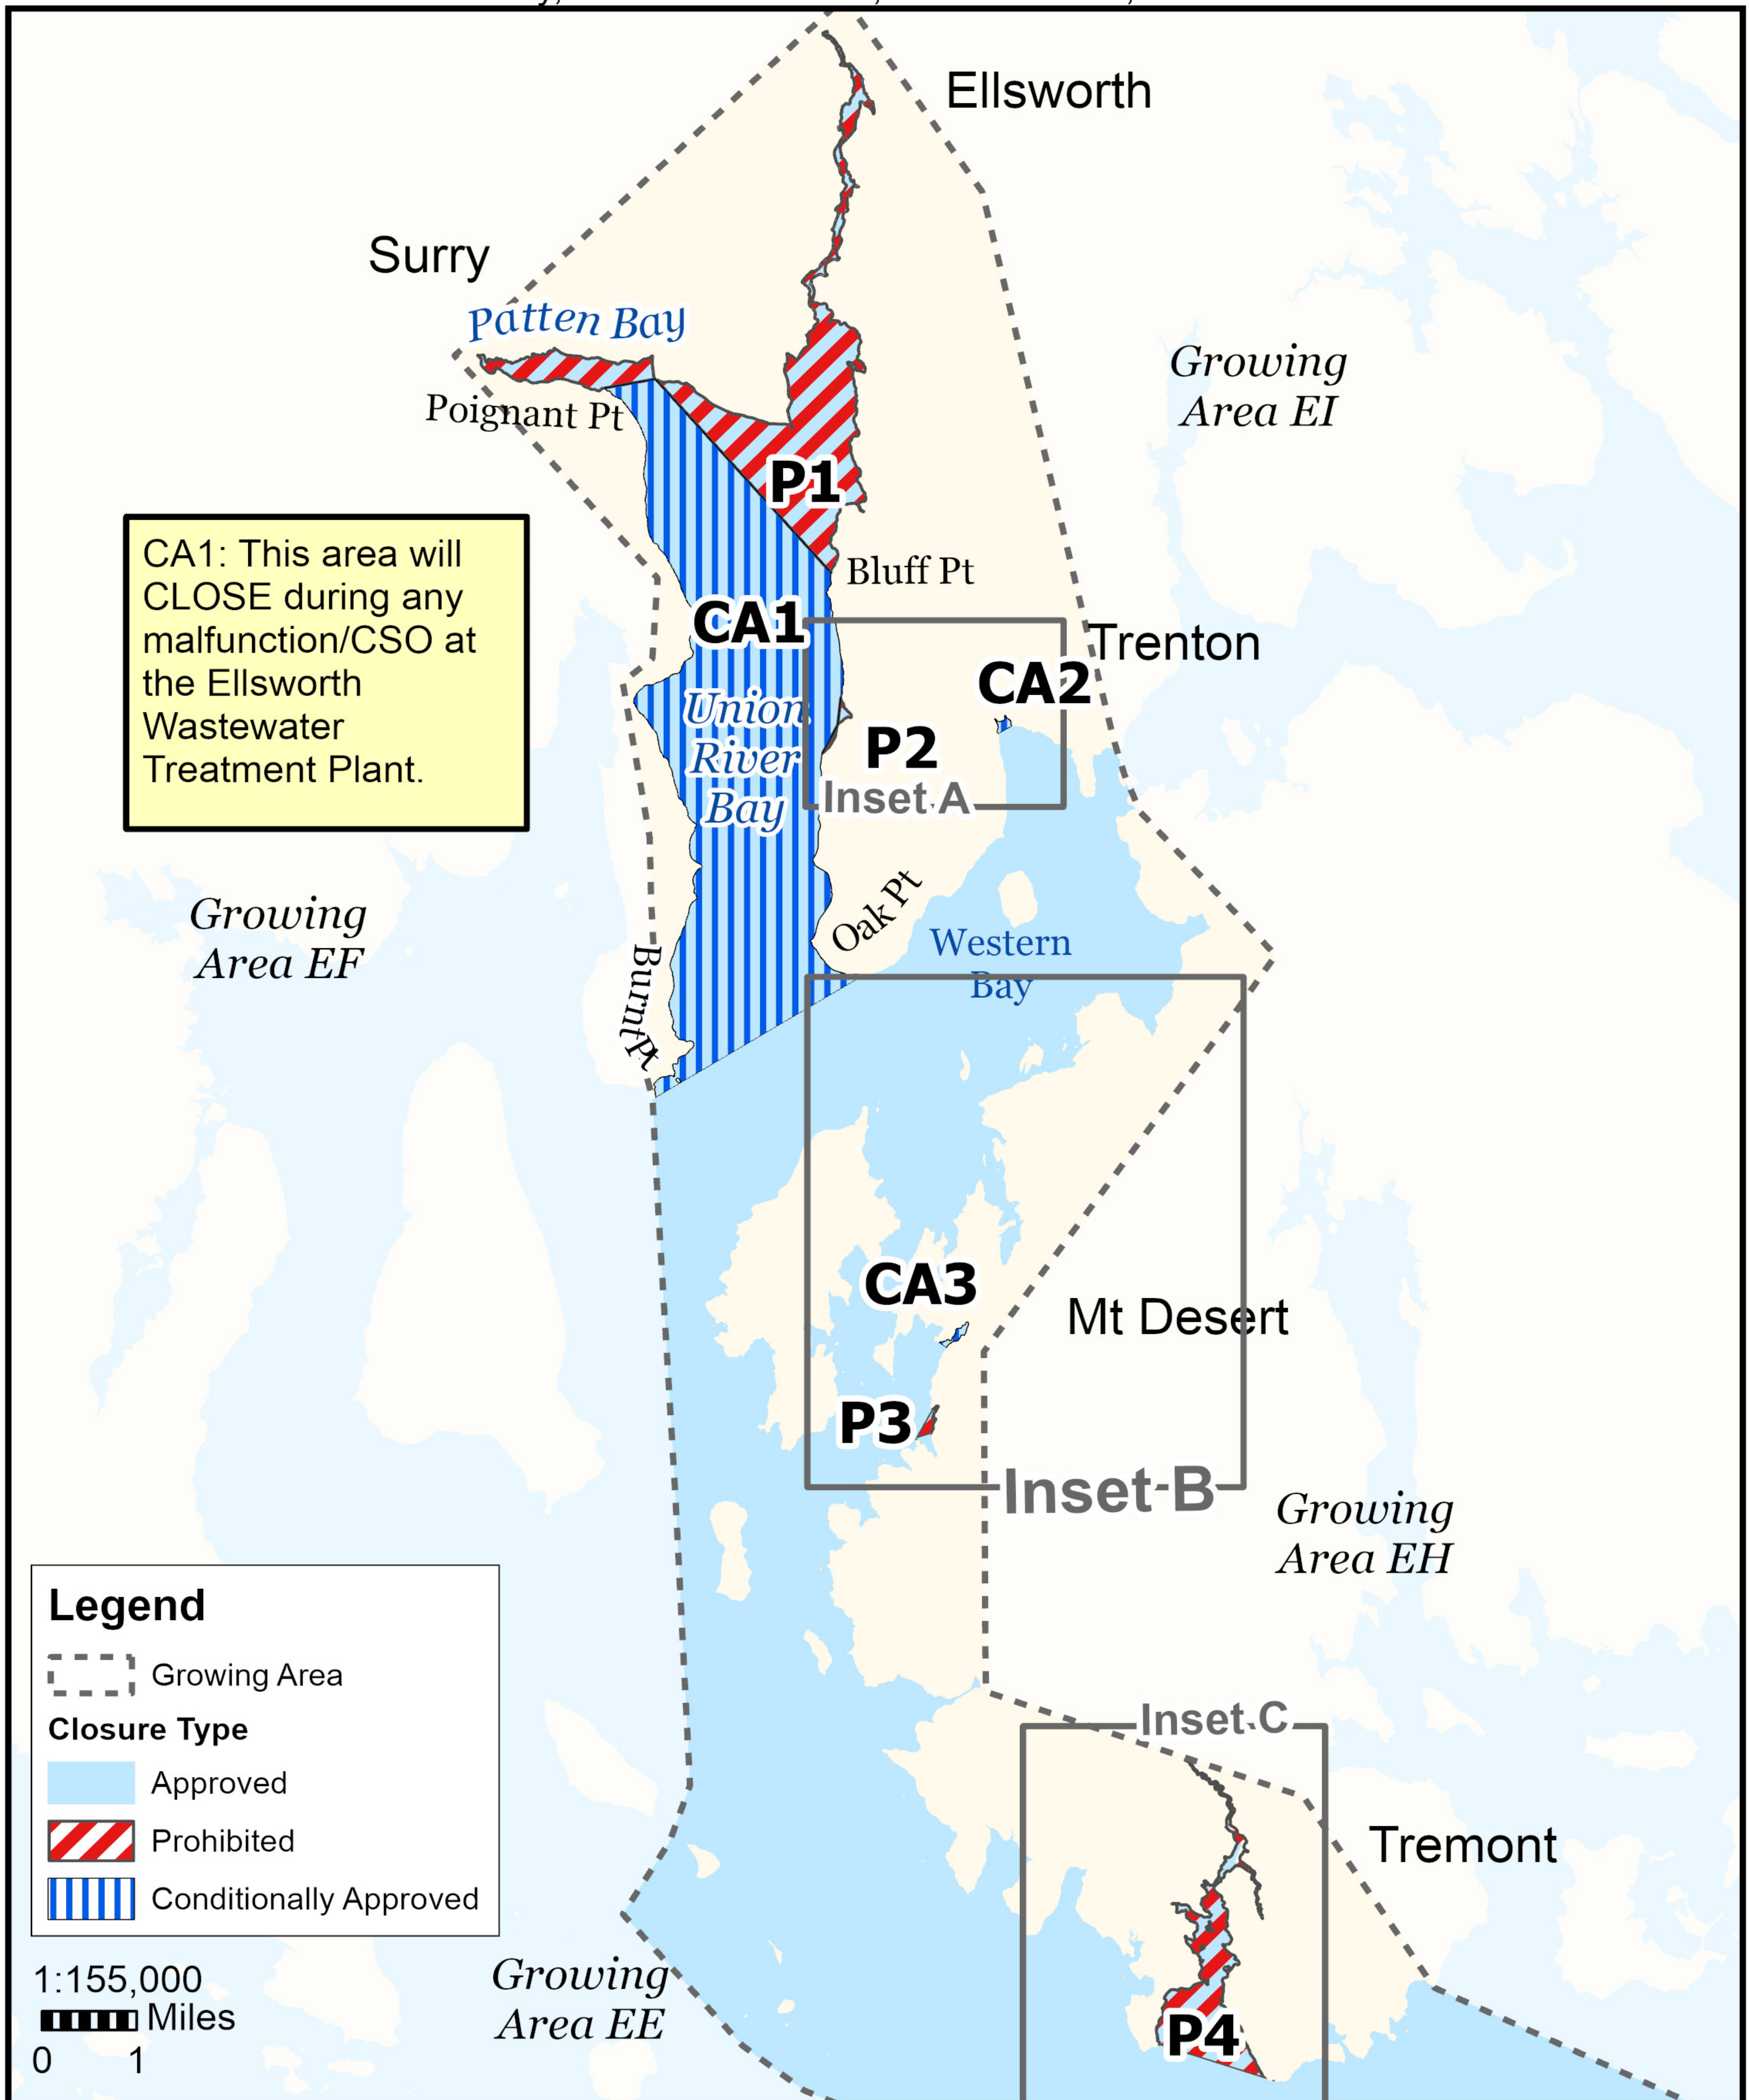

Maine Department of Marine Resources

Growing Area EG, Insets A - C

Surry, Ellsworth Trenton, Mount Desert, Tremont

August 4, 2023

This map is provided as a courtesy. Read the provided legal notice for closure details. Closures are not shown outside of the designated growing area. Maritime navigational aids are for reference only and are not suitable for maritime navigation.

Maine Department of Marine Resources

Growing Area EG, Inset A

Trenton, Mount Desert

August 4, 2023

This map is provided as a courtesy, read the provided legal notice for closure details. Closures are not shown outside of the designated growing area. Any navigation aids shown are not suitable for maritime navigation.

Maine Department of Marine Resources

Growing Area EG, Inset B
Trenton, Mount Desert

August 4, 2023

This map is provided as a courtesy, read the provided legal notice for closure details. Closures are not shown outside of the designated growing area. Any navigation aids shown are not suitable for maritime navigation.

Maine Department of Marine Resources

Growing Area EG, Inset C
Tremont

August 4, 2023

This map is provided as a courtesy. Read the provided legal notice for closure details. Closures are not shown outside of the designated growing area. Maritime navigational aids are for reference only and are not suitable for maritime navigation.