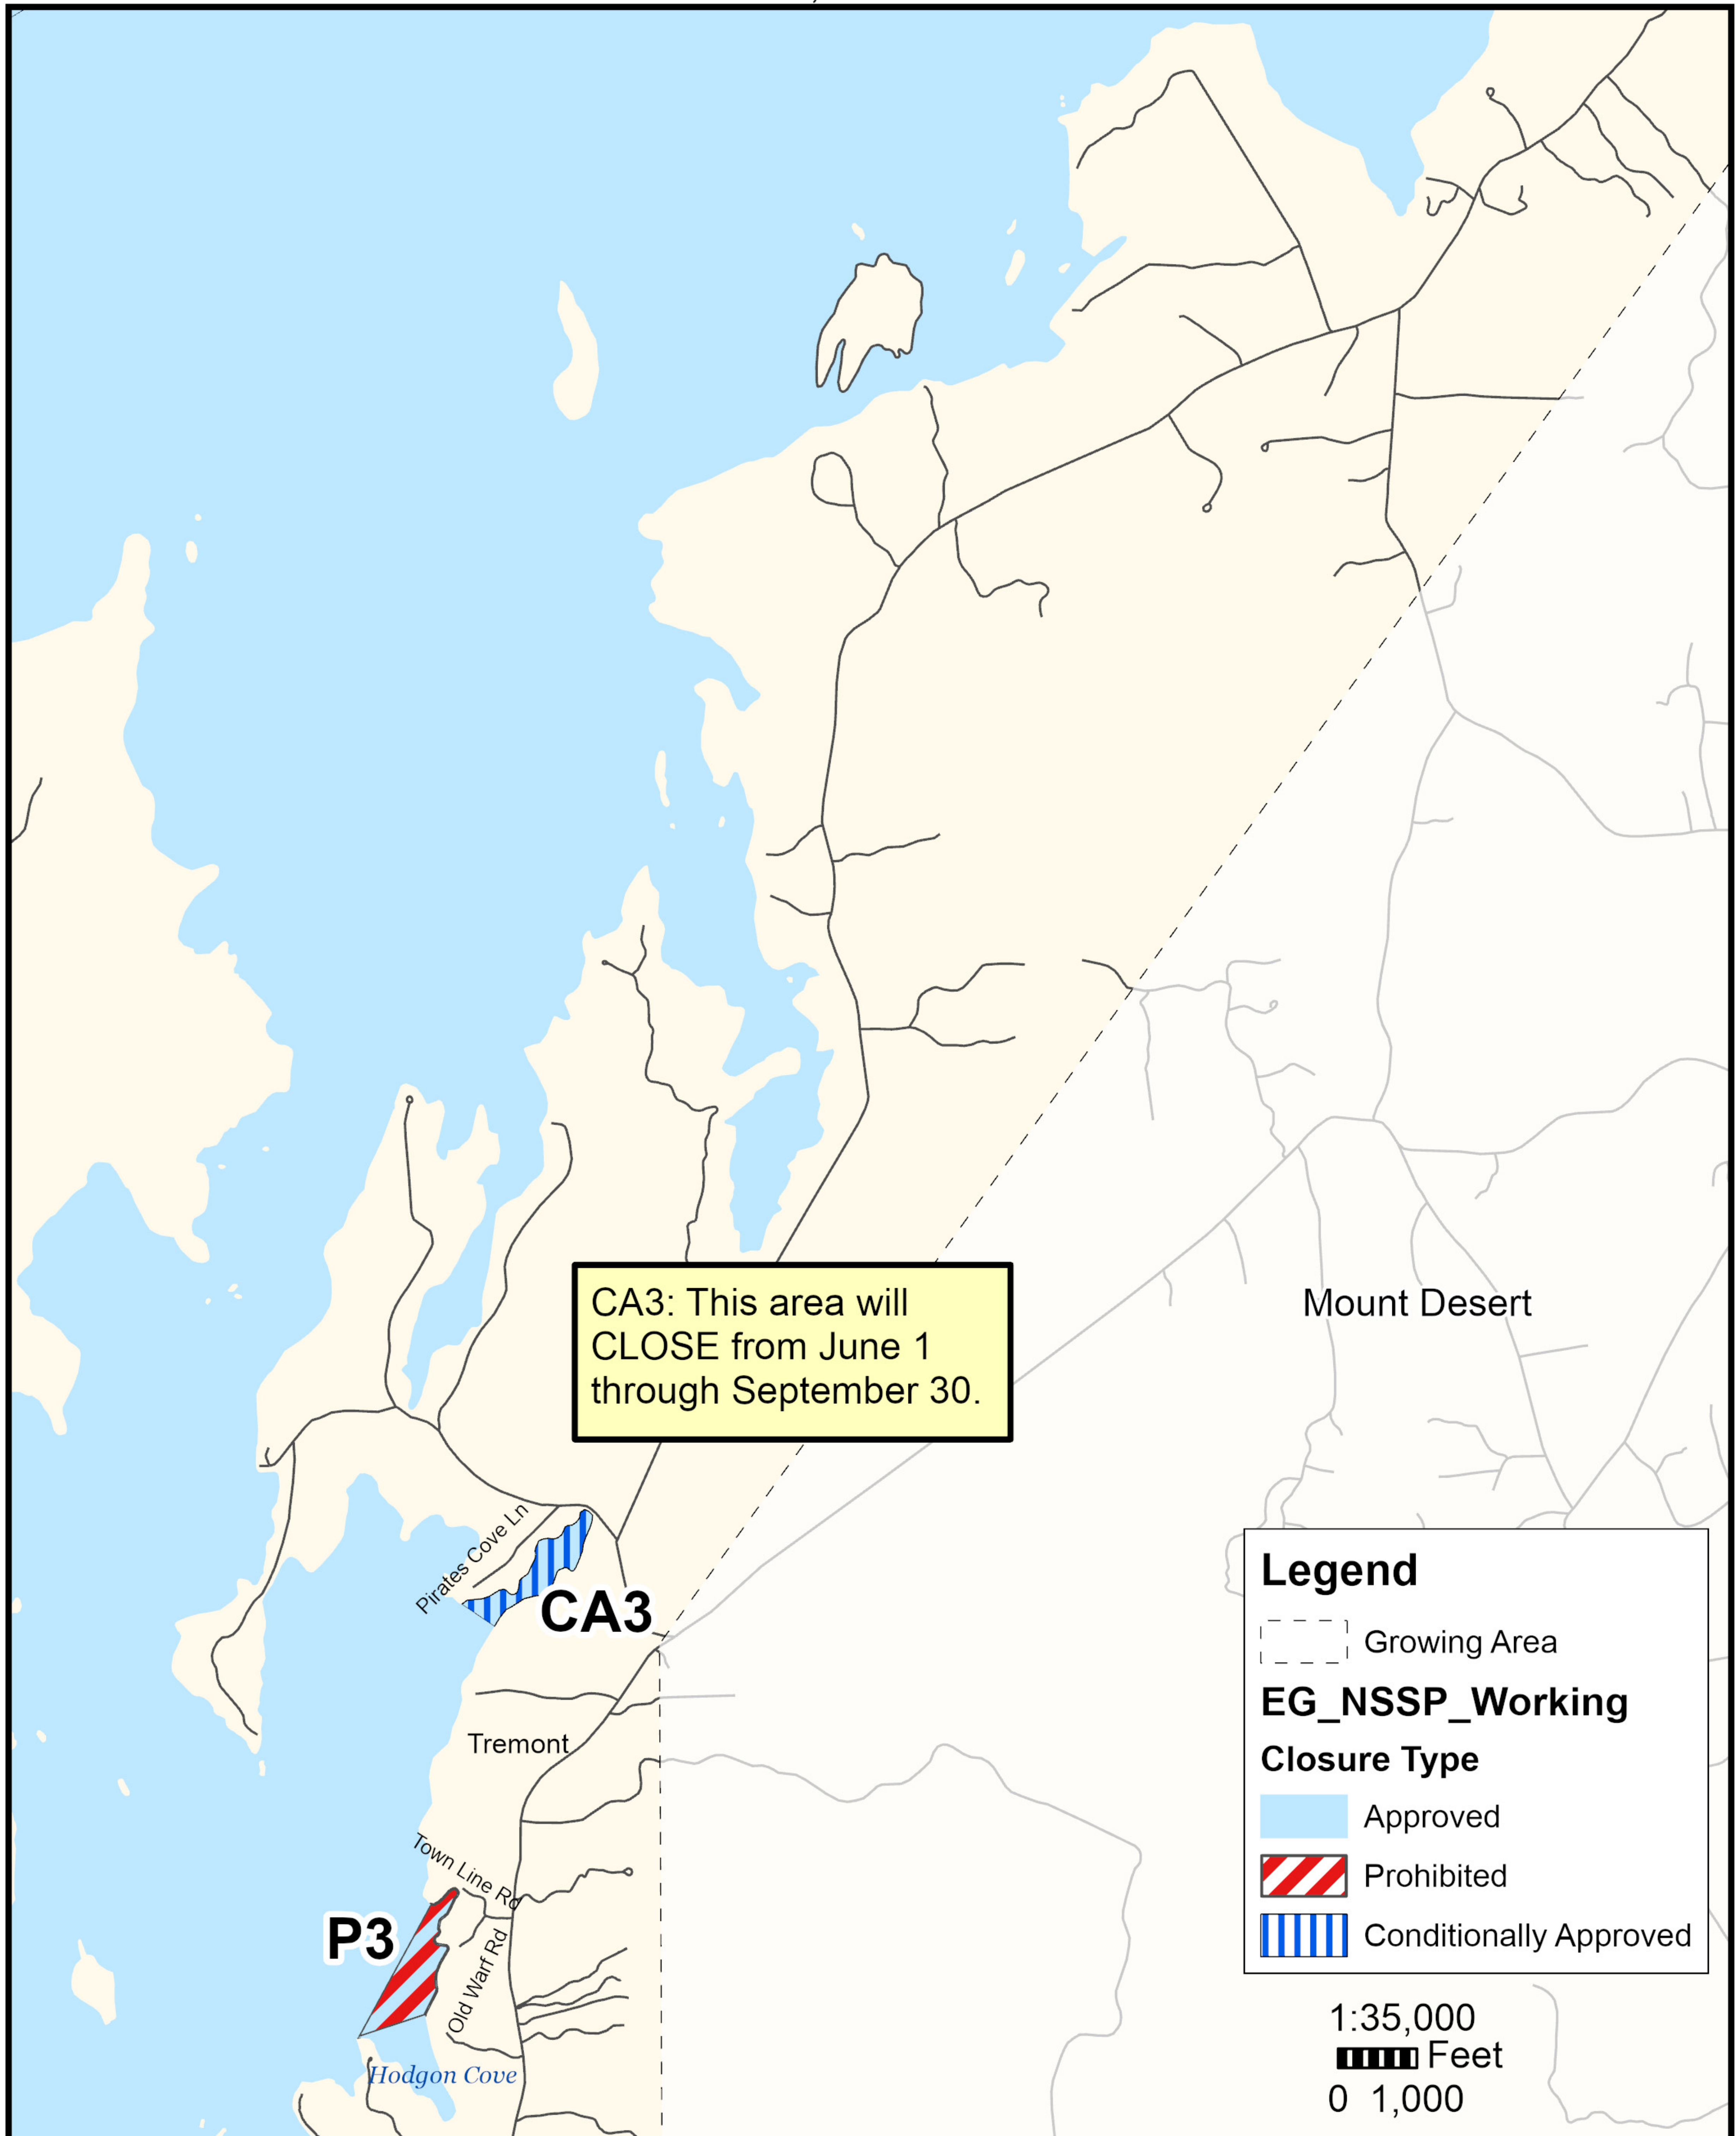

Maine Department of Marine Resources

Growing Area EG, Insets A - C

Surry, Ellsworth Trenton, Mount Desert, Tremont

August 4, 2023

This map is provided as a courtesy. Read the provided legal notice for closure details. Closures are not shown outside of the designated growing area. Maritime navigational aids are for reference only and are not suitable for maritime navigation.

Maine Department of Marine Resources

Growing Area EG, Inset A

Trenton, Mount Desert

August 4, 2023

This map is provided as a courtesy, read the provided legal notice for closure details. Closures are not shown outside of the designated growing area. Any navigation aids shown are not suitable for maritime navigation.

Maine Department of Marine Resources

Growing Area EG, Inset B
Trenton, Mount Desert

August 4, 2023

This map is provided as a courtesy, read the provided legal notice for closure details. Closures are not shown outside of the designated growing area. Any navigation aids shown are not suitable for maritime navigation.

Maine Department of Marine Resources

Growing Area EG, Inset C
Tremont

August 4, 2023

This map is provided as a courtesy. Read the provided legal notice for closure details. Closures are not shown outside of the designated growing area. Maritime navigational aids are for reference only and are not suitable for maritime navigation.