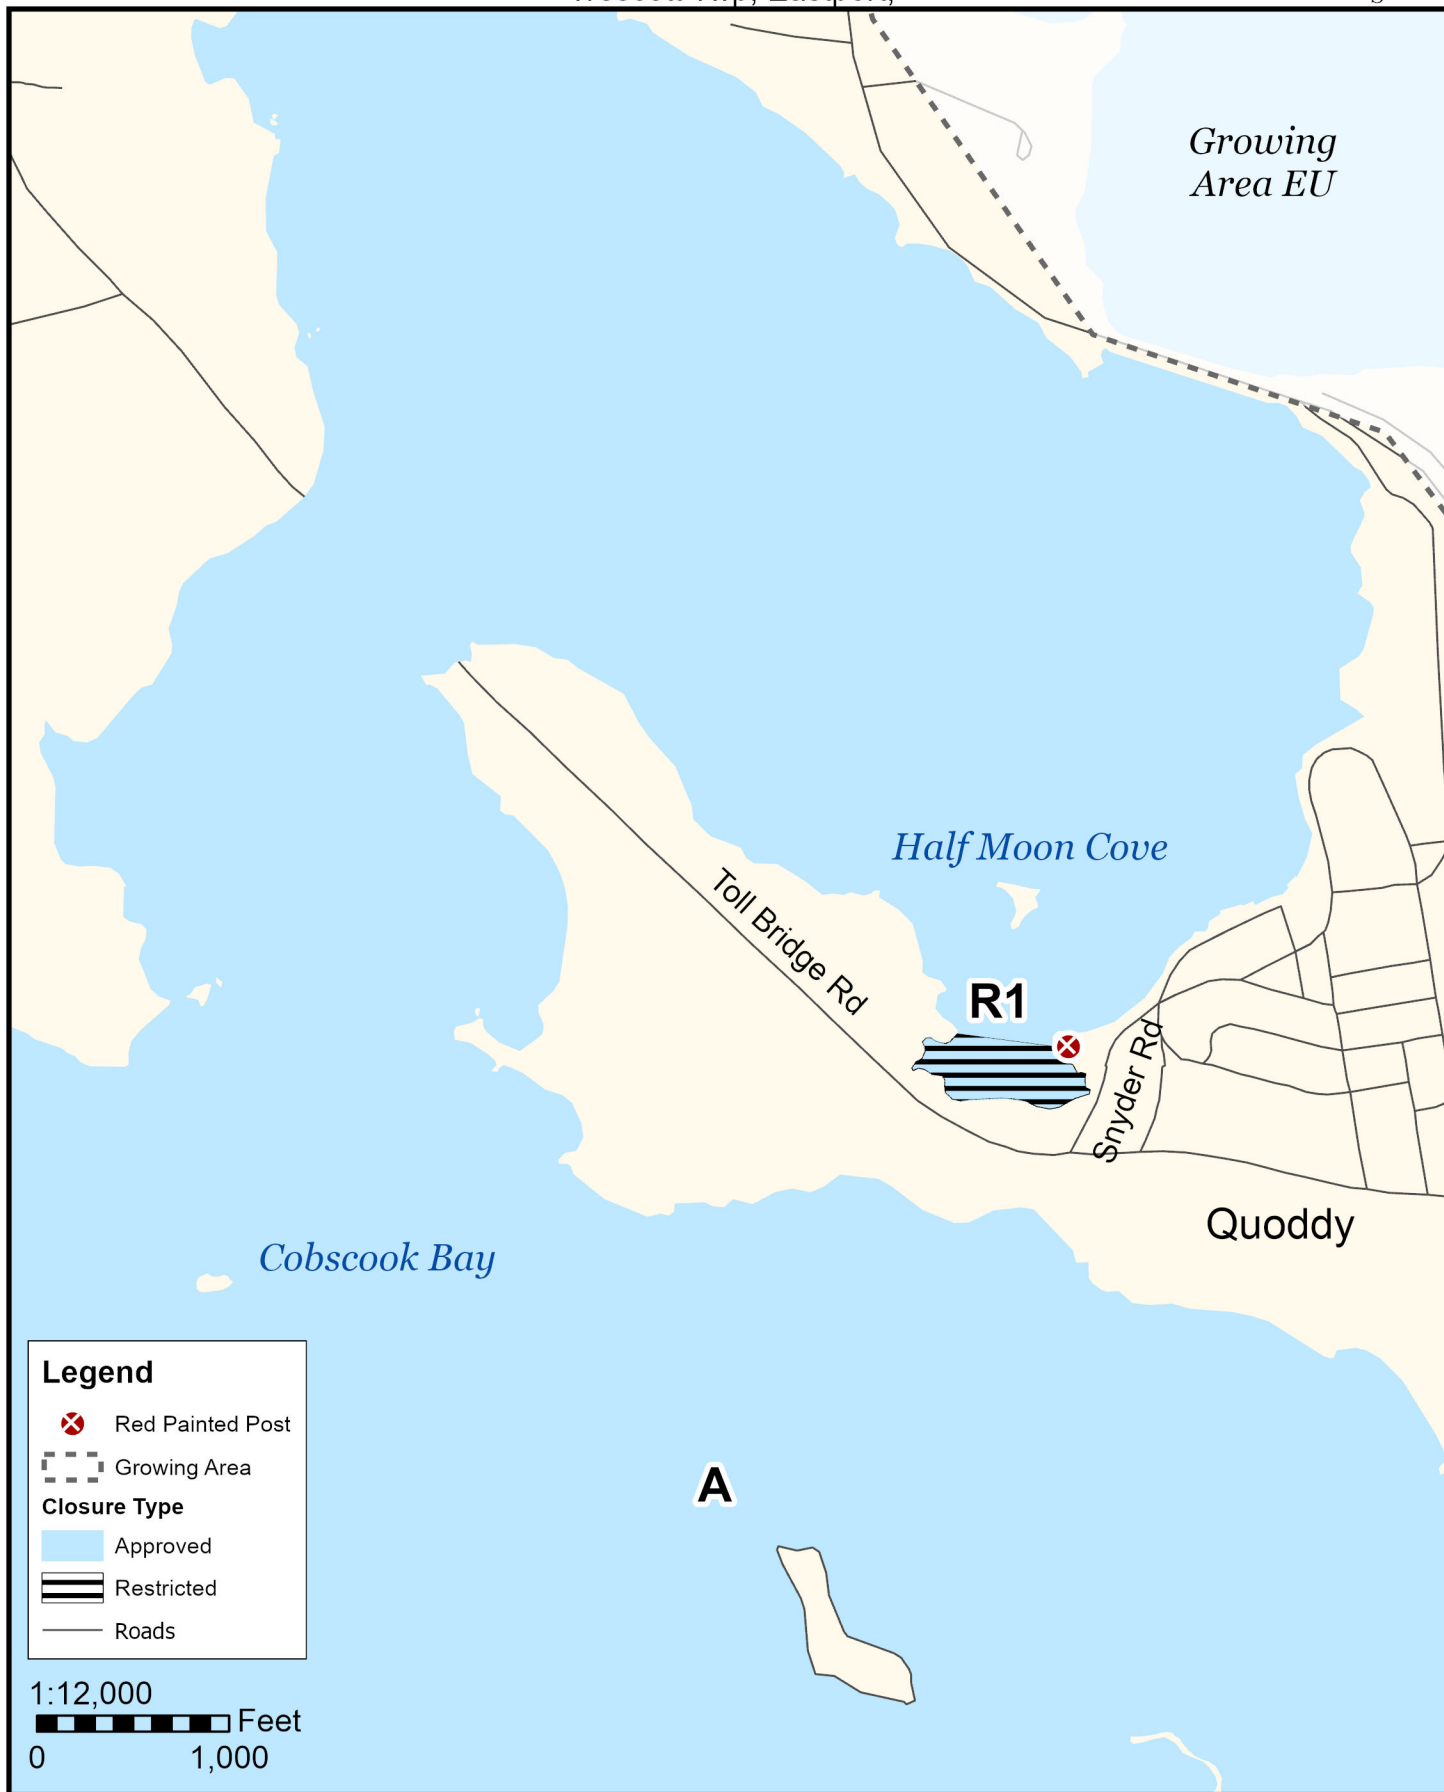

Maine Department of Marine Resources

Growing Area ET, Insets A - D

November 17, 2022

Pembroke, Dennysville, Perry, Edmunds, Trescott Twp, Eastport,

This map is provided as a courtesy. Read the provided legal notice for closure details. Closures are not shown outside of the designated growing area. Maritime navigational aids are for reference only and are not suitable for maritime navigation.

Maine Department of Marine Resources

Growing Area ET, Inset A

November 17, 2022

Trescott Twp, Eastport,

This map is provided as a courtesy. Read the provided legal notice for closure details. Closures are not shown outside of the designated growing area. Maritime navigational aids are for reference only and are not suitable for maritime navigation.

Maine Department of Marine Resources

Growing Area ET, Inset B

November 17, 2022

Dennysville, Pembroke

This map is provided as a courtesy. Read the provided legal notice for closure details. Closures are not shown outside of the designated growing area. Maritime navigational aids are for reference only and are not suitable for maritime navigation.

Maine Department of Marine Resources

Growing Area ET, Inset D Edmunds Twp, Trescott Twp., Whiting

November 17, 2022

This map is provided as a courtesy. Read the provided legal notice for closure details. Closures are not shown outside of the designated growing area. Maritime navigational aids are for reference only and are not suitable for maritime navigation.