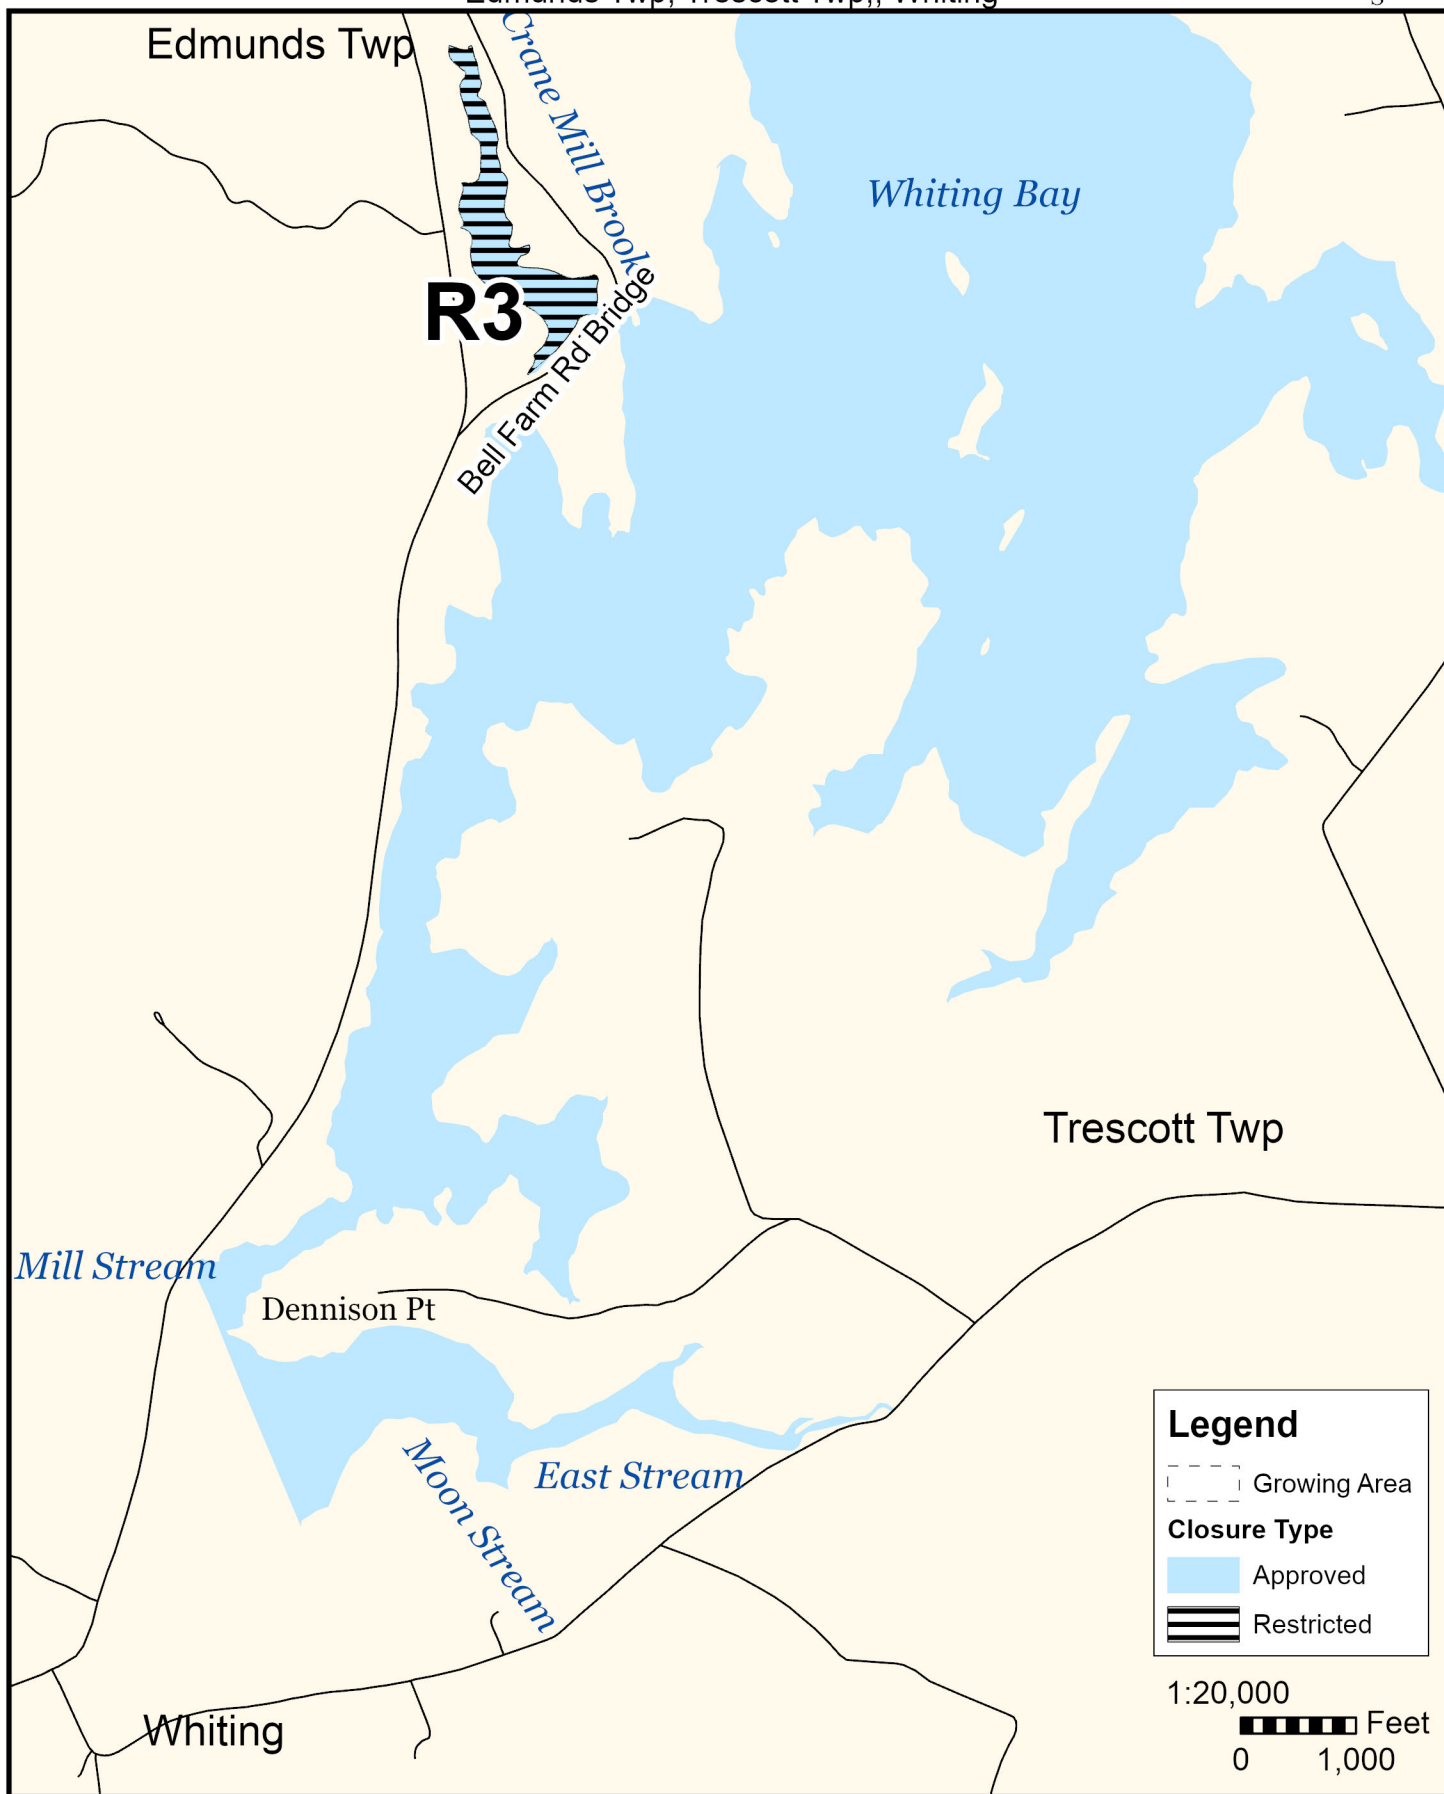

Maine Department of Marine Resources

Growing Area ET, Insets A - D

November 17, 2022

Pembroke, Dennysville, Perry, Edmunds, Trescott Twp, Eastport,

This map is provided as a courtesy. Read the provided legal notice for closure details. Closures are not shown outside of the designated growing area. Maritime navigational aids are for reference only and are not suitable for maritime navigation.

Maine Department of Marine Resources

Growing Area ET, Inset B

November 17, 2022

Dennysville, Pembroke

This map is provided as a courtesy. Read the provided legal notice for closure details. Closures are not shown outside of the designated growing area. Maritime navigational aids are for reference only and are not suitable for maritime navigation.

Maine Department of Marine Resources

Growing Area ET, Inset C

November 17, 2022

Lubec

This map is provided as a courtesy. Read the provided legal notice for closure details. Closures are not shown outside of the designated growing area. Maritime navigational aids are for reference only and are not suitable for maritime navigation.

Maine Department of Marine Resources

Growing Area ET, Inset D Edmunds Twp, Trescott Twp., Whiting

November 17, 2022

This map is provided as a courtesy. Read the provided legal notice for closure details. Closures are not shown outside of the designated growing area. Maritime navigational aids are for reference only and are not suitable for maritime navigation.