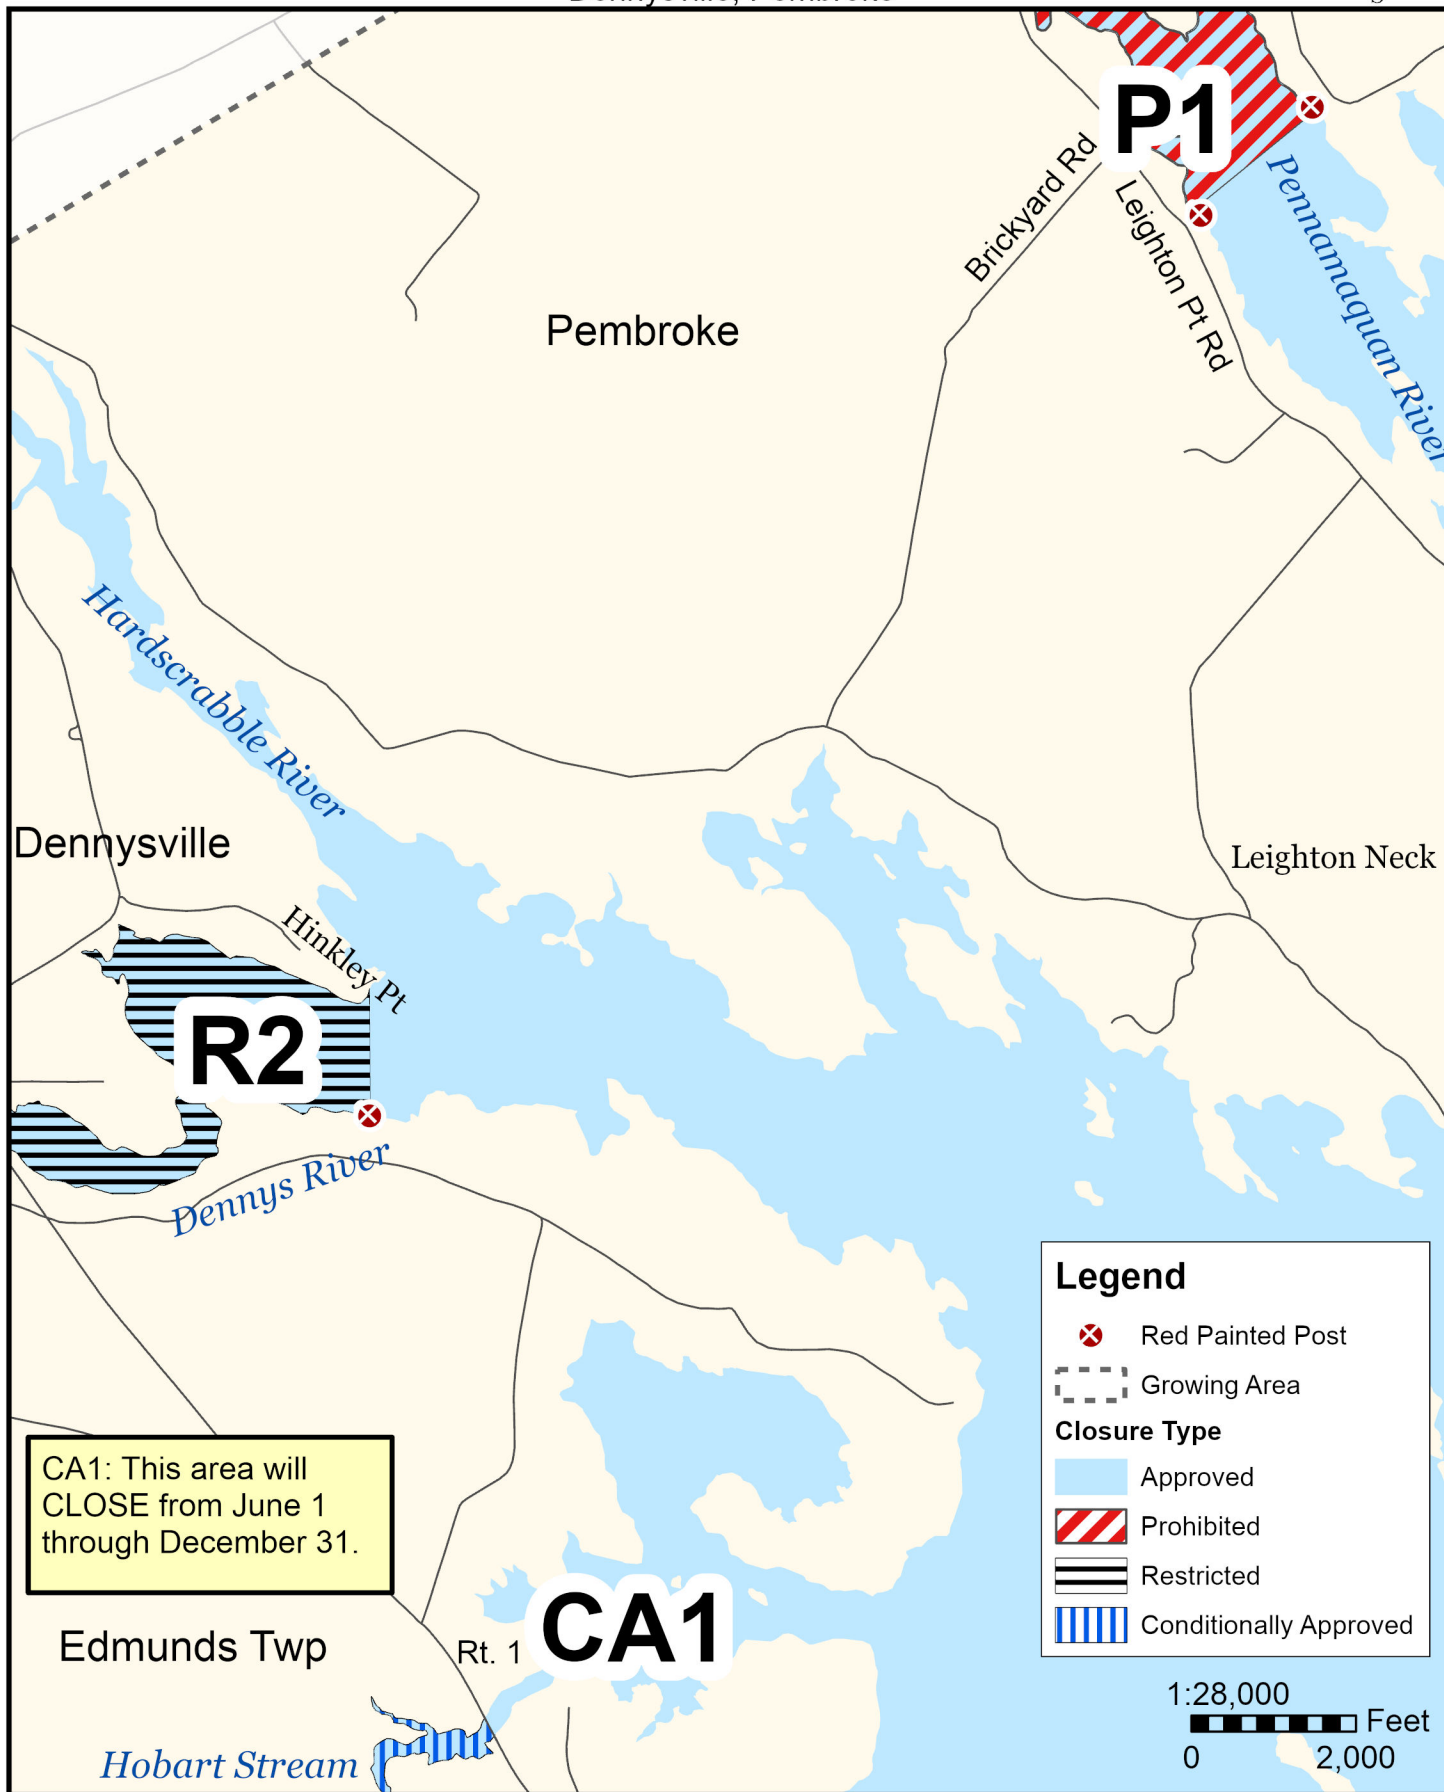

Maine Department of Marine Resources

Growing Area ET, Insets A - D

November 17, 2022

Pembroke, Dennysville, Perry, Edmunds, Trescott Twp, Eastport,

This map is provided as a courtesy. Read the provided legal notice for closure details. Closures are not shown outside of the designated growing area. Maritime navigational aids are for reference only and are not suitable for maritime navigation.

Maine Department of Marine Resources

Growing Area ET, Inset A

November 17, 2022

Trescott Twp, Eastport,

This map is provided as a courtesy. Read the provided legal notice for closure details. Closures are not shown outside of the designated growing area. Maritime navigational aids are for reference only and are not suitable for maritime navigation.

Maine Department of Marine Resources

Growing Area ET, Inset B

November 17, 2022

Dennysville, Pembroke

This map is provided as a courtesy. Read the provided legal notice for closure details. Closures are not shown outside of the designated growing area. Maritime navigational aids are for reference only and are not suitable for maritime navigation.

Maine Department of Marine Resources

Growing Area ET, Inset C

November 17, 2022

Lubec

This map is provided as a courtesy. Read the provided legal notice for closure details. Closures are not shown outside of the designated growing area. Maritime navigational aids are for reference only and are not suitable for maritime navigation.