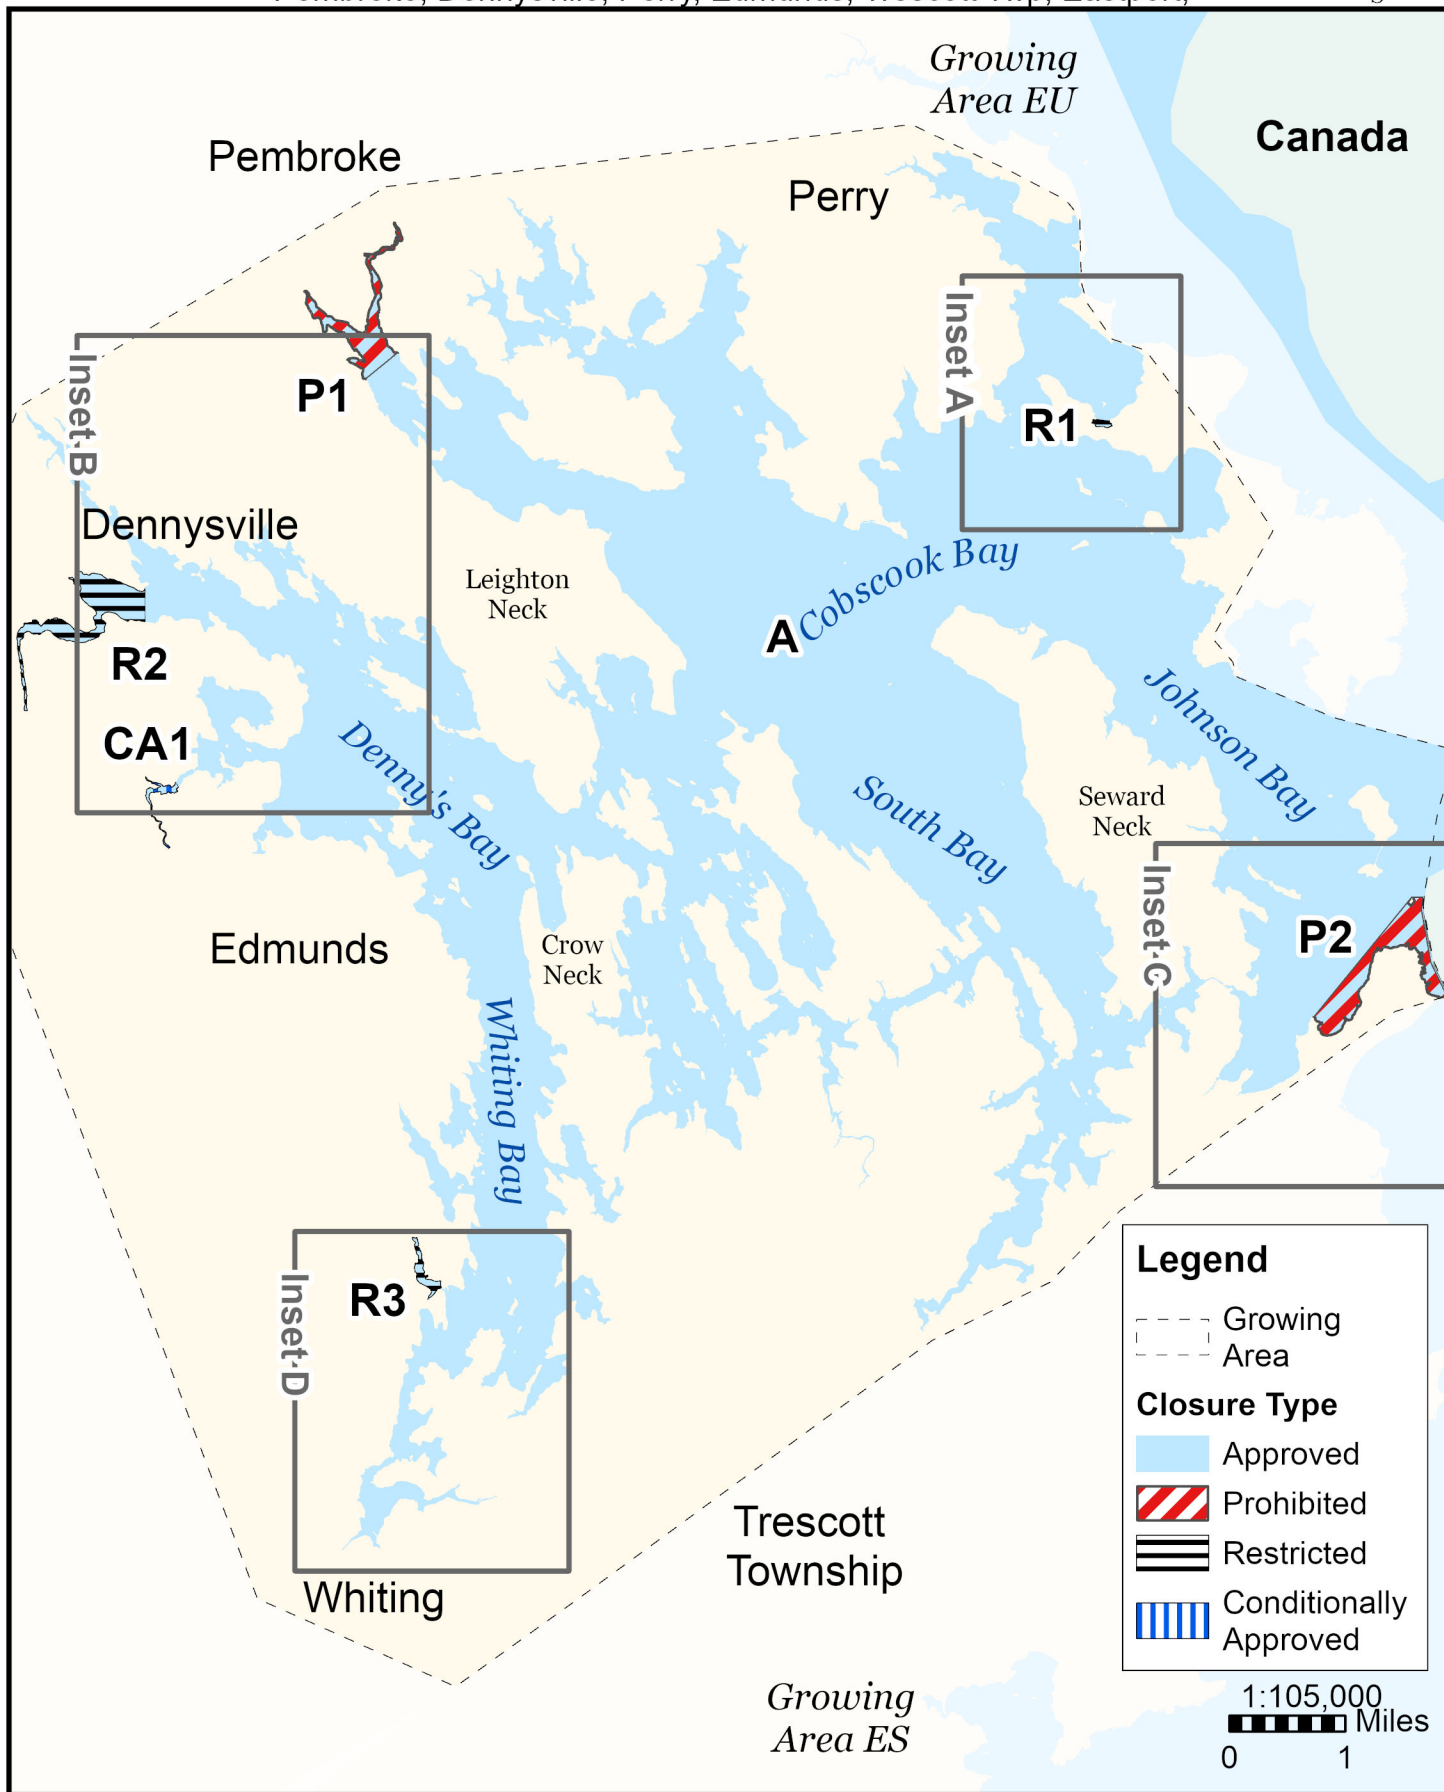

Maine Department of Marine Resources

Growing Area ET, Insets A - D

November 17, 2022

Pembroke, Dennysville, Perry, Edmunds, Trescott Twp, Eastport,

This map is provided as a courtesy. Read the provided legal notice for closure details. Closures are not shown outside of the designated growing area. Maritime navigational aids are for reference only and are not suitable for maritime navigation.

Maine Department of Marine Resources

Growing Area ET, Inset A

November 17, 2022

Trescott Twp, Eastport,

This map is provided as a courtesy. Read the provided legal notice for closure details. Closures are not shown outside of the designated growing area. Maritime navigational aids are for reference only and are not suitable for maritime navigation.

Maine Department of Marine Resources

Growing Area ET, Inset B

November 17, 2022

Dennysville, Pembroke

This map is provided as a courtesy. Read the provided legal notice for closure details. Closures are not shown outside of the designated growing area. Maritime navigational aids are for reference only and are not suitable for maritime navigation.

Maine Department of Marine Resources

Growing Area ET, Inset D Edmunds Twp, Trescott Twp., Whiting

November 17, 2022

This map is provided as a courtesy. Read the provided legal notice for closure details. Closures are not shown outside of the designated growing area. Maritime navigational aids are for reference only and are not suitable for maritime navigation.