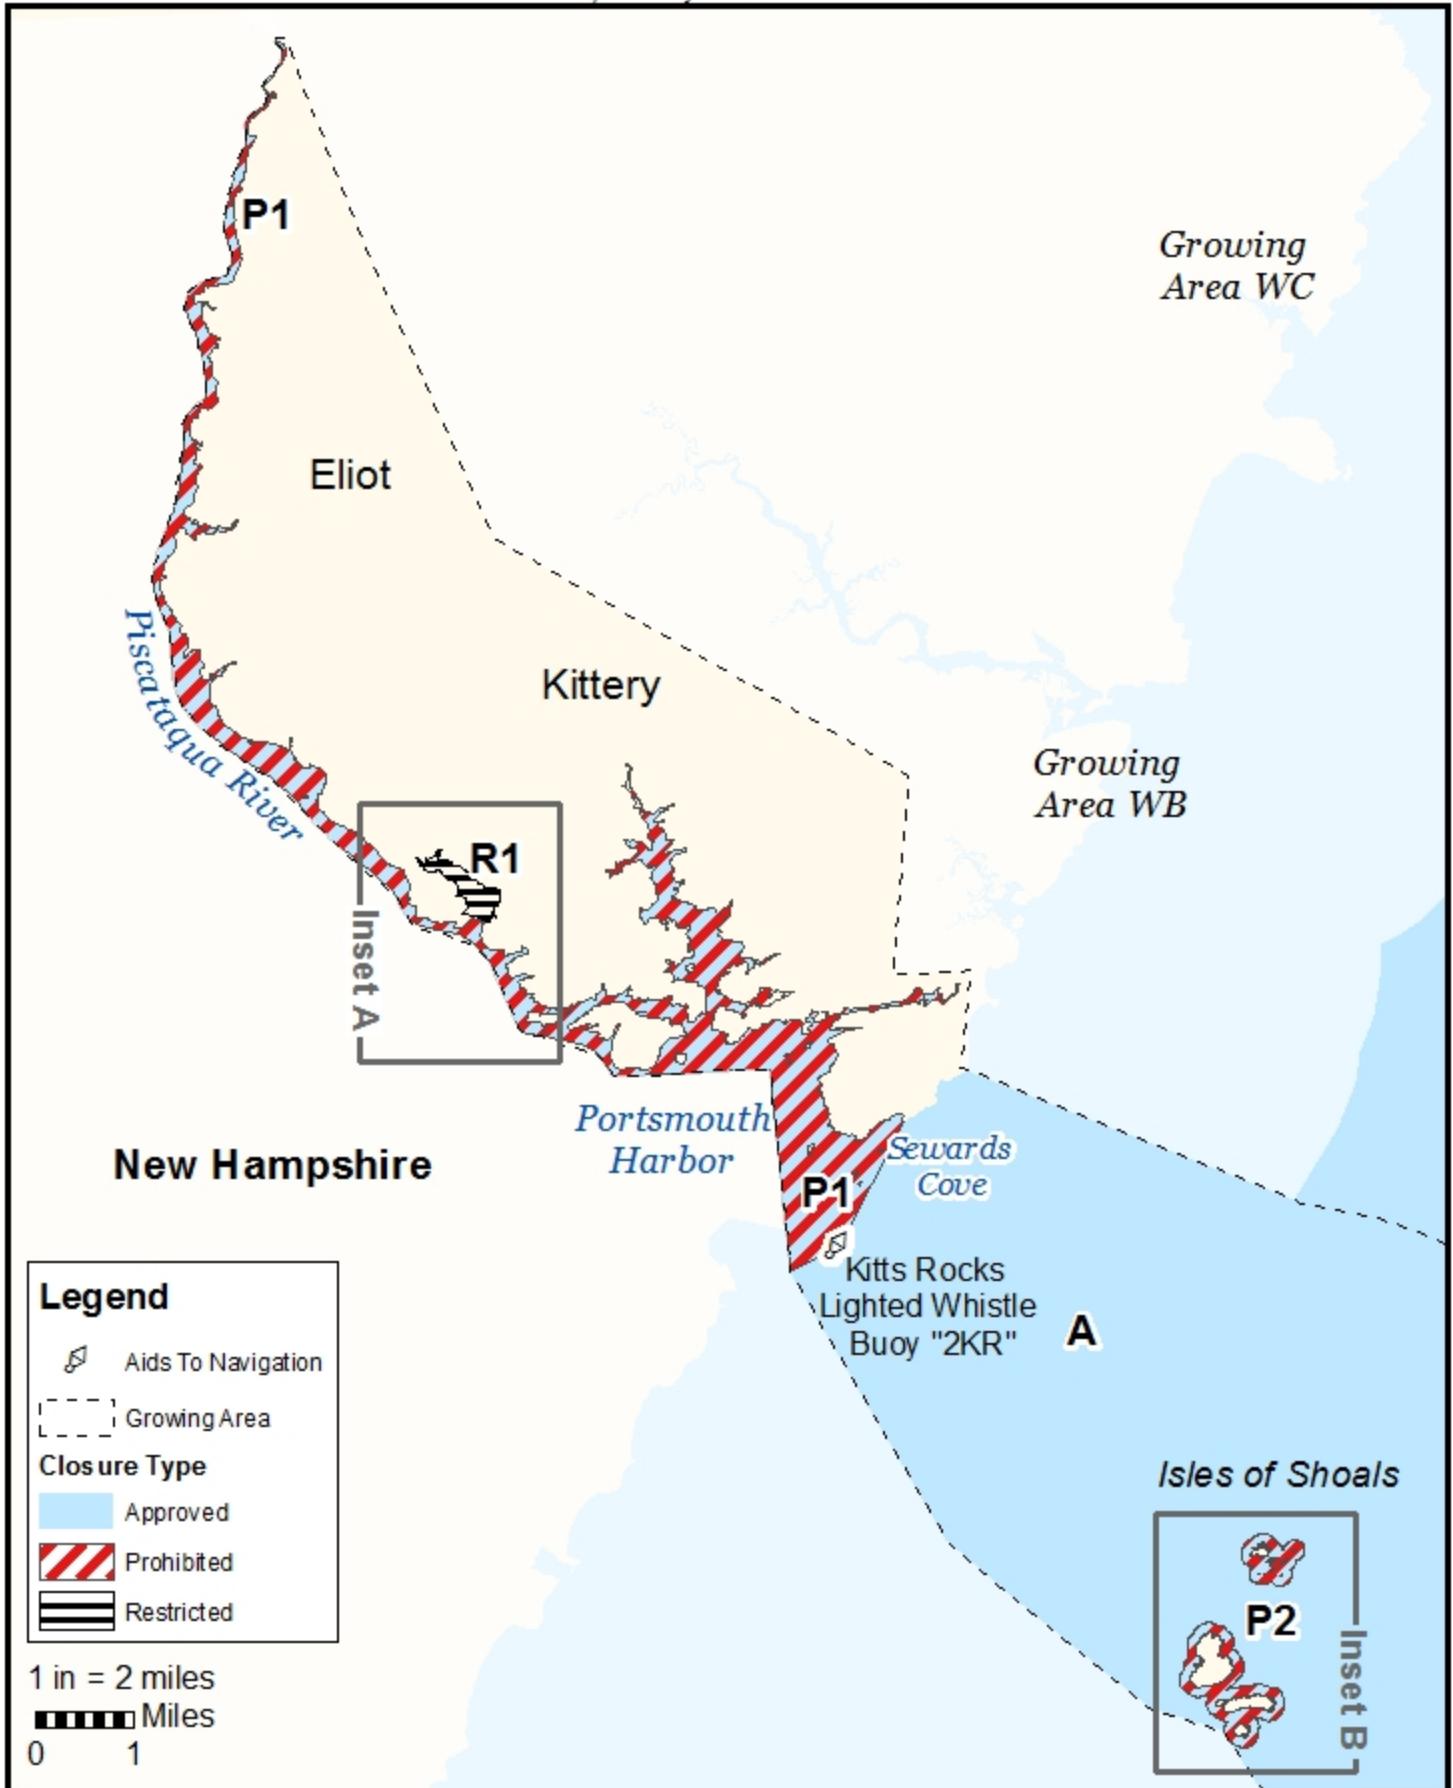

Maine Department of Marine Resources

Growing Area WA, Insets A - B

Eliot, Kittery, Isles of Shoals

March 1, 2021

Legend

- Aids To Navigation
- Growing Area
- Closure Type**
- Approved
- Prohibited
- Restricted

1 in = 2 miles
 Miles
 0 1

This map is provided as a courtesy. Read the provided legal notice for closure details. Closures are not shown outside of the designated growing area. Any navigation aids shown are not suitable for maritime navigation.

Maine Department of Marine Resources

Growing Area WA, Inset A

March 1, 2021

Eliot, Kittery

This map is provided as a courtesy. Read the provided legal notice for closure details. Closures are not shown outside of the designated growing area. Any navigation aids shown are not suitable for maritime navigation.