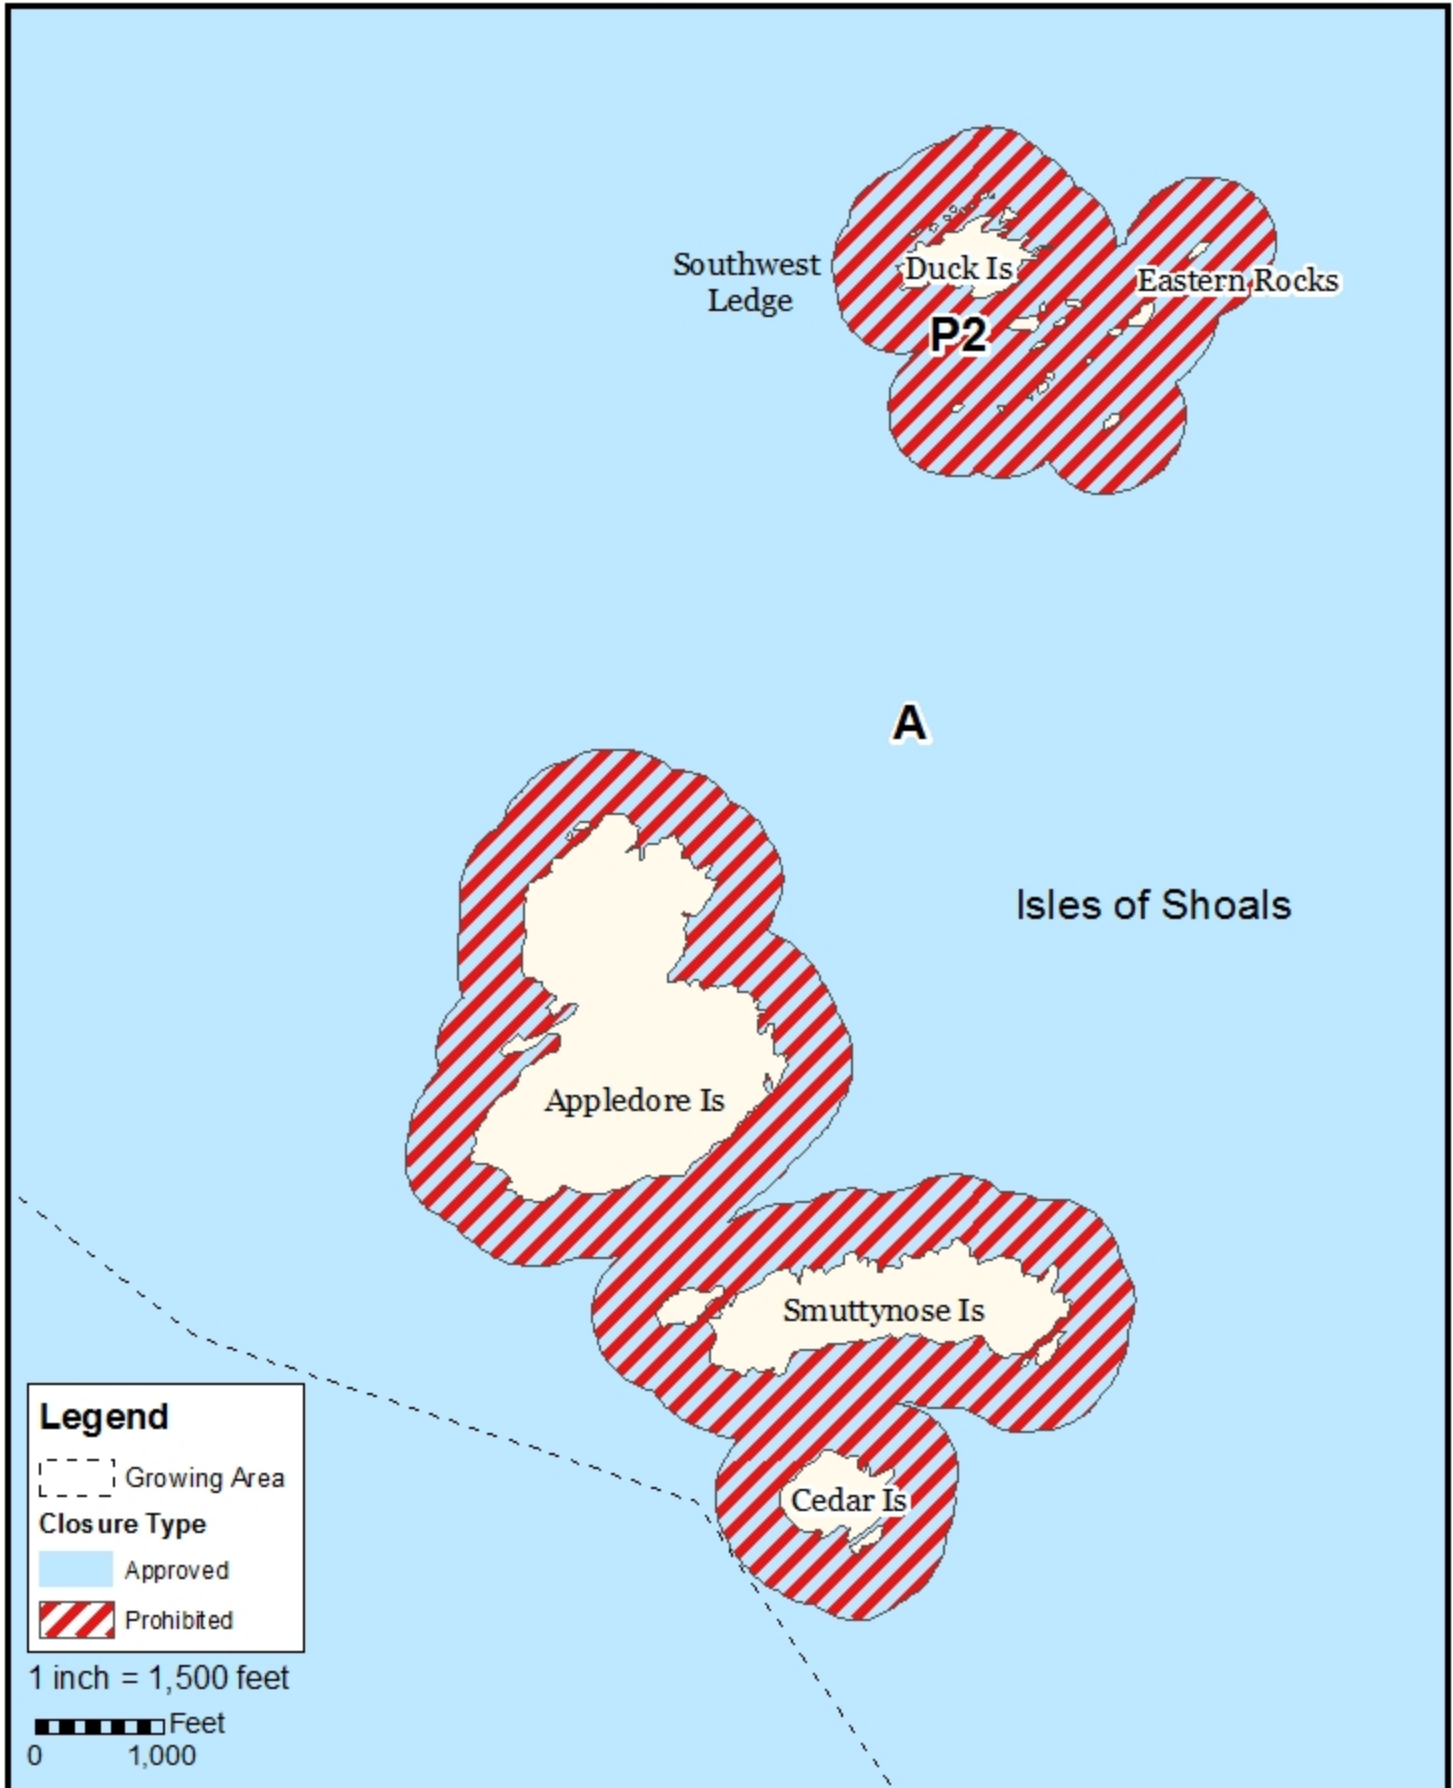

Maine Department of Marine Resources

Growing Area WA, Insets A - B

Eliot, Kittery, Isles of Shoals

March 1, 2021

Legend

- Aids To Navigation
- Growing Area
- Closure Type**
- Approved
- Prohibited
- Restricted

Maine Department of Marine Resources

Growing Area WA, Inset A

March 1, 2021

Eliot, Kittery

This map is provided as a courtesy. Read the provided legal notice for closure details. Closures are not shown outside of the designated growing area. Any navigation aids shown are not suitable for maritime navigation.

Maine Department of Marine Resources

Growing Area WA, Inset B

Isles of Shoals

March 1, 2021

Legend

--- Growing Area

Closure Type

Approved

Prohibited

1 inch = 1,500 feet

0 1,000 Feet

This map is provided as a courtesy. Read the provided legal notice for closure details. Closures are not shown outside of the designated growing area. Any navigation aids shown are not suitable for maritime navigation.