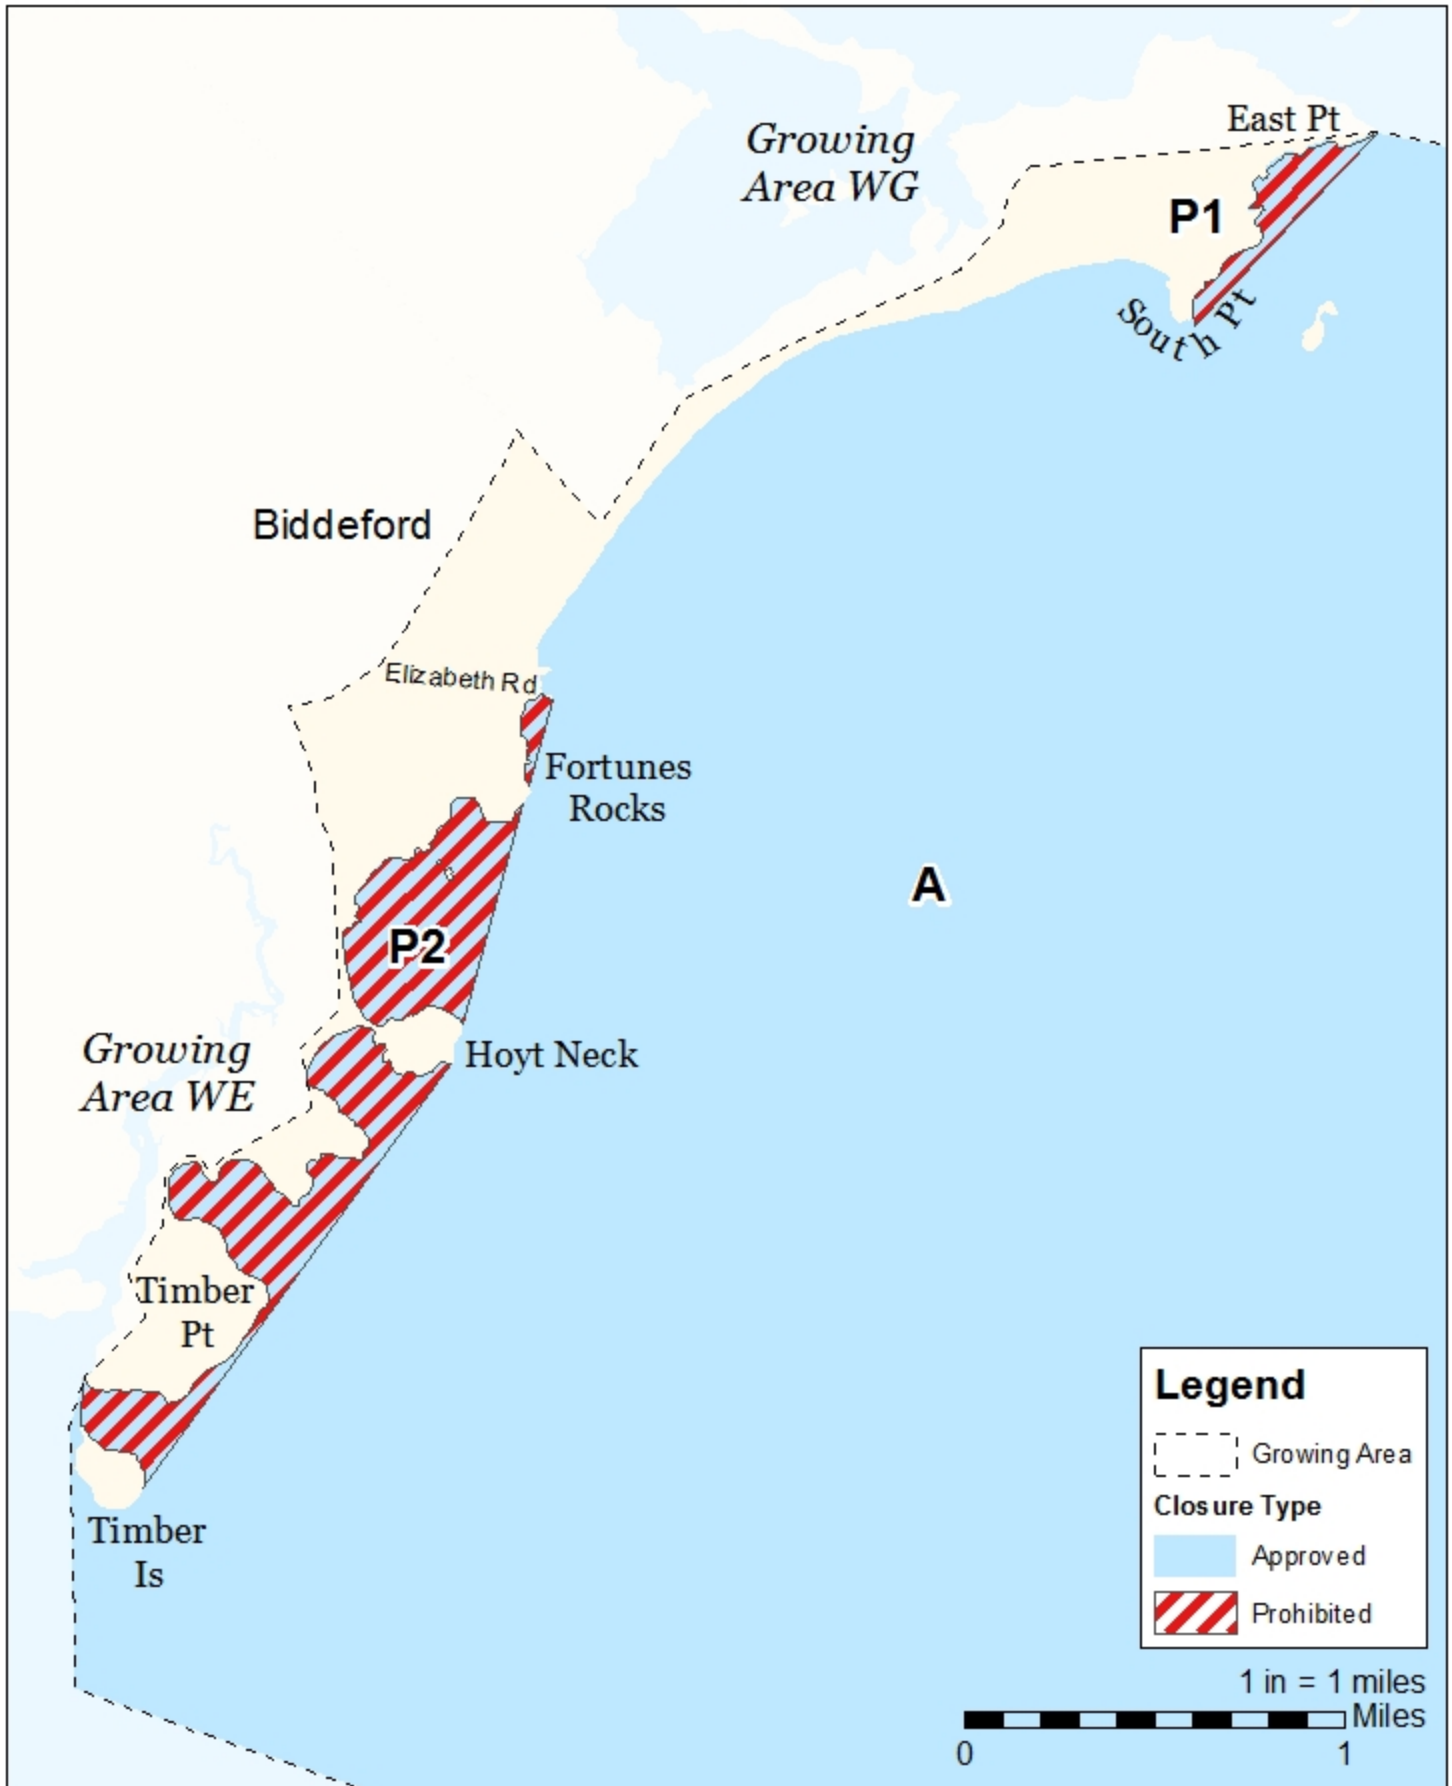

Maine Department of Marine Resources

Growing Area WF

Biddeford

3/1/2021

This map is provided as a courtesy. Read the provided legal notice for closure details. Closures are not shown outside of the designated growing area. Maritime navigational aids are for reference only and are not suitable for maritime navigation.