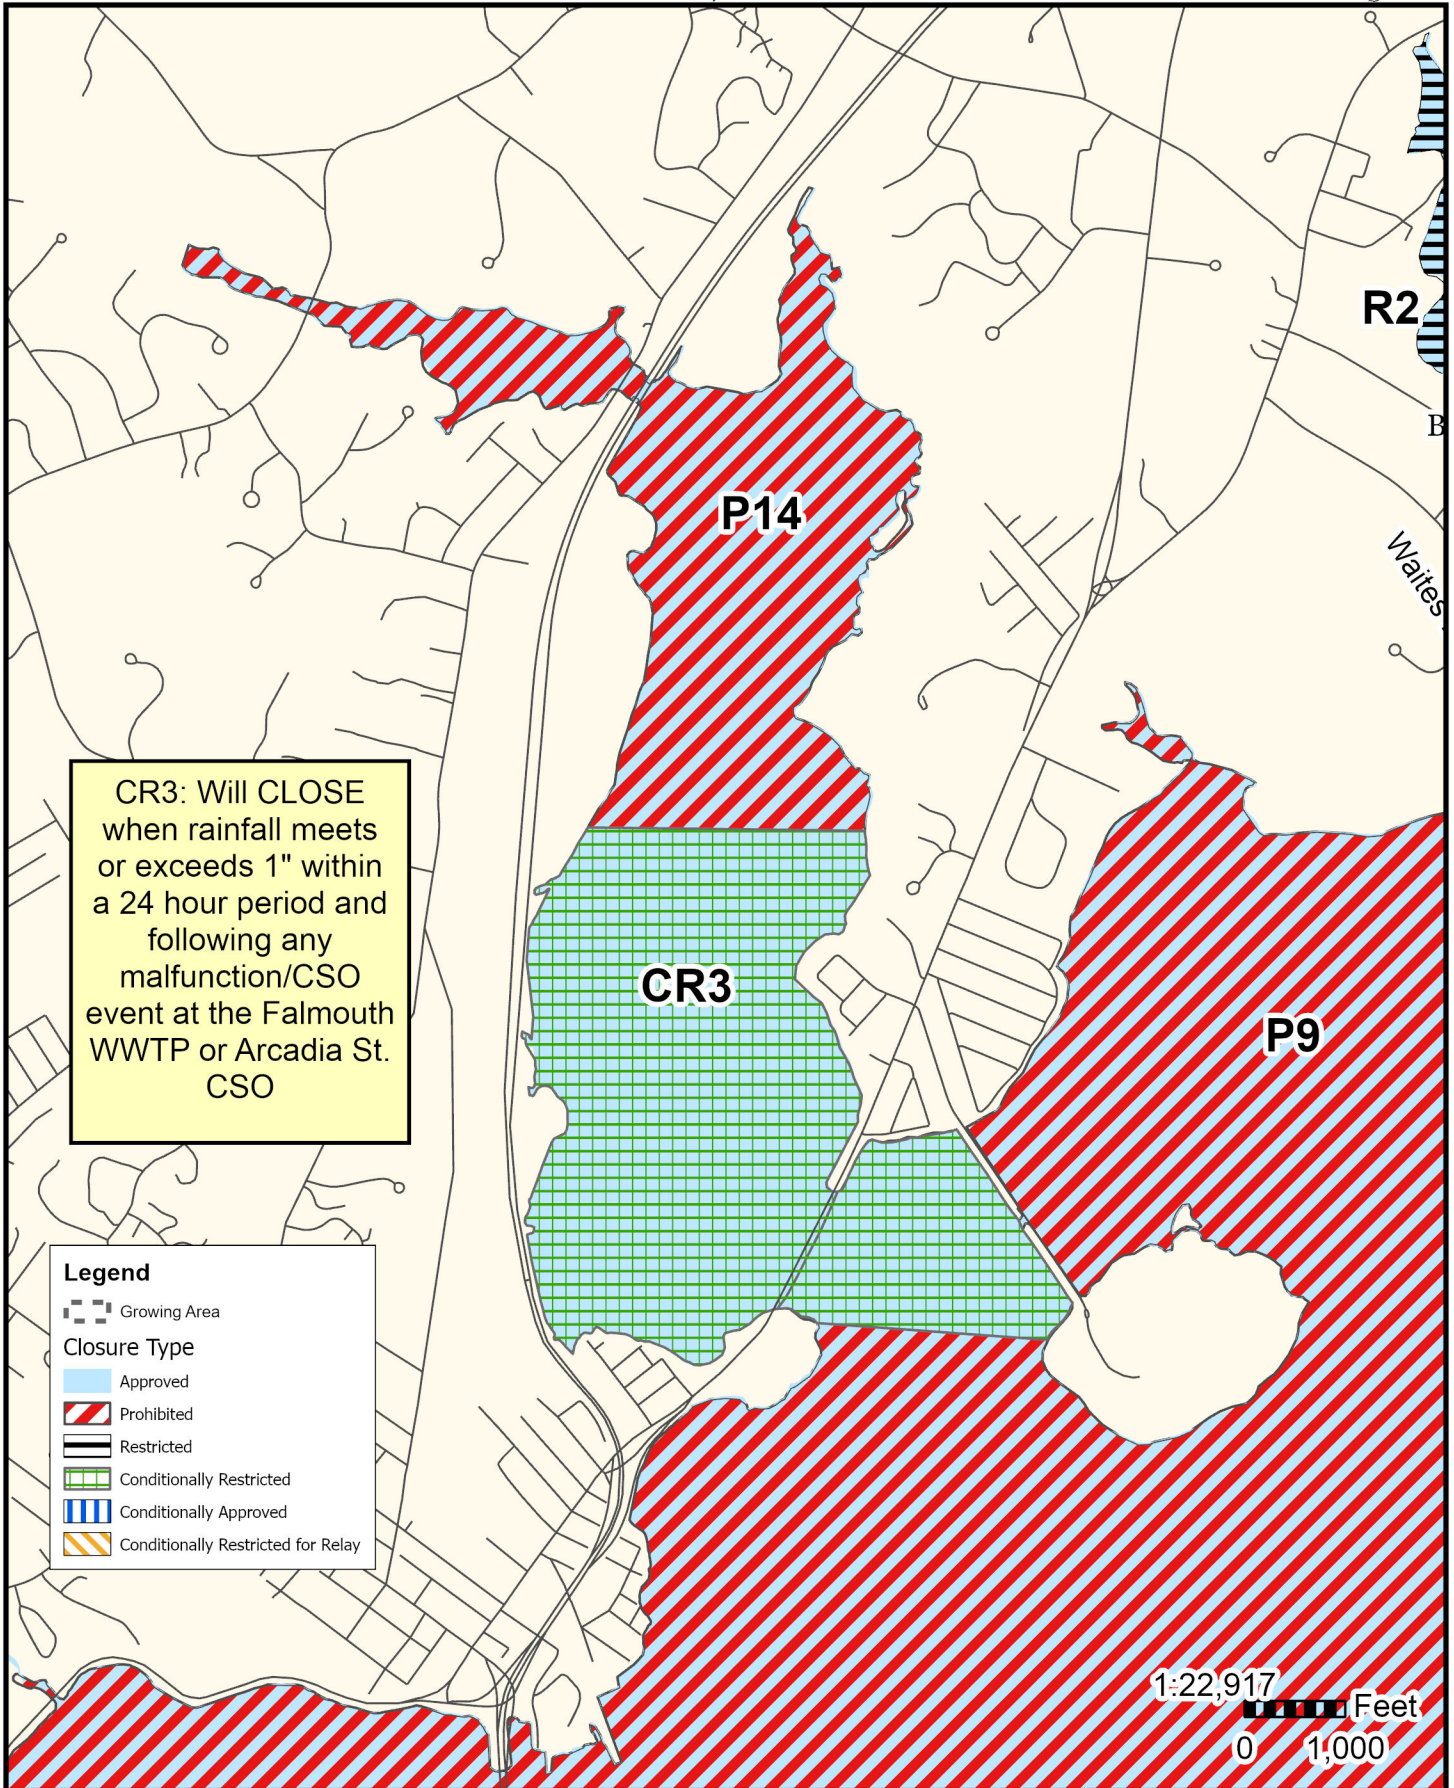

Maine Department of Marine Resources

Growing Area WI, Inset D

Cousins Island

8/28/23

This map is provided as a courtesy. Read the provided legal notice for closure details. Closures are not shown outside of the designated growing area. Maritime navigational aids are for reference only and are not suitable for maritime navigation.

Maine Department of Marine Resources

Growing Area WI, Inset E

8/28/23

Falmouth

CA5: Will CLOSE
from May 1 through
November 14

Legend

- Red Painted Post
- Growing Area
- Closure Type**
- Approved
- Prohibited
- Restricted
- Conditionally Approved

This map is provided as a courtesy. Read the provided legal notice for closure details. Closures are not shown outside of the designated growing area. Maritime navigational aids are for reference only and are not suitable for maritime navigation.

Maine Department of Marine Resources

Growing Area WI, Inset F

Portland, Falmouth

8/28/23

CR3: Will CLOSE when rainfall meets or exceeds 1" within a 24 hour period and following any malfunction/CSO event at the Falmouth WWTP or Arcadia St. CSO