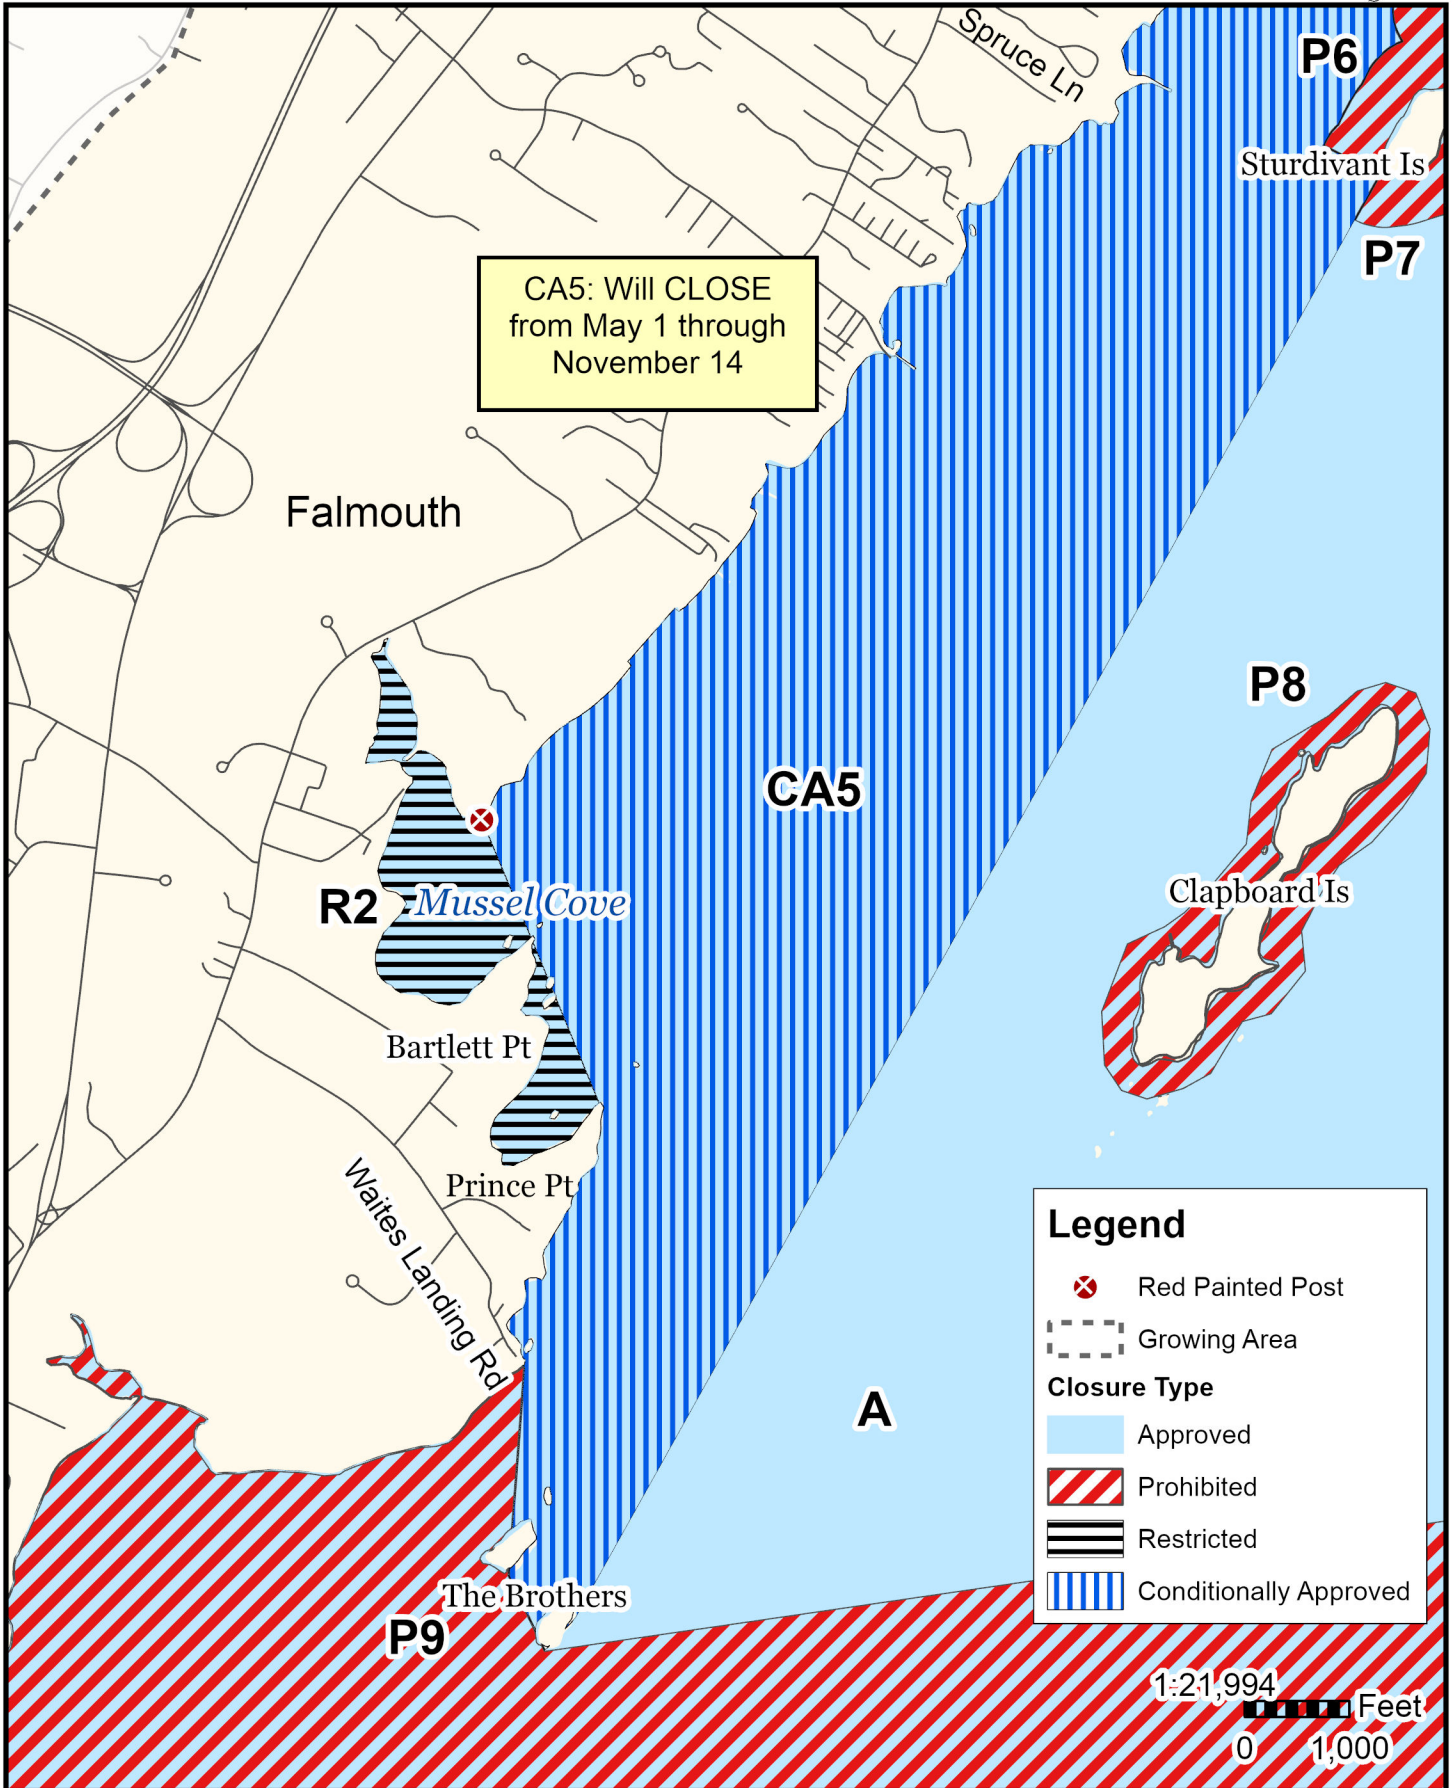

Maine Department of Marine Resources

Growing Area WI, Inset C

Yarmouth, Cousins Island

8/28/23

This map is provided as a courtesy. Read the provided legal notice for closure details. Closures are not shown outside of the designated growing area. Maritime navigational aids are for reference only and are not suitable for maritime navigation.

Maine Department of Marine Resources

Growing Area WI, Inset D

Cousins Island

8/28/23

This map is provided as a courtesy. Read the provided legal notice for closure details. Closures are not shown outside of the designated growing area. Maritime navigational aids are for reference only and are not suitable for maritime navigation.

Maine Department of Marine Resources

Growing Area WI, Inset E

8/28/23

Falmouth

CA5: Will CLOSE
from May 1 through
November 14

Legend

- Red Painted Post
- Growing Area
- Closure Type**
- Approved
- Prohibited
- Restricted
- Conditionally Approved

Maine Department of Marine Resources

Growing Area WI, Inset F

Portland, Falmouth

8/28/23

CR3: Will CLOSE when rainfall meets or exceeds 1" within a 24 hour period and following any malfunction/CSO event at the Falmouth WWTP or Arcadia St. CSO