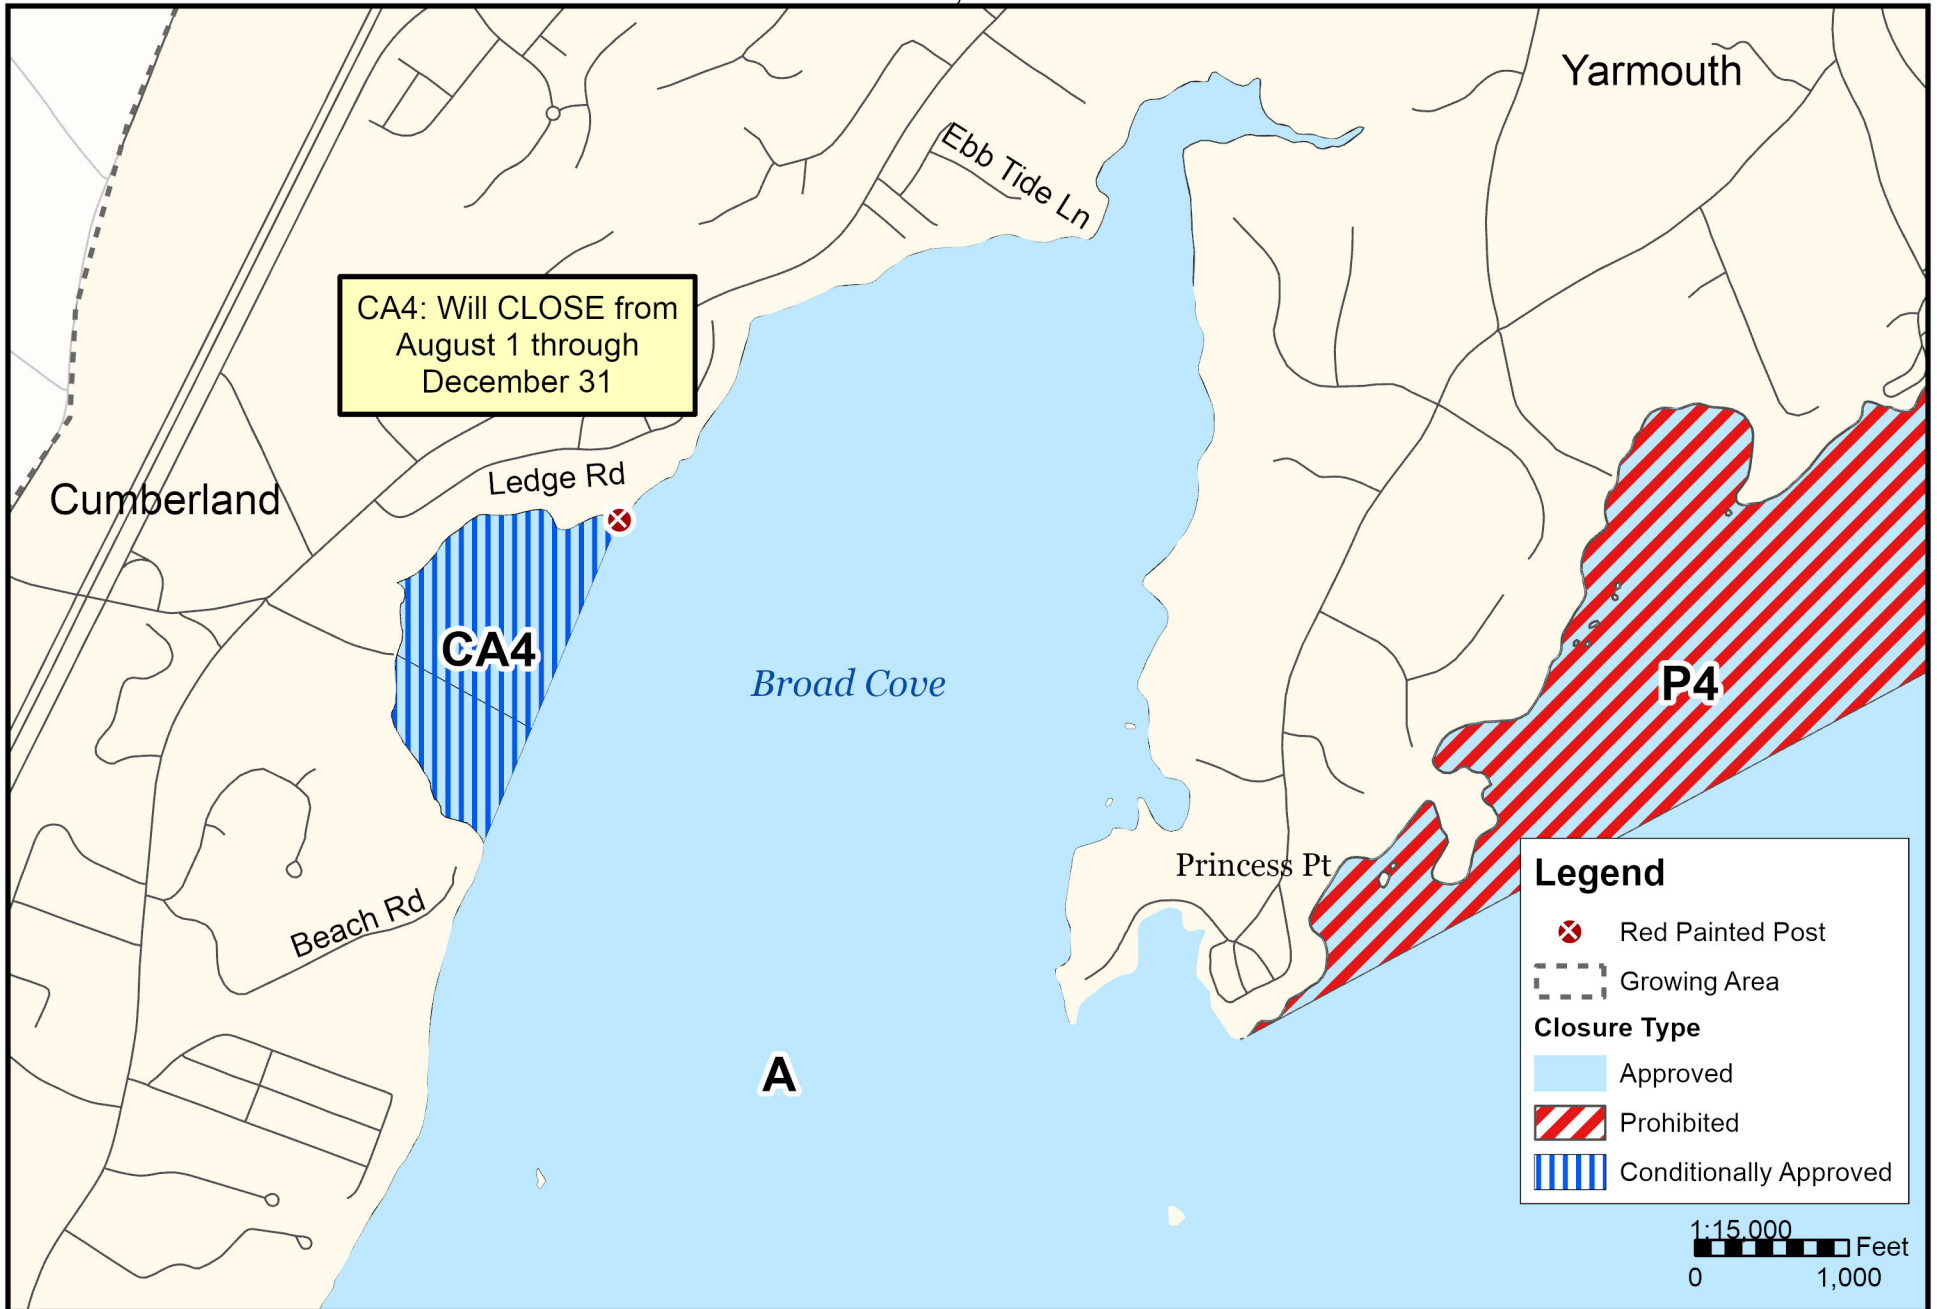

Maine Department of Marine Resources

Growing Area WJ, Insets A - F

Yarmouth, Falmouth, Portland, Cape Elizabeth

8/28/23

This map is provided as a courtesy. Read the provided legal notice for closure details. Closures are not shown outside of the designated growing area. Maritime navigational aids are for reference only and are not suitable for maritime navigation.

Maine Department of Marine Resources

Growing Area WI, Inset A

Yarmouth

8/28/23

This map is provided as a courtesy. Read the provided legal notice for closure details. Closures are not shown outside of the designated growing area. Maritime navigational aids are for reference only and are not suitable for maritime navigation.

Maine Department of Marine Resources

Growing Area WI, Inset B

8/28/23

Cumberland, Yarmouth

This map is provided as a courtesy. Read the provided legal notice for closure details. Closures are not shown outside of the designated growing area. Maritime navigational aids are for reference only and are not suitable for maritime navigation.

Maine Department of Marine Resources

Growing Area WI, Inset C

Yarmouth, Cousins Island

8/28/23

This map is provided as a courtesy. Read the provided legal notice for closure details. Closures are not shown outside of the designated growing area. Maritime navigational aids are for reference only and are not suitable for maritime navigation.