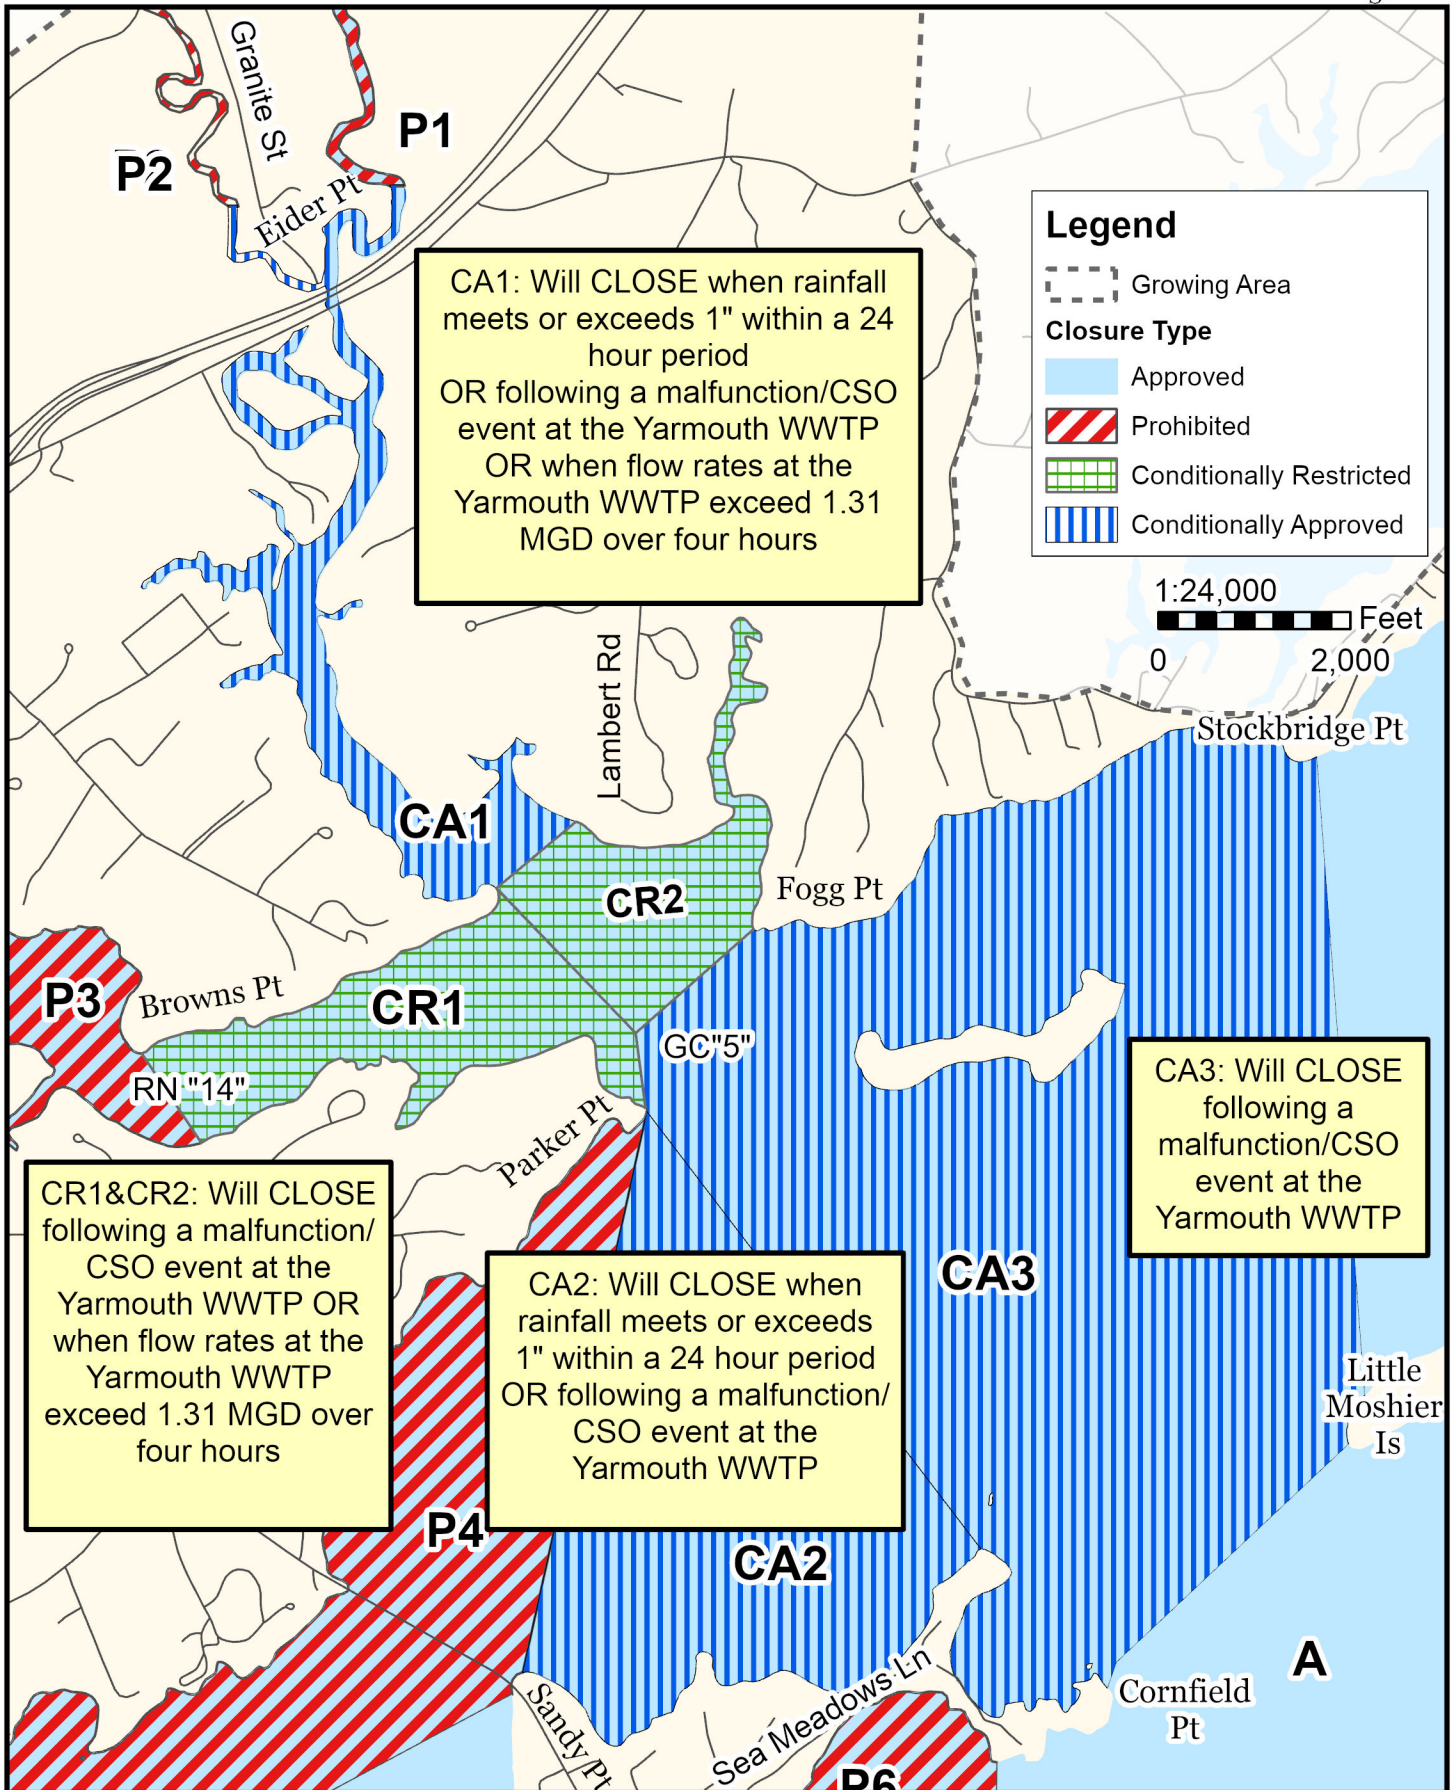

Maine Department of Marine Resources

Growing Area WJ, Insets A - F

Yarmouth, Falmouth, Portland, Cape Elizabeth

8/28/23

This map is provided as a courtesy. Read the provided legal notice for closure details. Closures are not shown outside of the designated growing area. Maritime navigational aids are for reference only and are not suitable for maritime navigation.

Maine Department of Marine Resources

Growing Area WI, Inset A

Yarmouth

8/28/23

This map is provided as a courtesy. Read the provided legal notice for closure details. Closures are not shown outside of the designated growing area. Maritime navigational aids are for reference only and are not suitable for maritime navigation.

Maine Department of Marine Resources

Growing Area WI, Inset B

8/28/23

Cumberland, Yarmouth

This map is provided as a courtesy. Read the provided legal notice for closure details. Closures are not shown outside of the designated growing area. Maritime navigational aids are for reference only and are not suitable for maritime navigation.

Maine Department of Marine Resources

Growing Area WI, Inset C

Yarmouth, Cousins Island

8/28/23

This map is provided as a courtesy. Read the provided legal notice for closure details. Closures are not shown outside of the designated growing area. Maritime navigational aids are for reference only and are not suitable for maritime navigation.