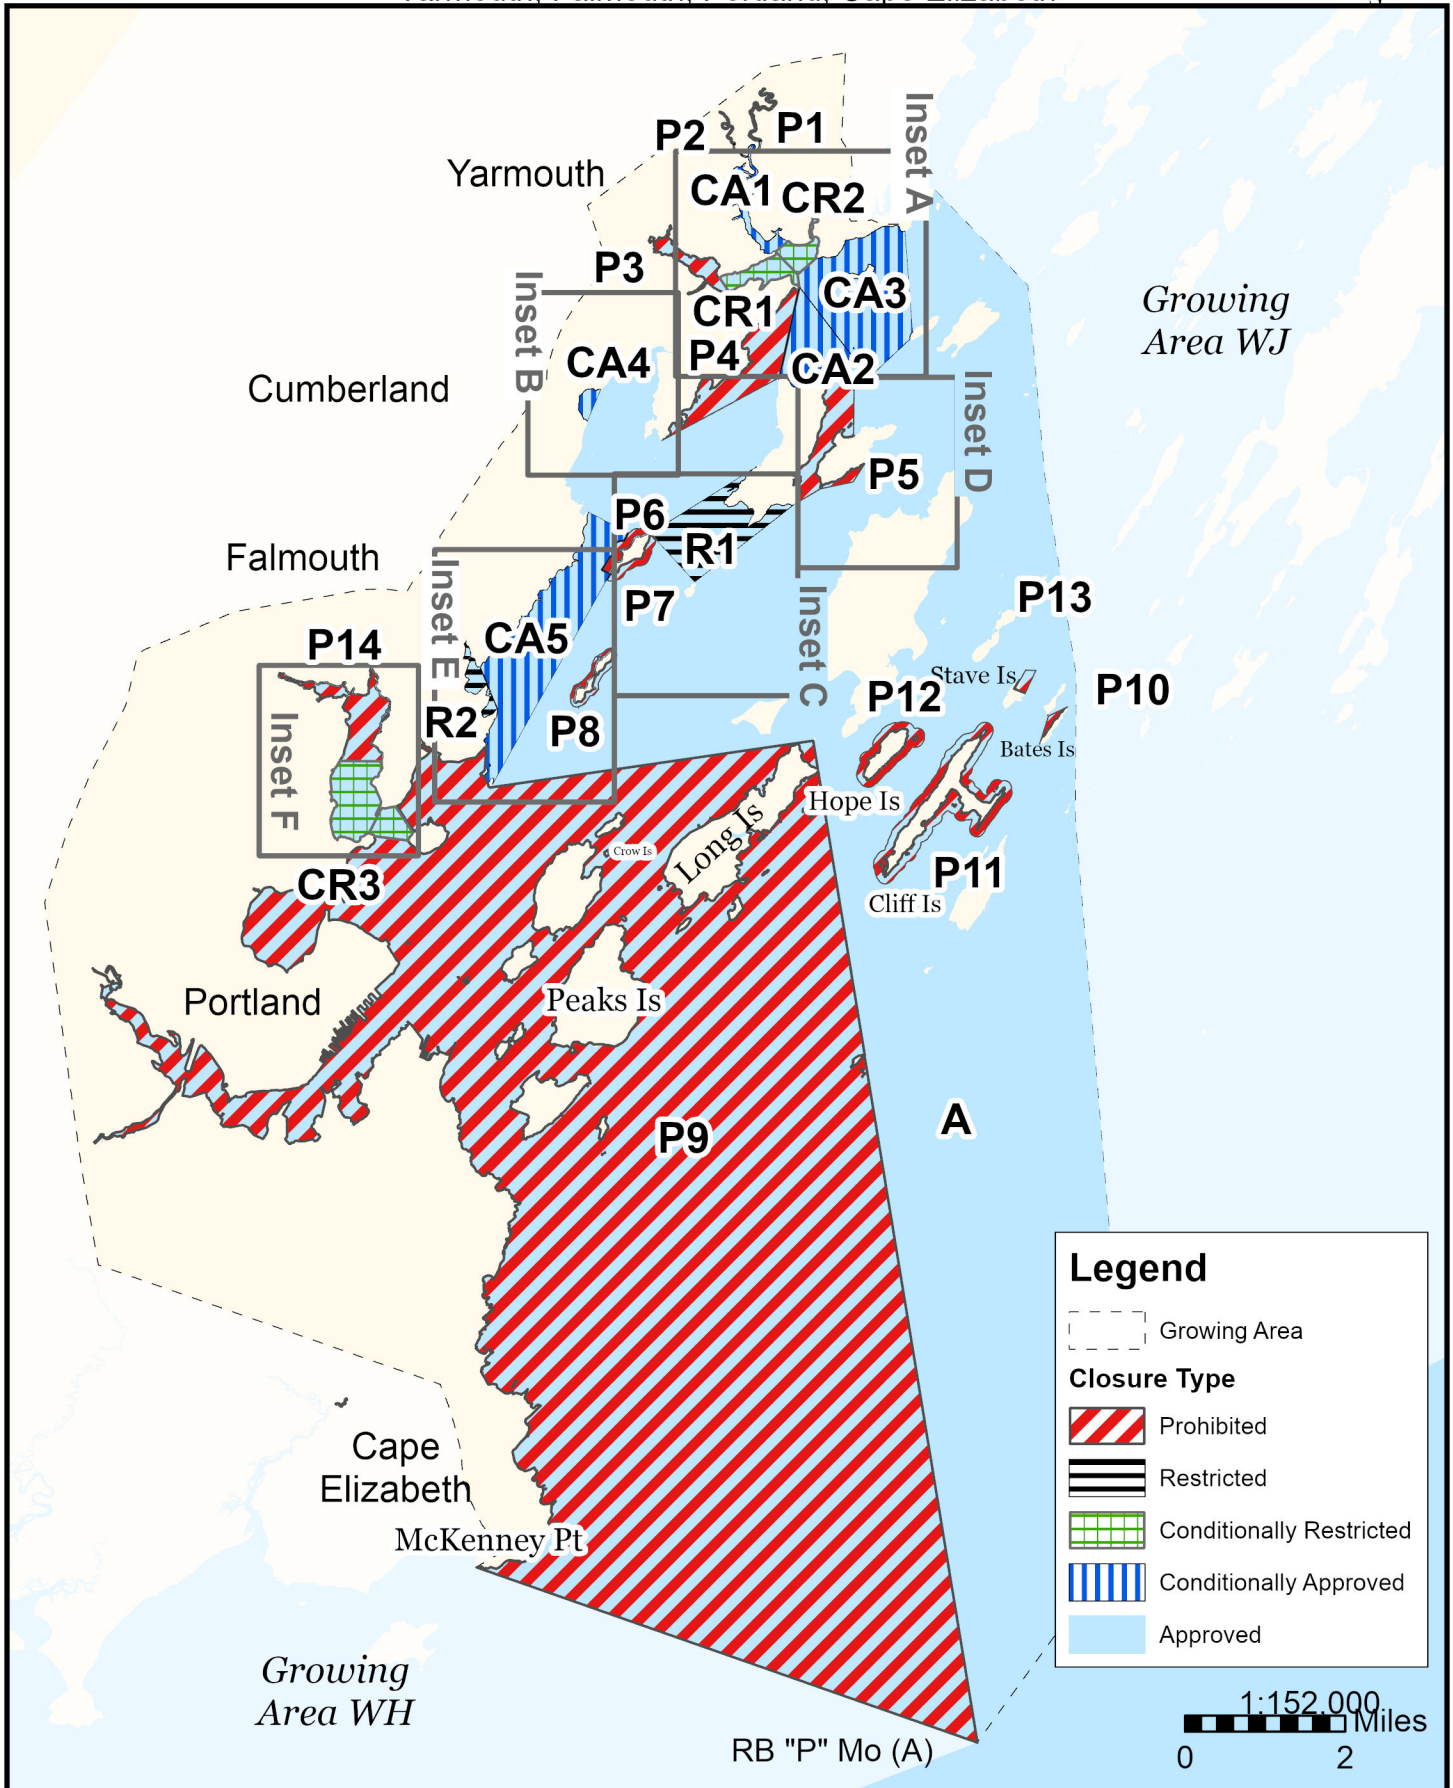

Maine Department of Marine Resources

Growing Area WJ, Insets A - F

Yarmouth, Falmouth, Portland, Cape Elizabeth

8/28/23

This map is provided as a courtesy. Read the provided legal notice for closure details. Closures are not shown outside of the designated growing area. Maritime navigational aids are for reference only and are not suitable for maritime navigation.

Maine Department of Marine Resources

Growing Area WI, Inset A

Yarmouth

8/28/23

This map is provided as a courtesy. Read the provided legal notice for closure details. Closures are not shown outside of the designated growing area. Maritime navigational aids are for reference only and are not suitable for maritime navigation.

Maine Department of Marine Resources

Growing Area WI, Inset B

8/28/23

Cumberland, Yarmouth

This map is provided as a courtesy. Read the provided legal notice for closure details. Closures are not shown outside of the designated growing area. Maritime navigational aids are for reference only and are not suitable for maritime navigation.

Maine Department of Marine Resources

Growing Area WI, Inset C

Yarmouth, Cousins Island

8/28/23

This map is provided as a courtesy. Read the provided legal notice for closure details. Closures are not shown outside of the designated growing area. Maritime navigational aids are for reference only and are not suitable for maritime navigation.