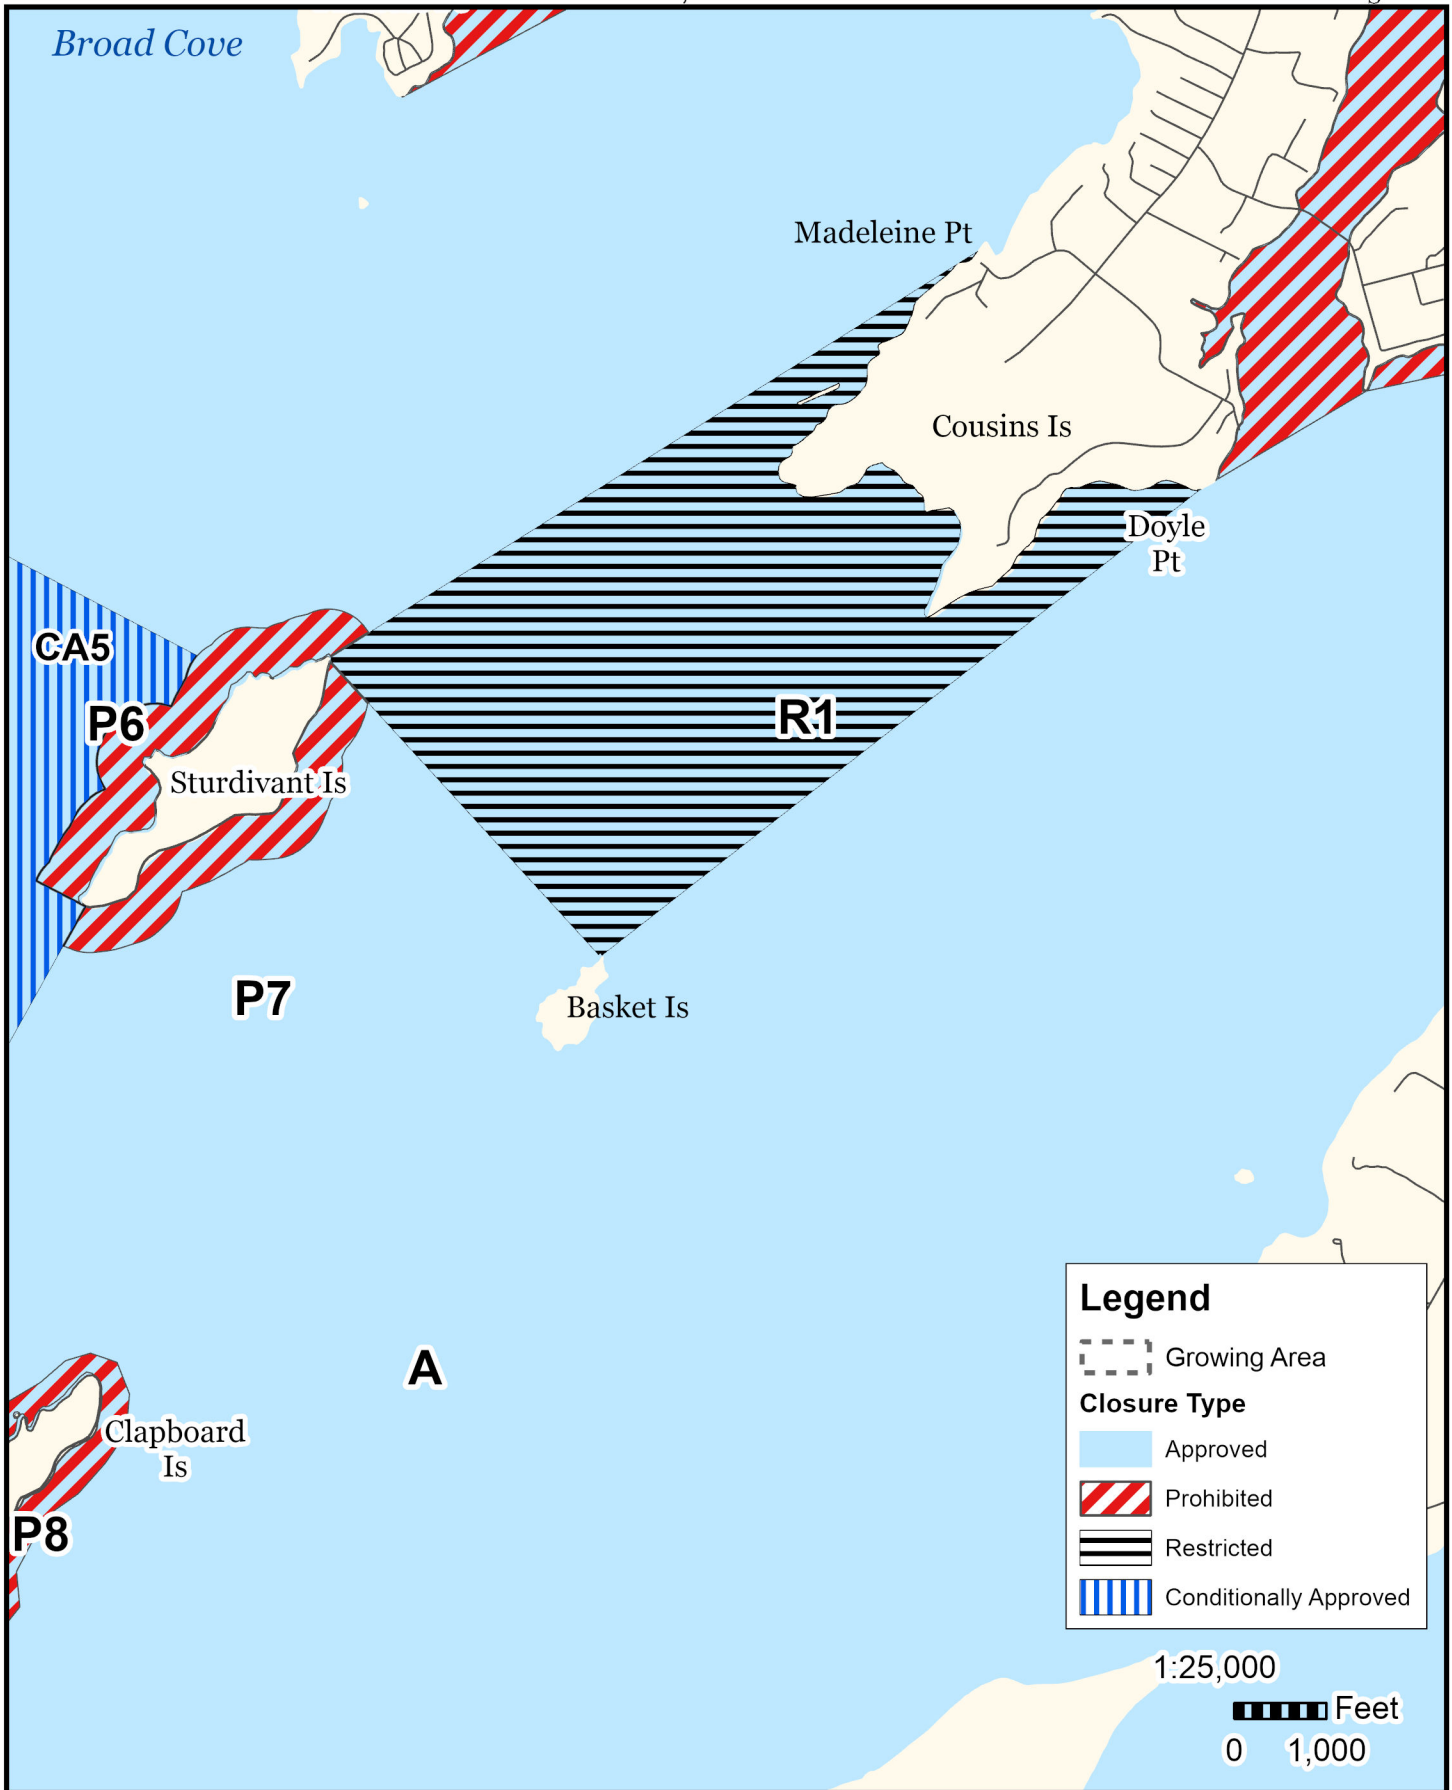

Maine Department of Marine Resources

Growing Area WI, Inset A

Yarmouth

8/28/23

This map is provided as a courtesy. Read the provided legal notice for closure details. Closures are not shown outside of the designated growing area. Maritime navigational aids are for reference only and are not suitable for maritime navigation.

Maine Department of Marine Resources

Growing Area WI, Inset B

8/28/23

Cumberland, Yarmouth

This map is provided as a courtesy. Read the provided legal notice for closure details. Closures are not shown outside of the designated growing area. Maritime navigational aids are for reference only and are not suitable for maritime navigation.

Maine Department of Marine Resources

Growing Area WI, Inset C

Yarmouth, Cousins Island

8/28/23

This map is provided as a courtesy. Read the provided legal notice for closure details. Closures are not shown outside of the designated growing area. Maritime navigational aids are for reference only and are not suitable for maritime navigation.

Maine Department of Marine Resources

Growing Area WI, Inset D

Cousins Island

8/28/23

This map is provided as a courtesy. Read the provided legal notice for closure details. Closures are not shown outside of the designated growing area. Maritime navigational aids are for reference only and are not suitable for maritime navigation.