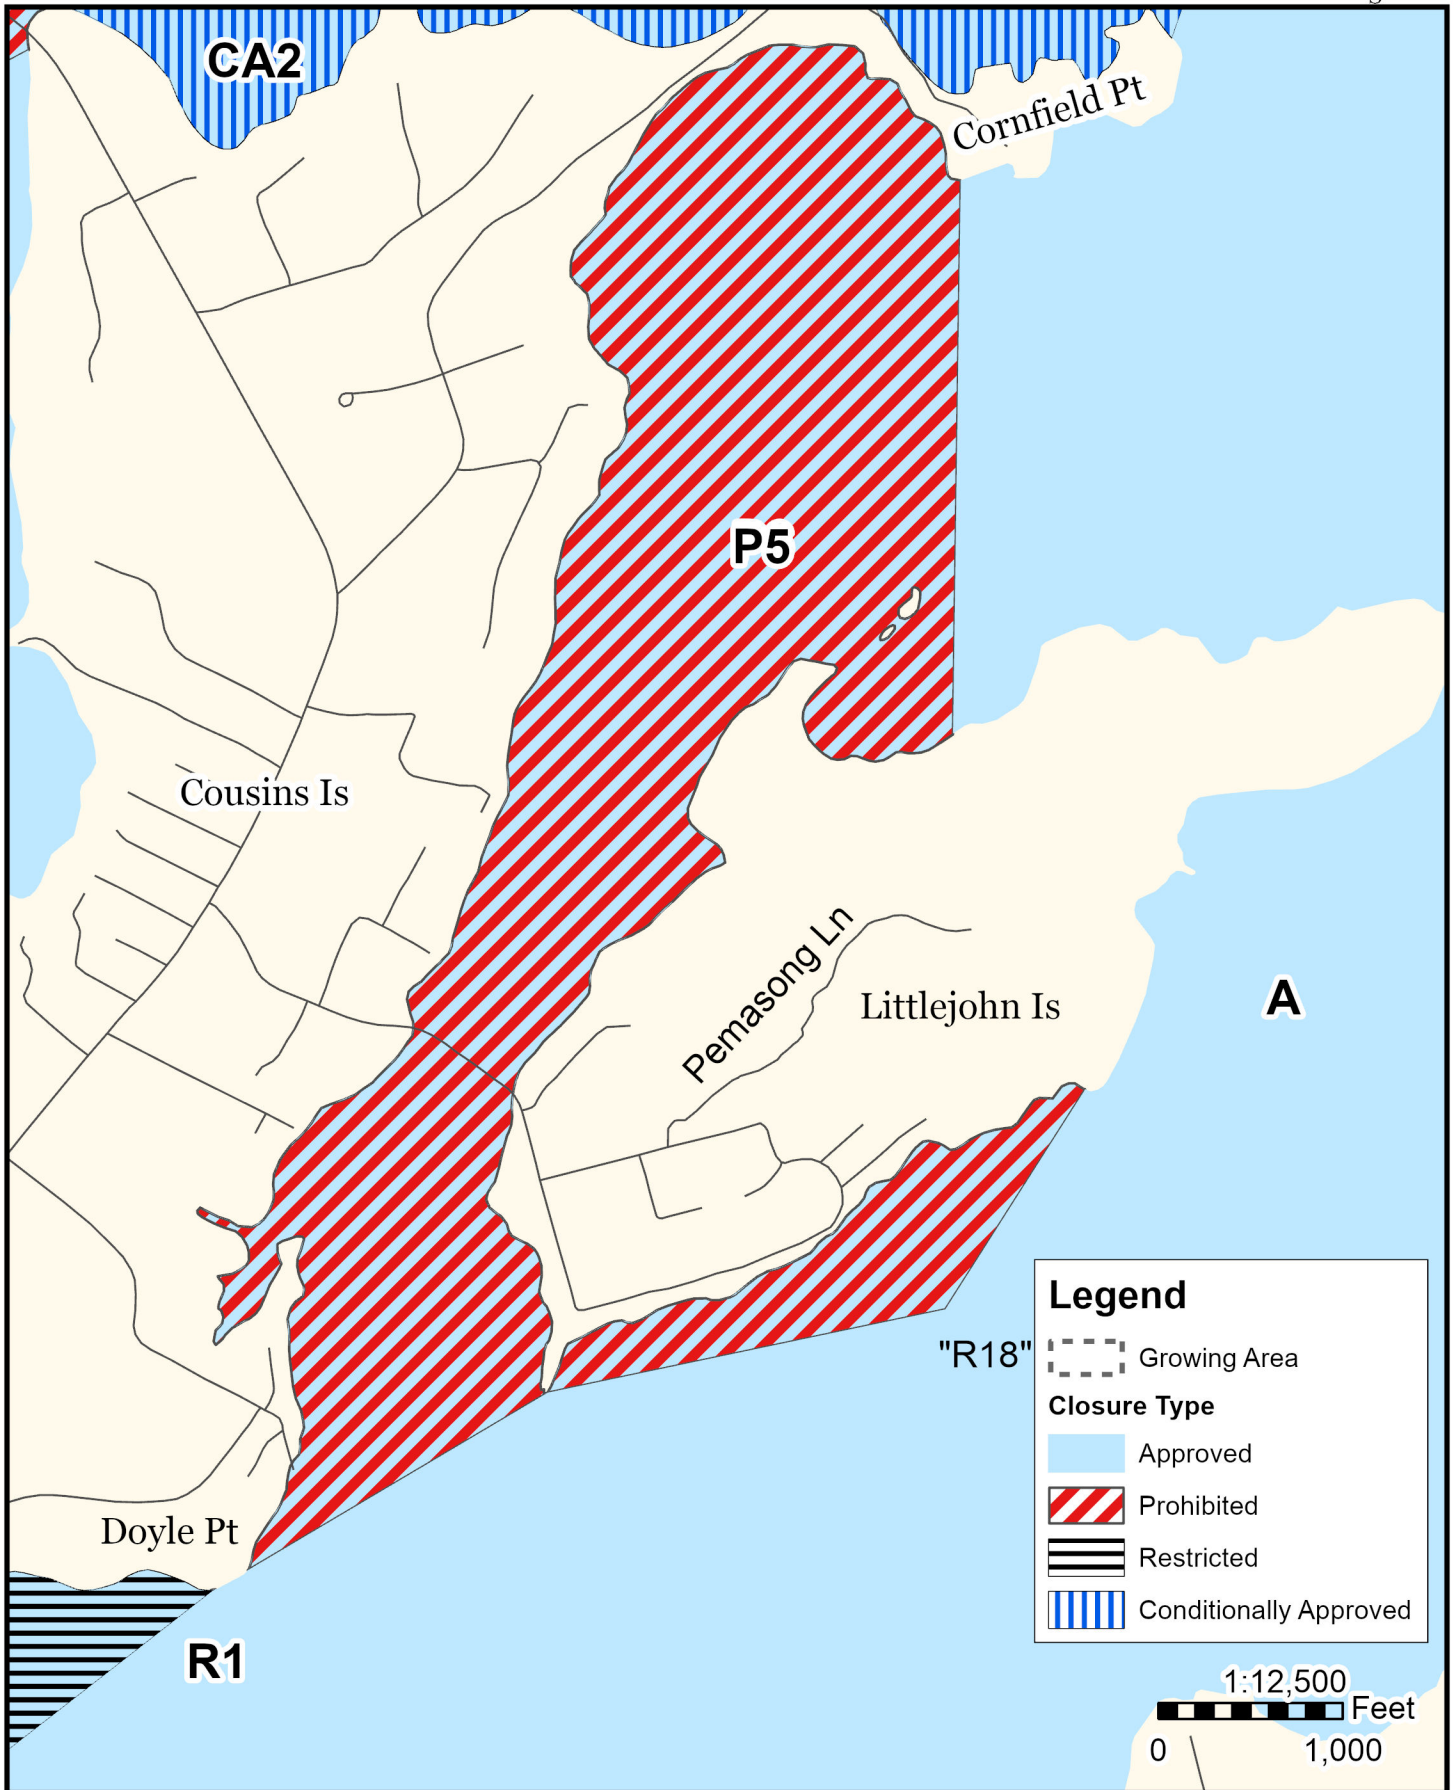

Maine Department of Marine Resources

Growing Area WI, Inset B

8/28/23

Cumberland, Yarmouth

This map is provided as a courtesy. Read the provided legal notice for closure details. Closures are not shown outside of the designated growing area. Maritime navigational aids are for reference only and are not suitable for maritime navigation.

Maine Department of Marine Resources

Growing Area WI, Inset C

Yarmouth, Cousins Island

8/28/23

This map is provided as a courtesy. Read the provided legal notice for closure details. Closures are not shown outside of the designated growing area. Maritime navigational aids are for reference only and are not suitable for maritime navigation.

Maine Department of Marine Resources

Growing Area WI, Inset D

Cousins Island

8/28/23

This map is provided as a courtesy. Read the provided legal notice for closure details. Closures are not shown outside of the designated growing area. Maritime navigational aids are for reference only and are not suitable for maritime navigation.

Maine Department of Marine Resources

Growing Area WI, Inset E

8/28/23

Falmouth

CA5: Will CLOSE
from May 1 through
November 14

Legend

- Red Painted Post
- Growing Area
- Closure Type**
- Approved
- Prohibited
- Restricted
- Conditionally Approved