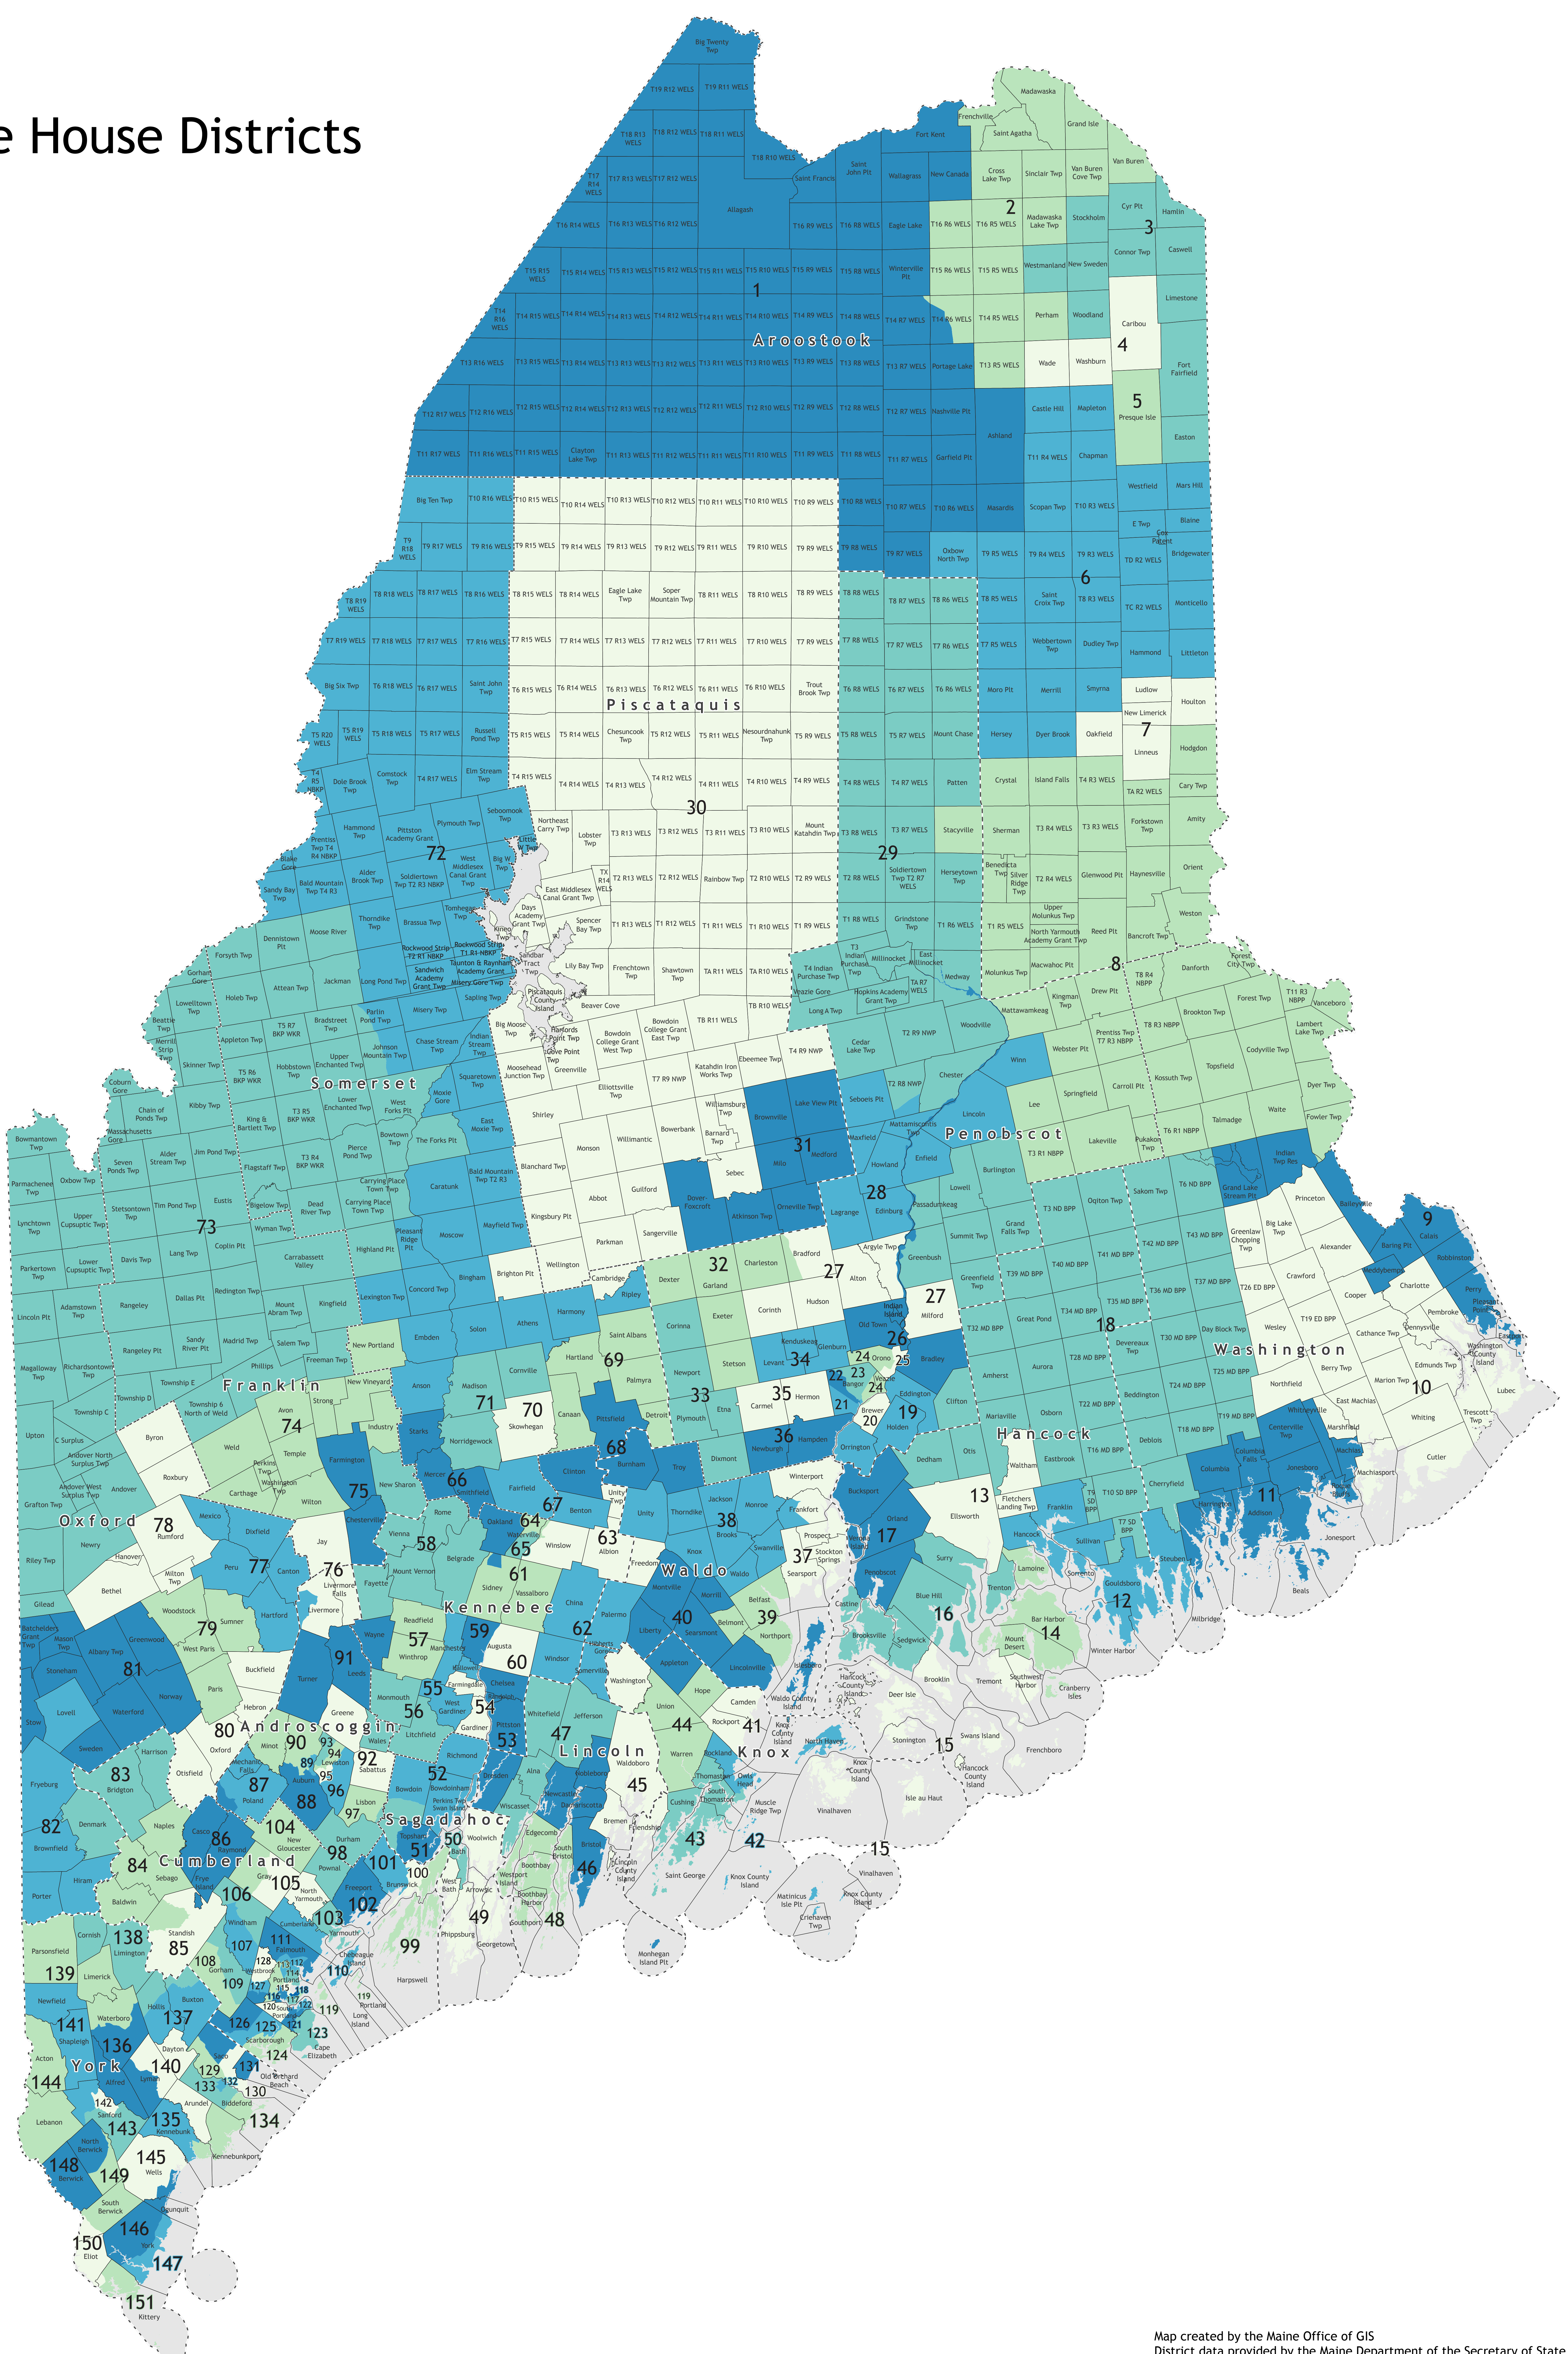

# Maine House Districts

Map created by the Maine Office of GIS  
District data provided by the Maine Department of the Secretary of State  
Boundary data provided by the Maine GeoLibrary and Maine Office of GIS